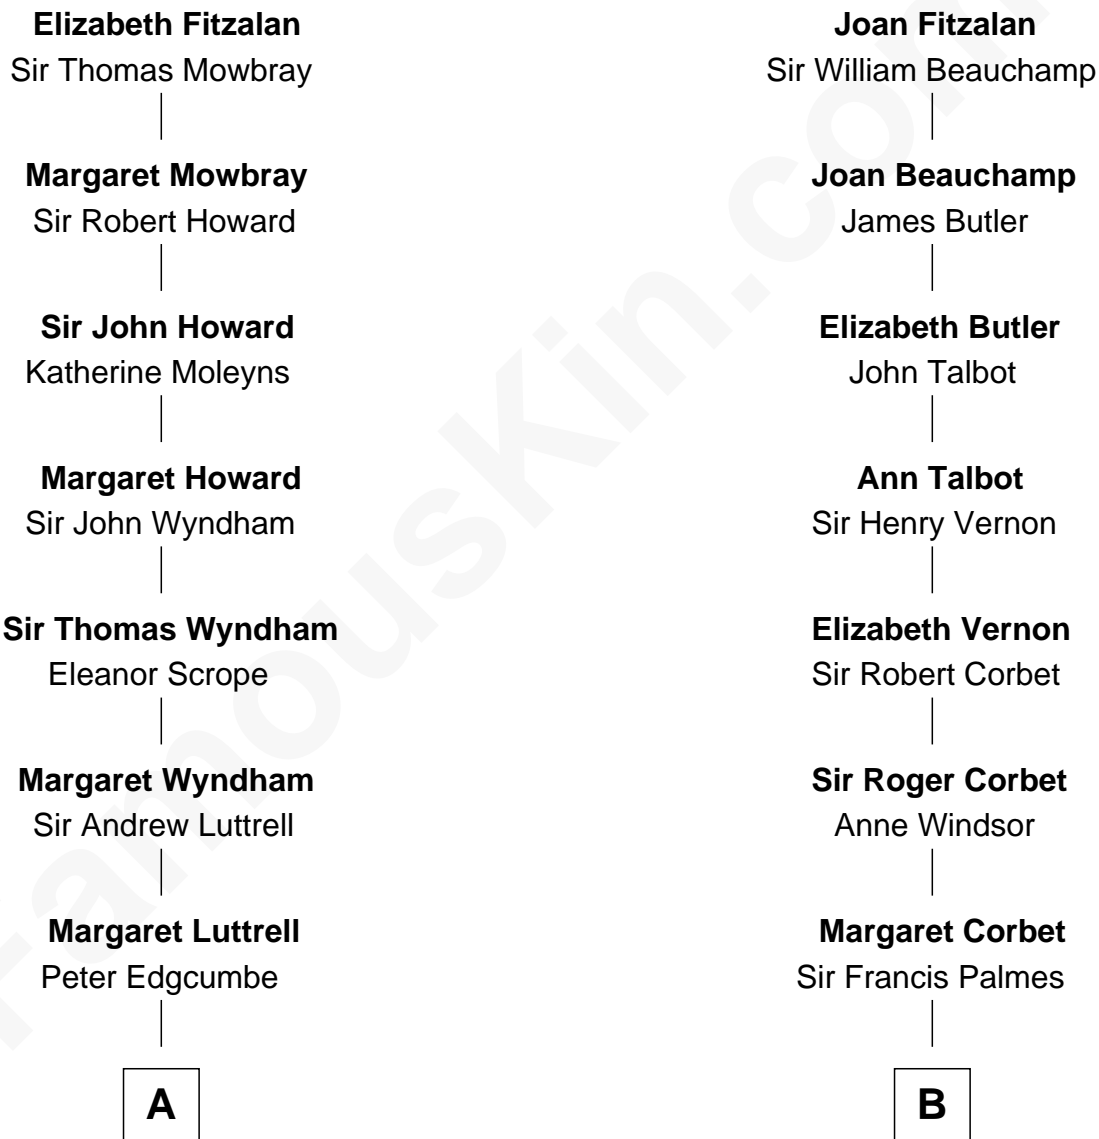

FamousKin.com Relationship Chart of

Guy Ritchie

British Filmmaker

15th cousin 4 times removed of

James Russell Lowell

American "Fireside" Poet

Sir Richard Fitzalan

Elizabeth de Bohun