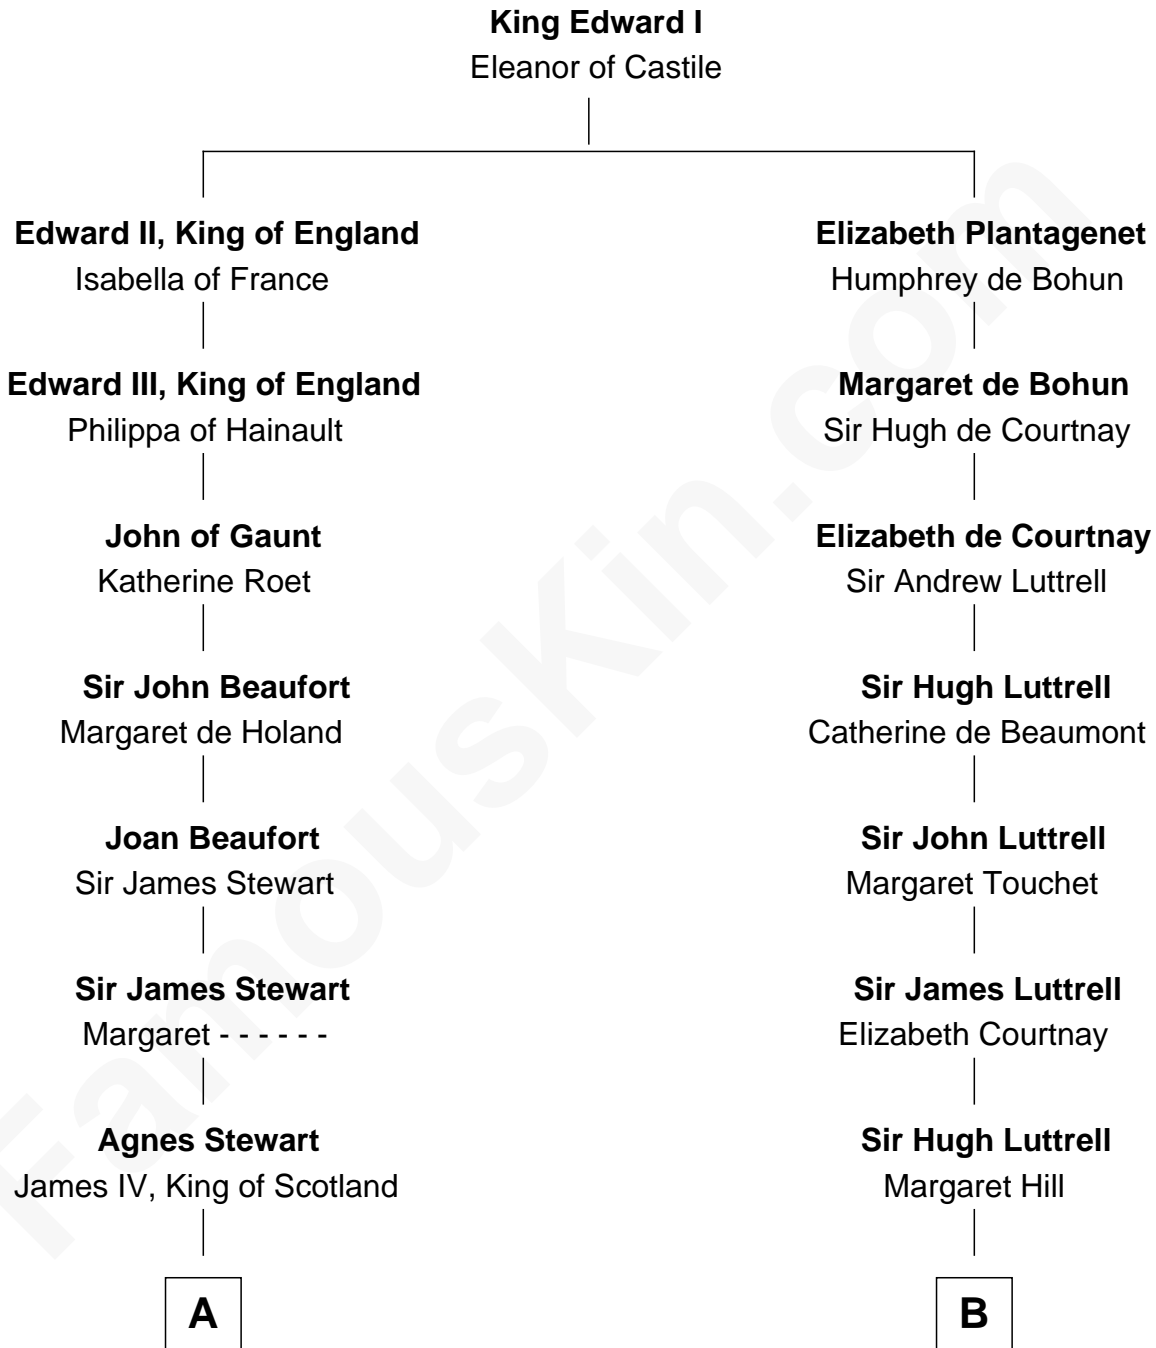

FamousKin.com Relationship Chart of

Guy Ritchie

British Filmmaker

16th cousin 5 times removed of

Ichabod Goodwin

27th Governor of New Hampshire

C

Frederica Crofton

Hubert McLaughlin

Vivian Guy Ouseley McLaughlin

Edith Jane Martineau

Doris Margareta McLaughlin

Stuart John Ritchie

John Vivian Ritchie

Amber Mary Parkinson

Guy Ritchie