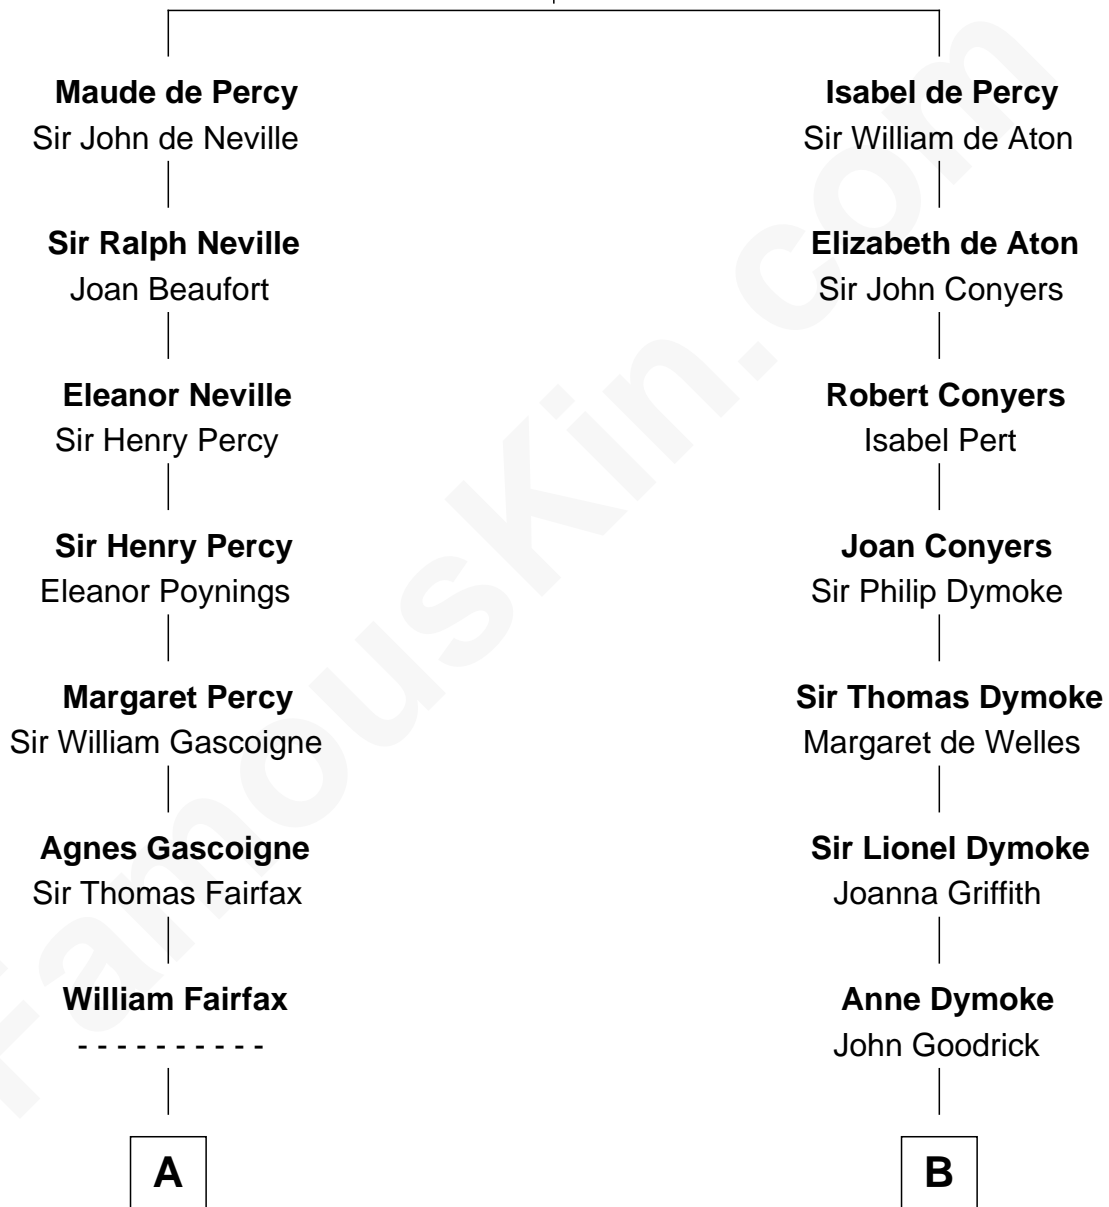

FamousKin.com Relationship Chart of

Guy Ritchie

British Filmmaker

16th cousin 3 times removed of

Ichabod Goodwin

27th Governor of New Hampshire

Sir Henry de Percy

Idoine de Clifford

C

—
Doris Margaretta McLaughlin

Stuart John Ritchie

—
John Vivian Ritchie

Amber Mary Parkinson

—
Guy Ritchie

British Filmmaker

FamousKin.com