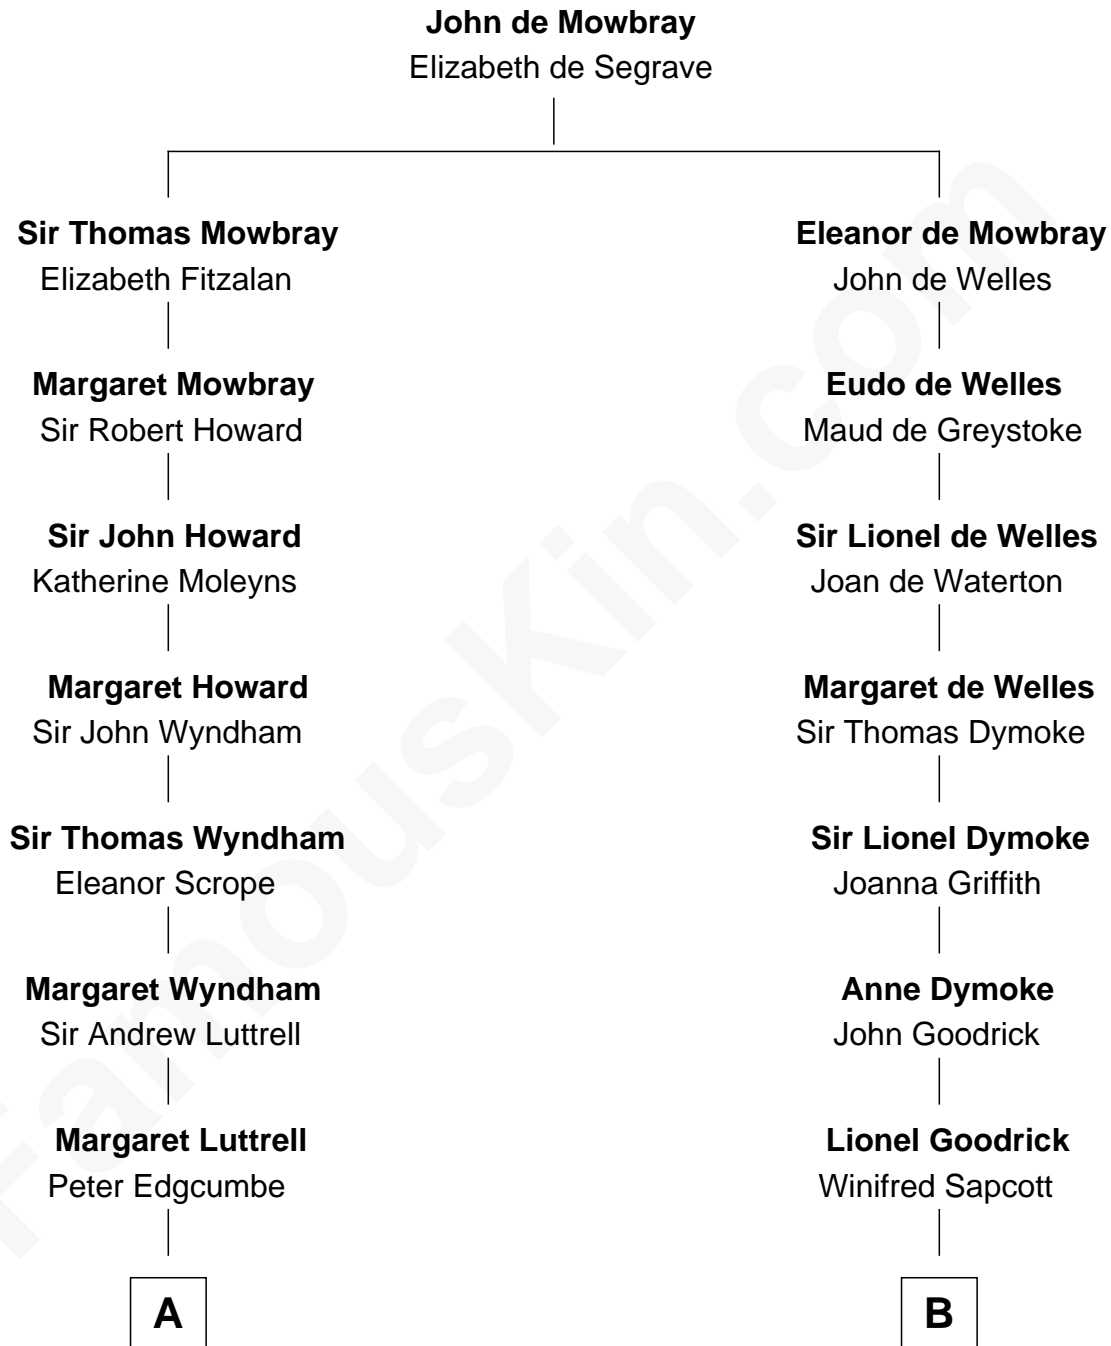

# FamousKin.com Relationship Chart of

**Guy Ritchie**

*British Filmmaker*

15th cousin 4 times removed of

**Ichabod Goodwin**

*27th Governor of New Hampshire*

**C**

—  
**Doris Margaretta McLaughlin**

Stuart John Ritchie

—  
**John Vivian Ritchie**

Amber Mary Parkinson

—  
**Guy Ritchie**

*British Filmmaker*

FamousKin.com