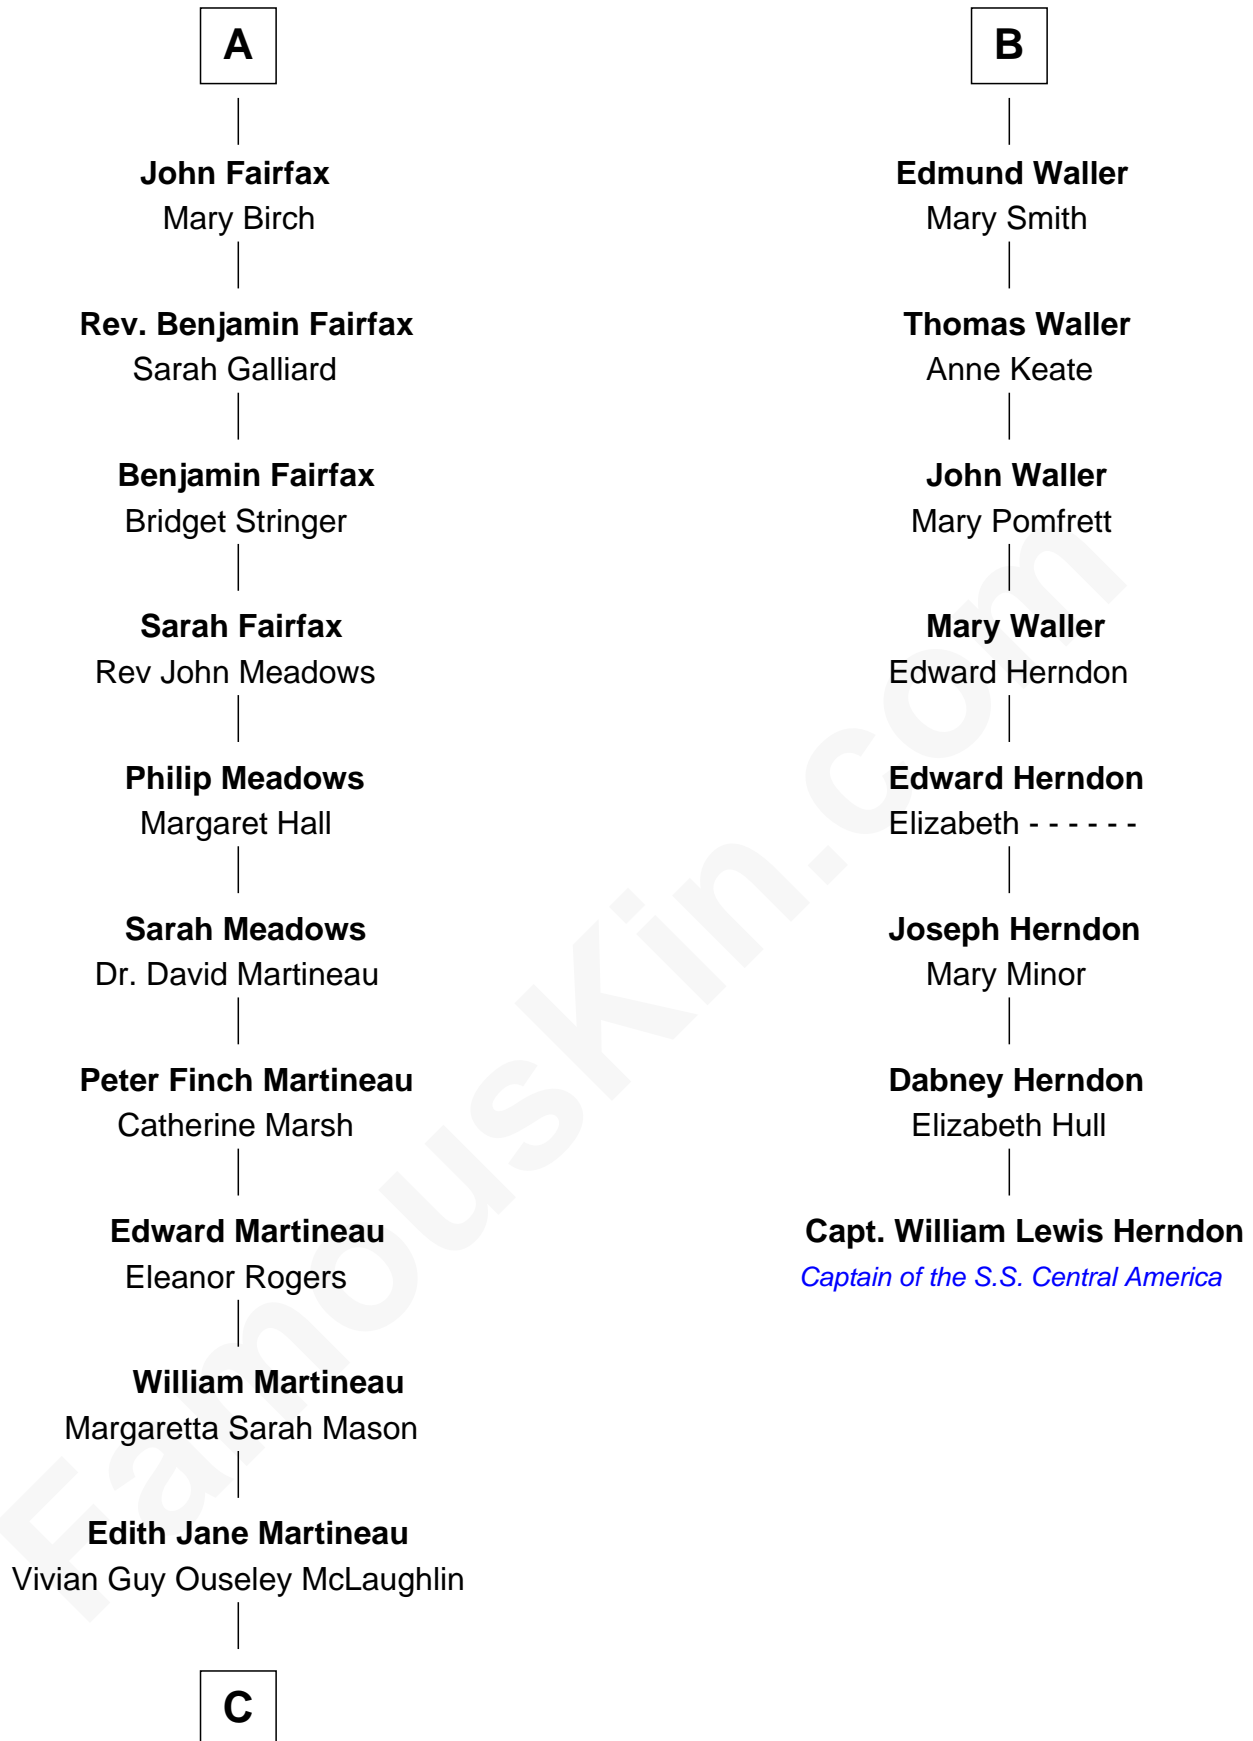

# FamousKin.com Relationship Chart of

**Guy Ritchie**

*British Filmmaker*

14th cousin 5 times removed of

**Capt. William Lewis Herndon**

*Captain of the ill fated S.S. Central America*

**C**

—  
**Doris Margaretta McLaughlin**

Stuart John Ritchie

—  
**John Vivian Ritchie**

Amber Mary Parkinson

—  
**Guy Ritchie**

*British Filmmaker*

FamousKin.com