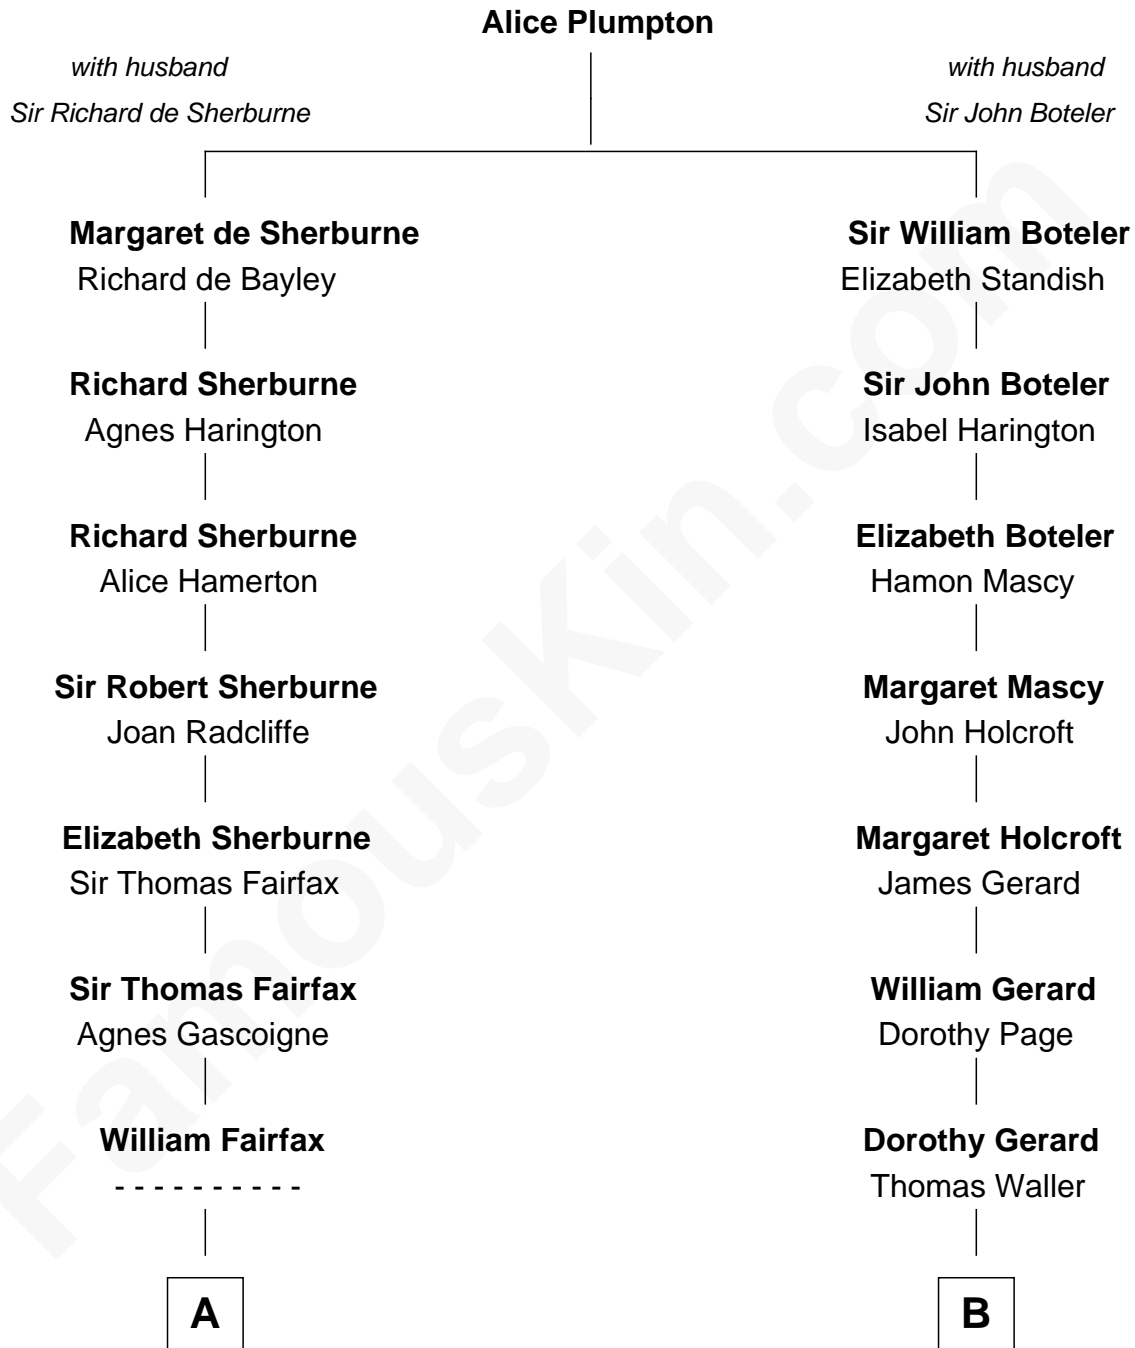

# FamousKin.com Relationship Chart of

**Guy Ritchie**

*British Filmmaker*

14th cousin 5 times removed of

**Capt. William Lewis Herndon**

*Captain of the ill fated S.S. Central America*

**C**

—  
**Doris Margaretta McLaughlin**

Stuart John Ritchie

—  
**John Vivian Ritchie**

Amber Mary Parkinson

—  
**Guy Ritchie**

*British Filmmaker*

FamousKin.com