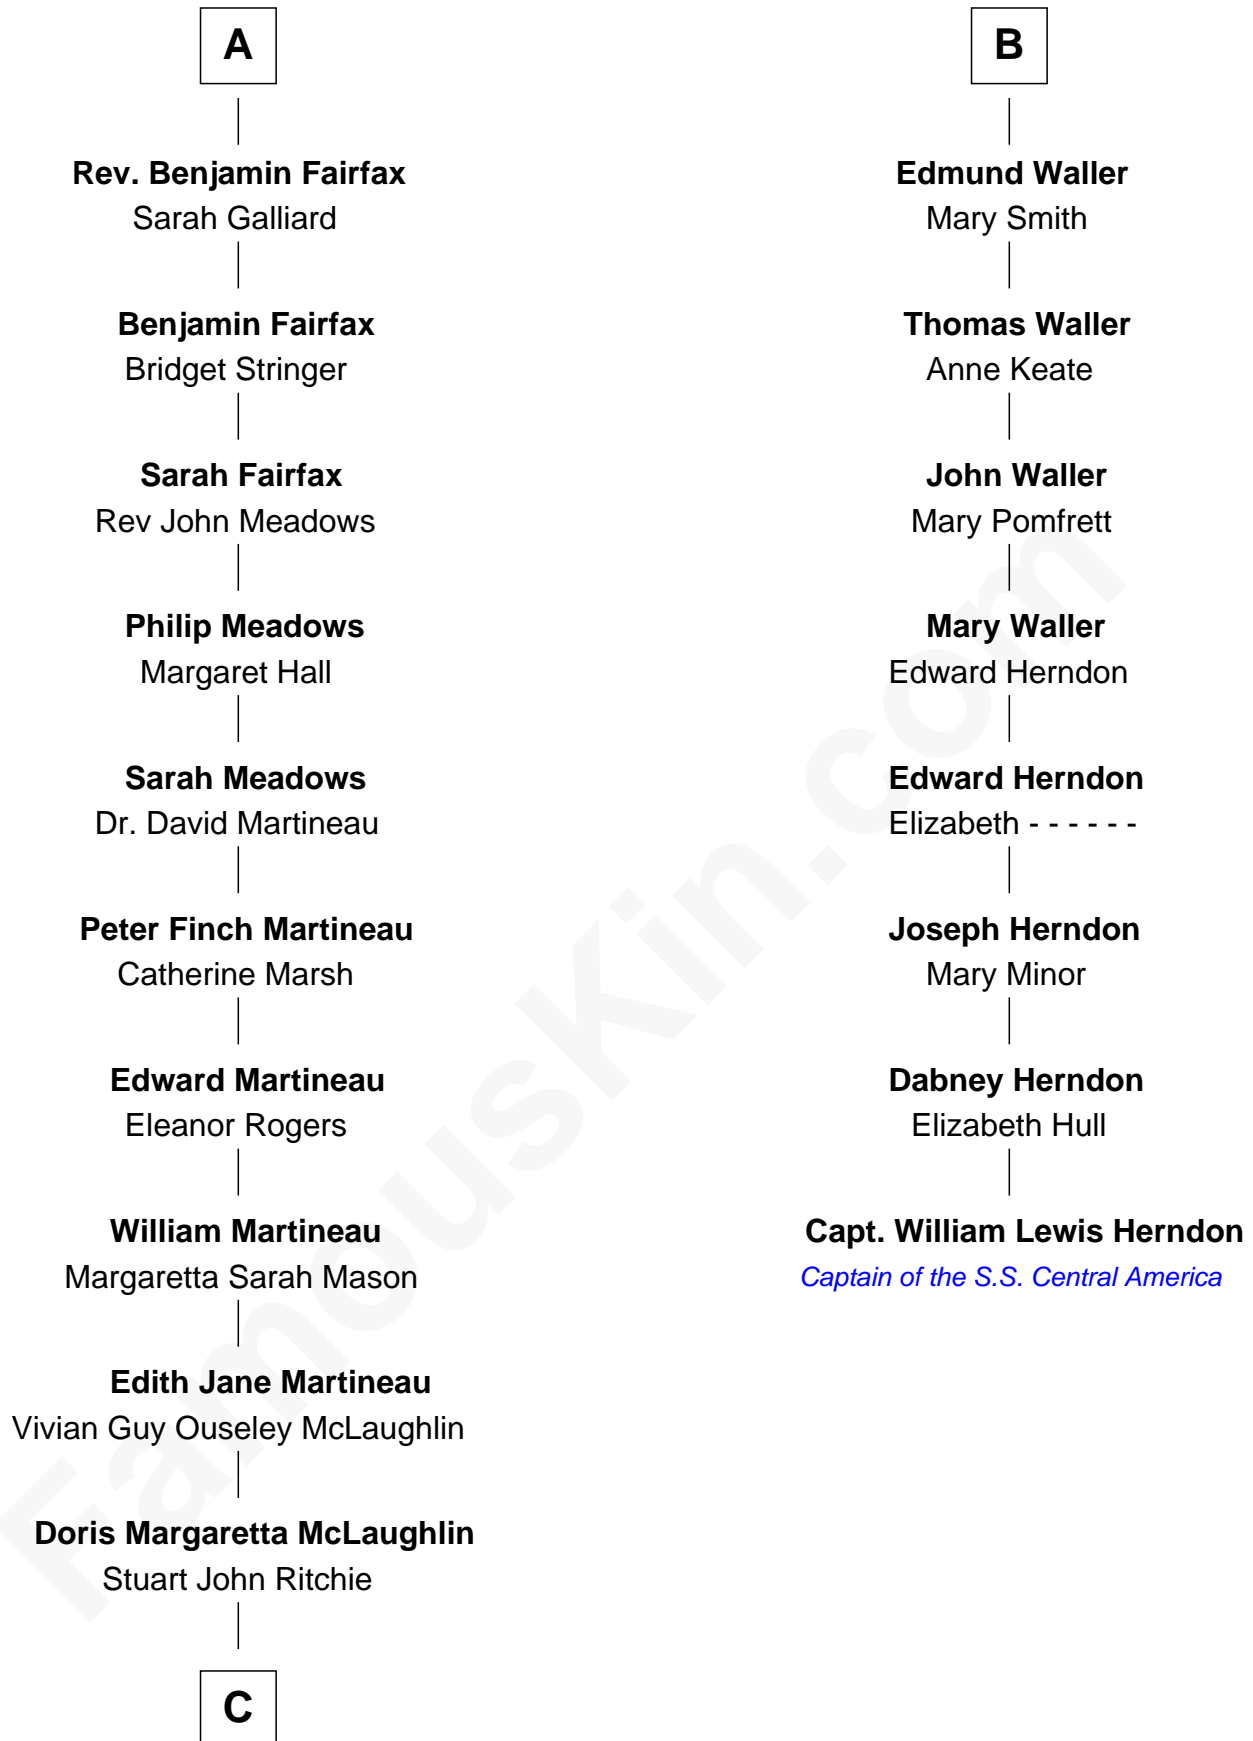

# FamousKin.com Relationship Chart of

**Guy Ritchie**

*British Filmmaker*

14th cousin 4 times removed of

**Capt. William Lewis Herndon**

*Captain of the ill fated S.S. Central America*

**Sir Nicholas Harington**

Isabel English

**C**

—  
**John Vivian Ritchie**  
Amber Mary Parkinson

—  
**Guy Ritchie**  
*British Filmmaker*

FamousKin.com