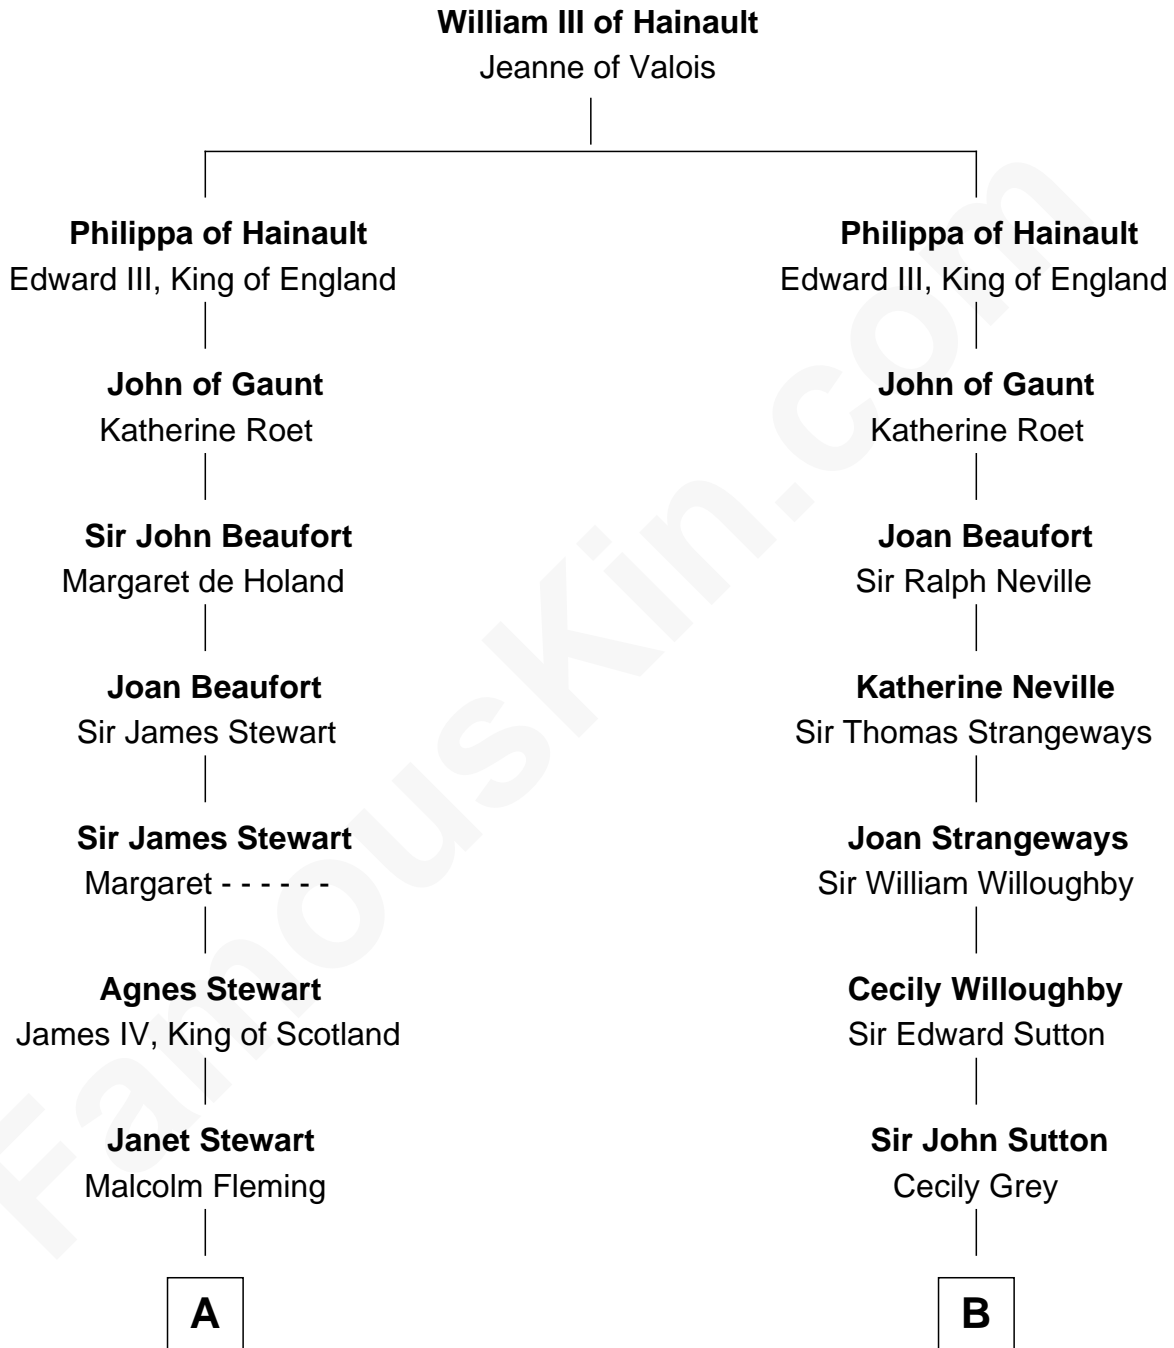

# FamousKin.com Relationship Chart of

**Guy Ritchie**

*British Filmmaker*

9th cousin 11 times removed of

**Gov. Thomas Dudley**

*(1576 - 1653) Great Migration Immigrant 1630*

**C**

—  
**Vivian Guy Ouseley McLaughlin**

Edith Jane Martineau

—  
**Doris Margareta McLaughlin**

Stuart John Ritchie

—  
**John Vivian Ritchie**

Amber Mary Parkinson

—  
**Guy Ritchie**

*British Filmmaker*

FamousKin.com