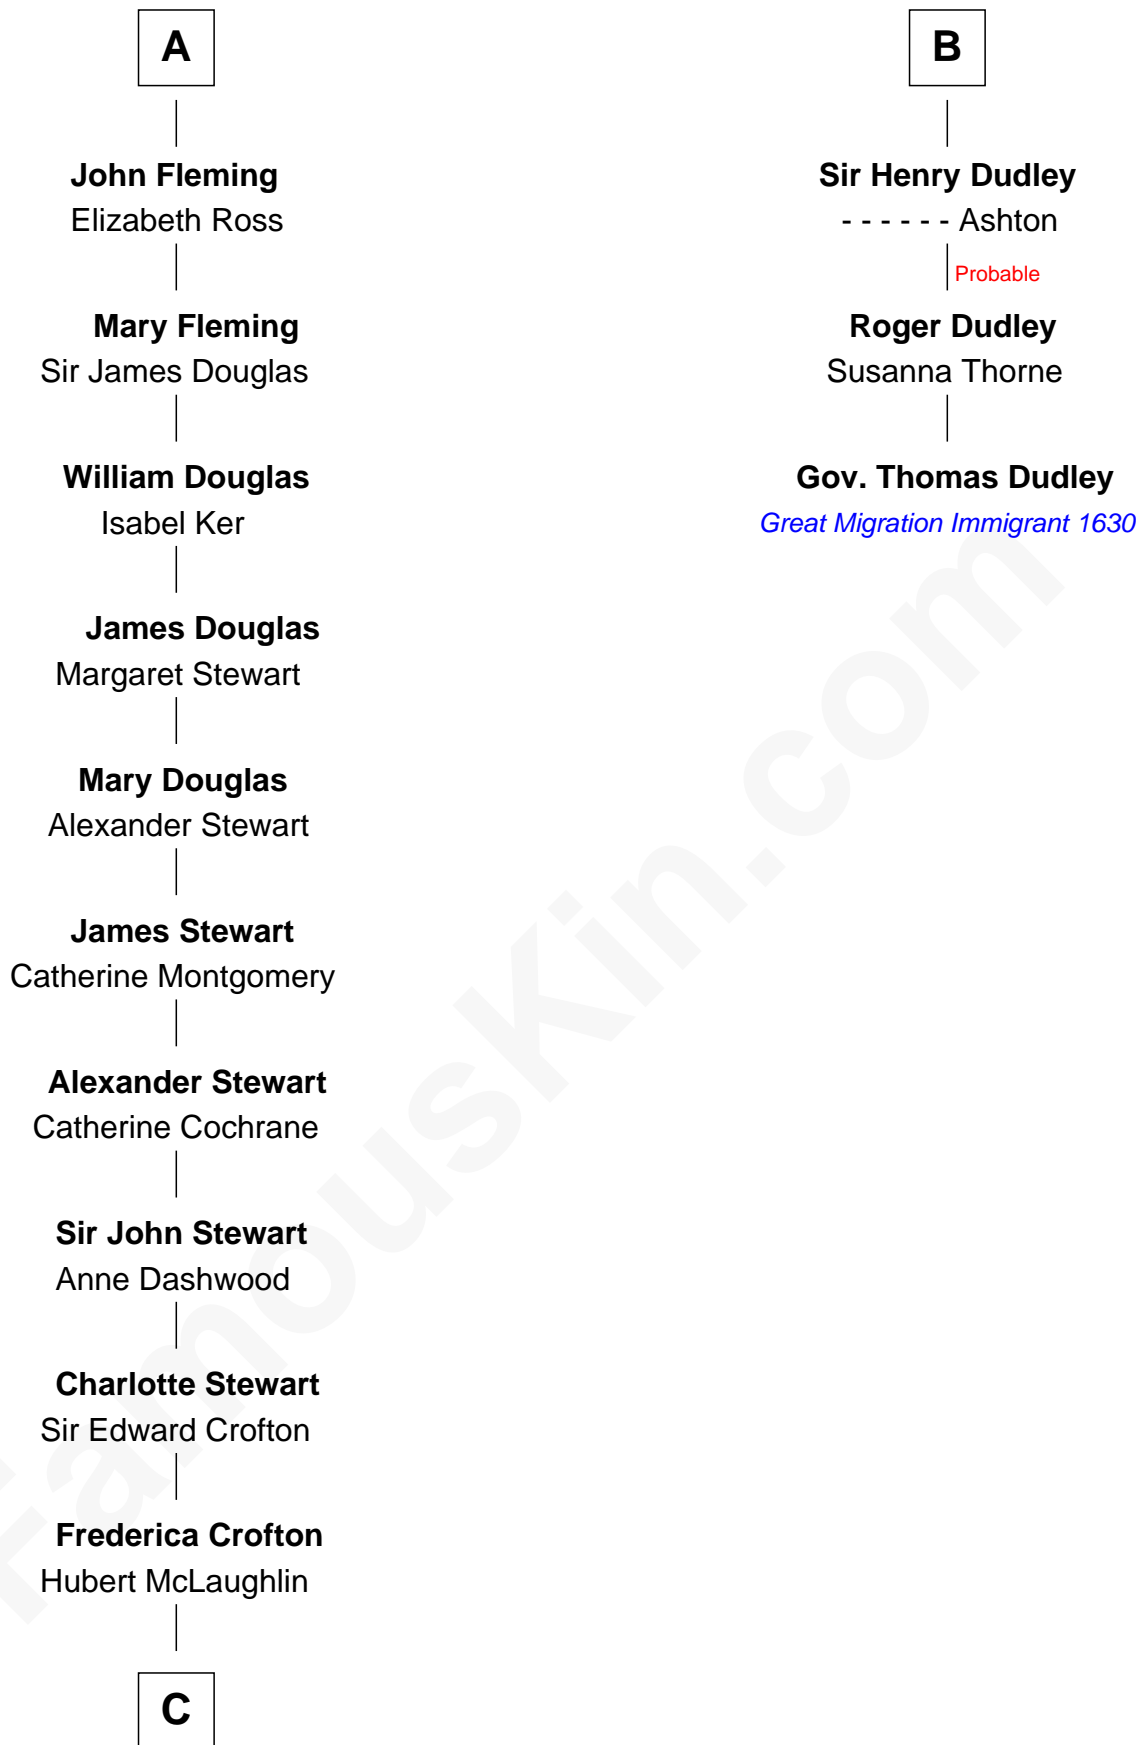

# FamousKin.com Relationship Chart of

**Guy Ritchie**

*British Filmmaker*

9th cousin 11 times removed of

**Gov. Thomas Dudley**

*(1576 - 1653) Great Migration Immigrant 1630*

**C**

—  
**Vivian Guy Ouseley McLaughlin**

Edith Jane Martineau

—  
**Doris Margareta McLaughlin**

Stuart John Ritchie

—  
**John Vivian Ritchie**

Amber Mary Parkinson

—  
**Guy Ritchie**

*British Filmmaker*

FamousKin.com