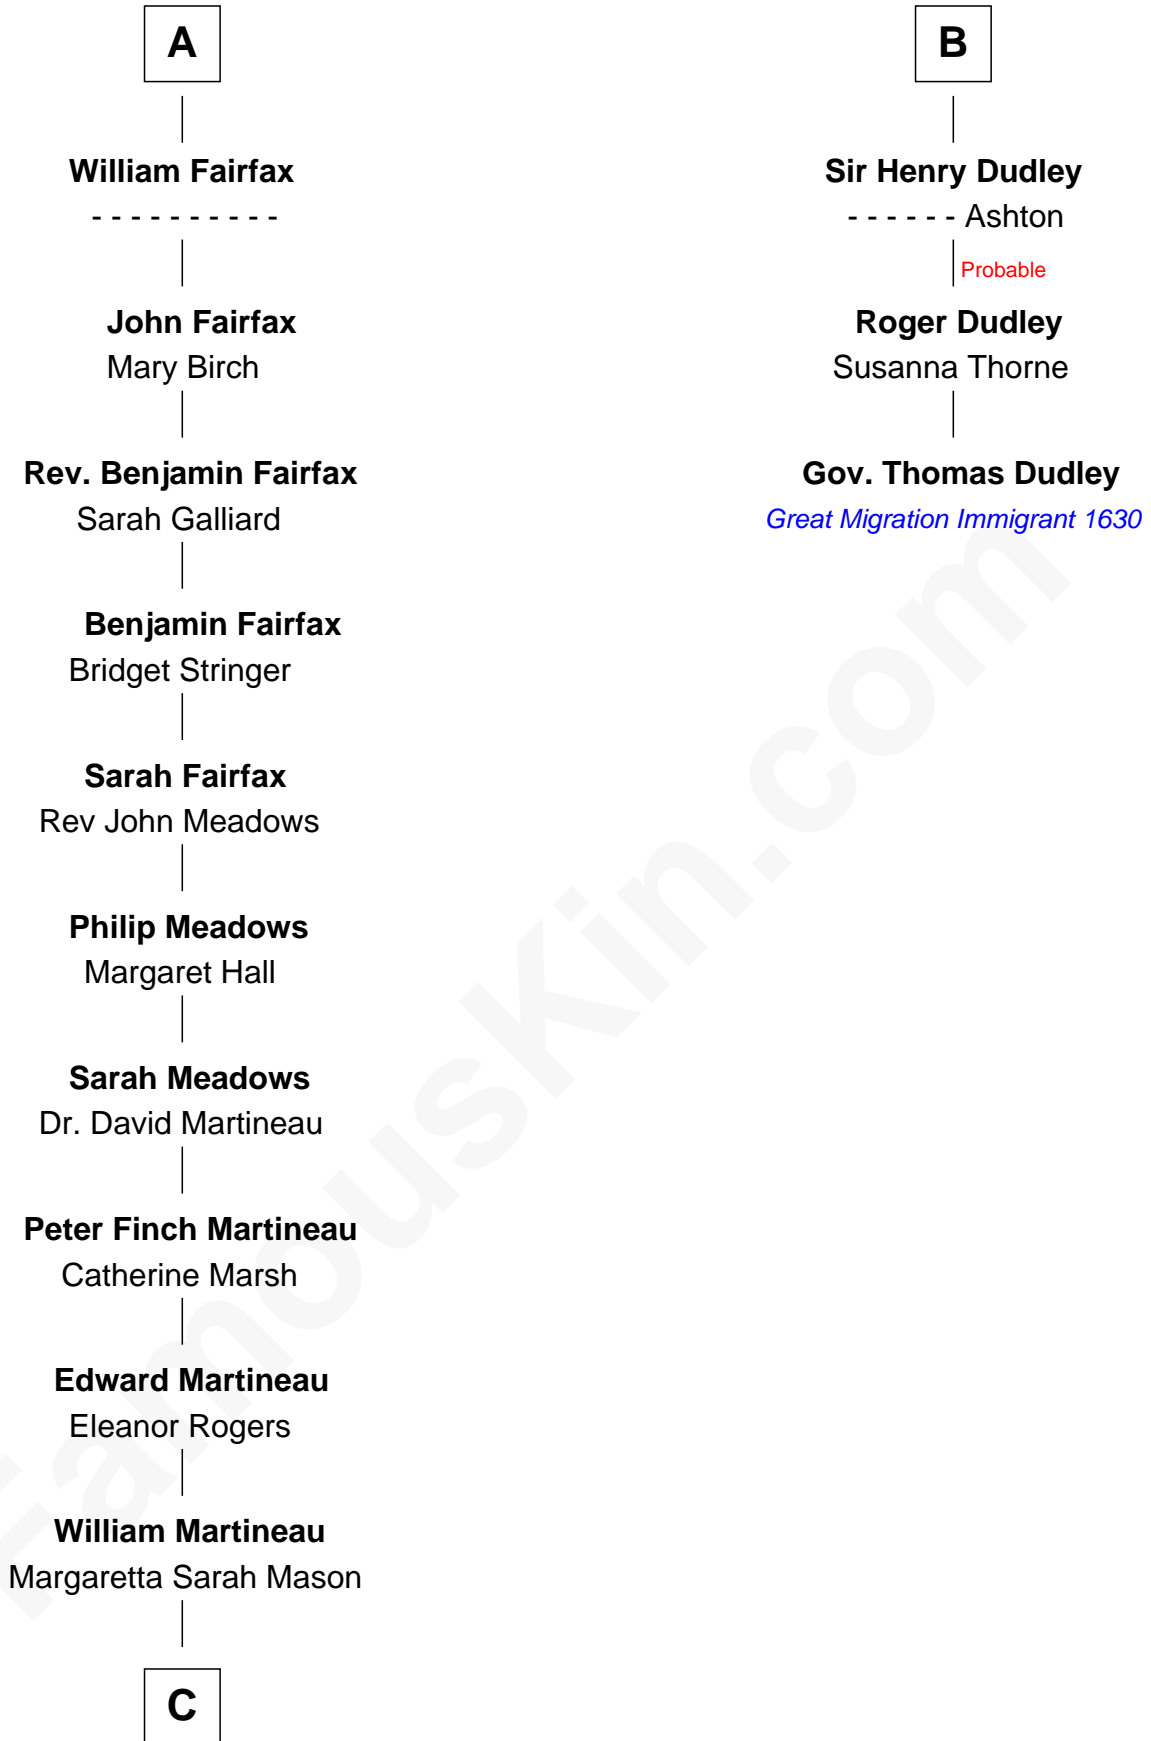

FamousKin.com Relationship Chart of

Guy Ritchie

British Filmmaker

9th cousin 11 times removed of

Gov. Thomas Dudley

(1576 - 1653) Great Migration Immigrant 1630

C

—
Edith Jane Martineau
Vivian Guy Ouseley McLaughlin

—
Doris Margaretta McLaughlin
Stuart John Ritchie

—
John Vivian Ritchie
Amber Mary Parkinson

—
Guy Ritchie
British Filmmaker

FamousKin.com