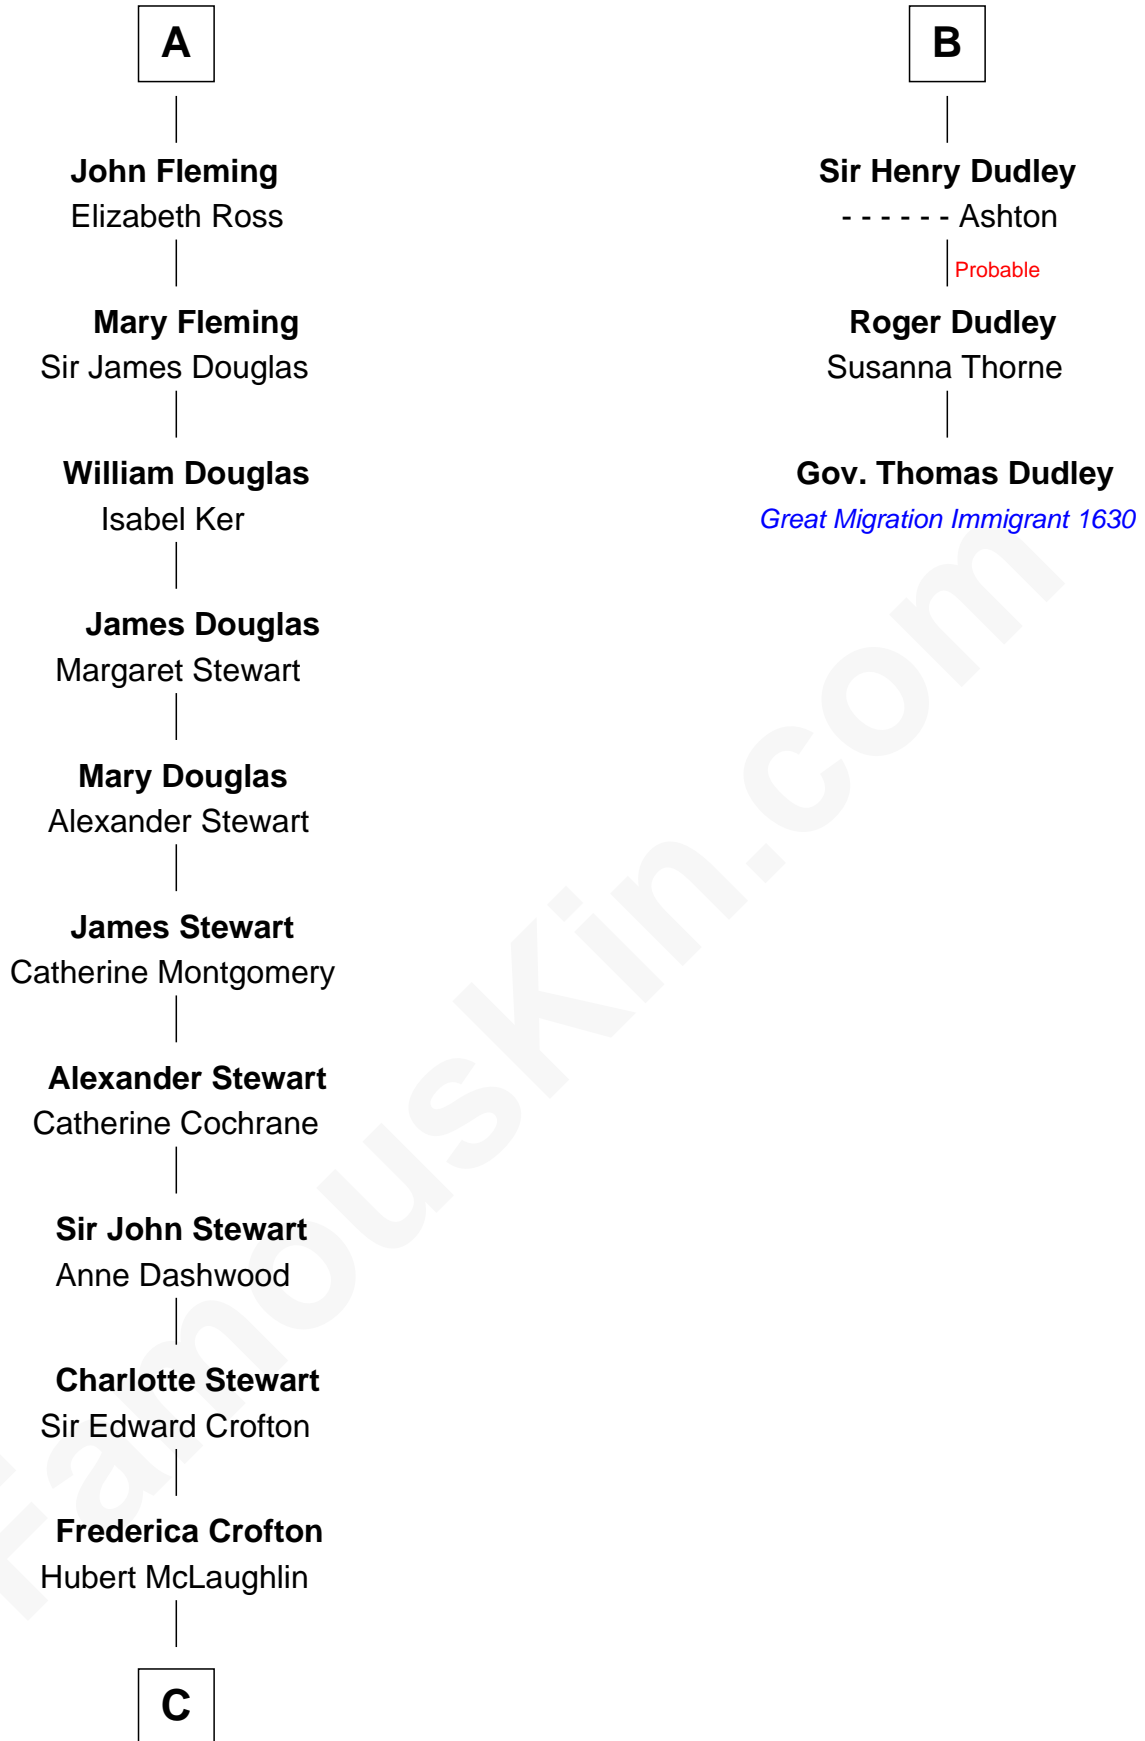

FamousKin.com Relationship Chart of

Guy Ritchie

British Filmmaker

9th cousin 11 times removed of

Gov. Thomas Dudley

(1576 - 1653) Great Migration Immigrant 1630

C

—
Vivian Guy Ouseley McLaughlin

Edith Jane Martineau

—
Doris Margareta McLaughlin

Stuart John Ritchie

—
John Vivian Ritchie

Amber Mary Parkinson

—
Guy Ritchie

British Filmmaker

FamousKin.com