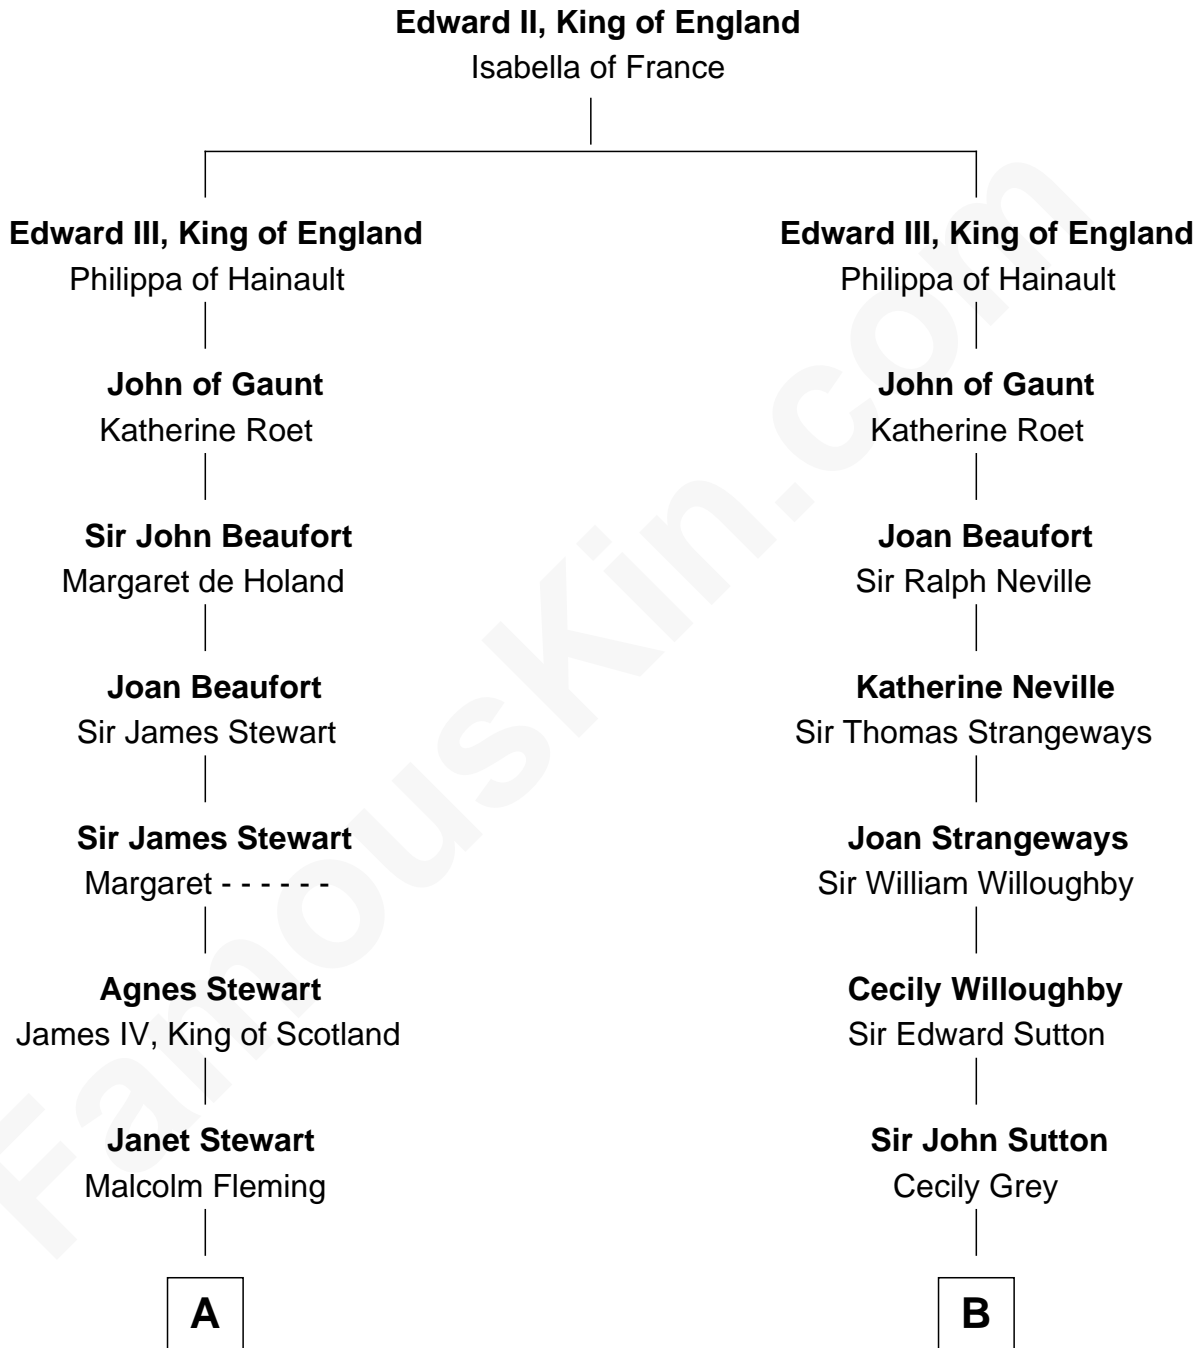

FamousKin.com Relationship Chart of

Guy Ritchie

British Filmmaker

9th cousin 11 times removed of

Gov. Thomas Dudley

(1576 - 1653) Great Migration Immigrant 1630

C

—
Vivian Guy Ouseley McLaughlin

Edith Jane Martineau

—
Doris Margareta McLaughlin

Stuart John Ritchie

—
John Vivian Ritchie

Amber Mary Parkinson

—
Guy Ritchie

British Filmmaker

FamousKin.com