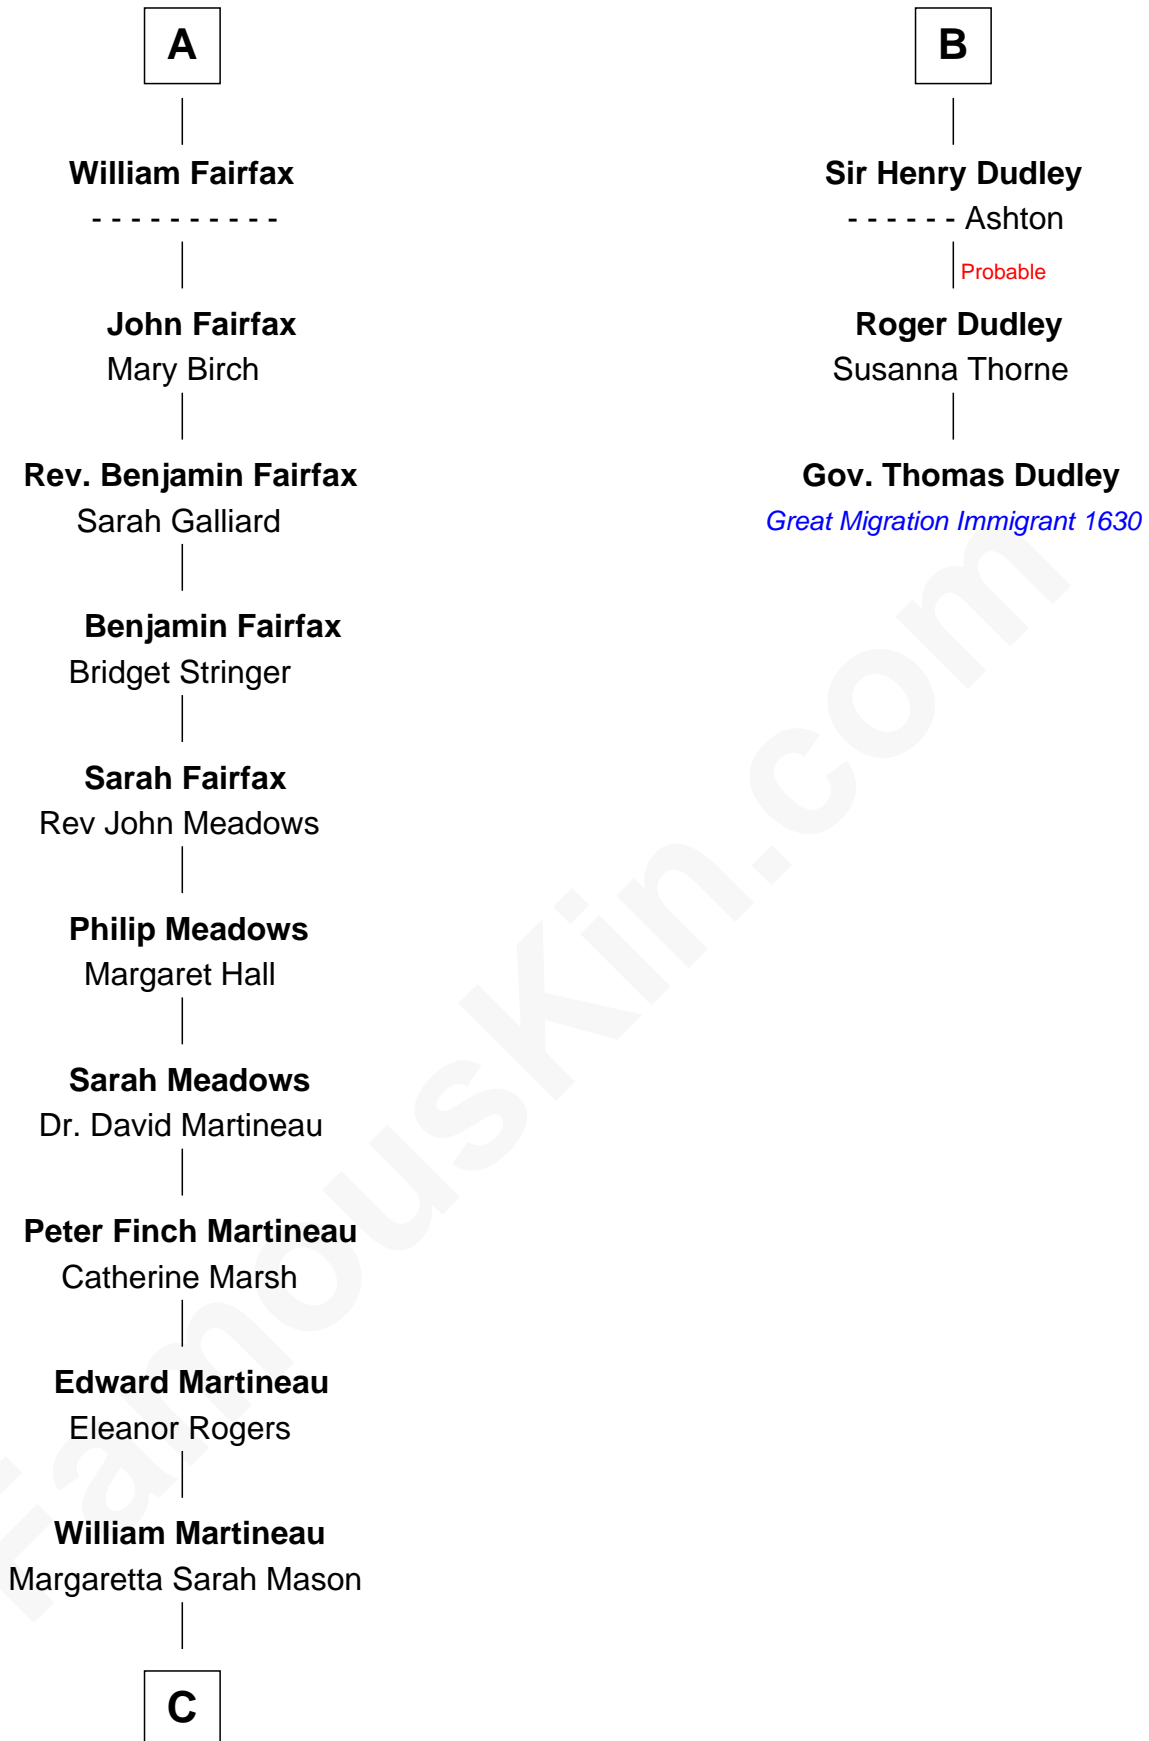

# FamousKin.com Relationship Chart of

**Guy Ritchie**

*British Filmmaker*

9th cousin 11 times removed of

**Gov. Thomas Dudley**

*(1576 - 1653) Great Migration Immigrant 1630*

**C**

—  
**Edith Jane Martineau**  
Vivian Guy Ouseley McLaughlin

—  
**Doris Margaretta McLaughlin**  
Stuart John Ritchie

—  
**John Vivian Ritchie**  
Amber Mary Parkinson

—  
**Guy Ritchie**  
*British Filmmaker*

FamousKin.com