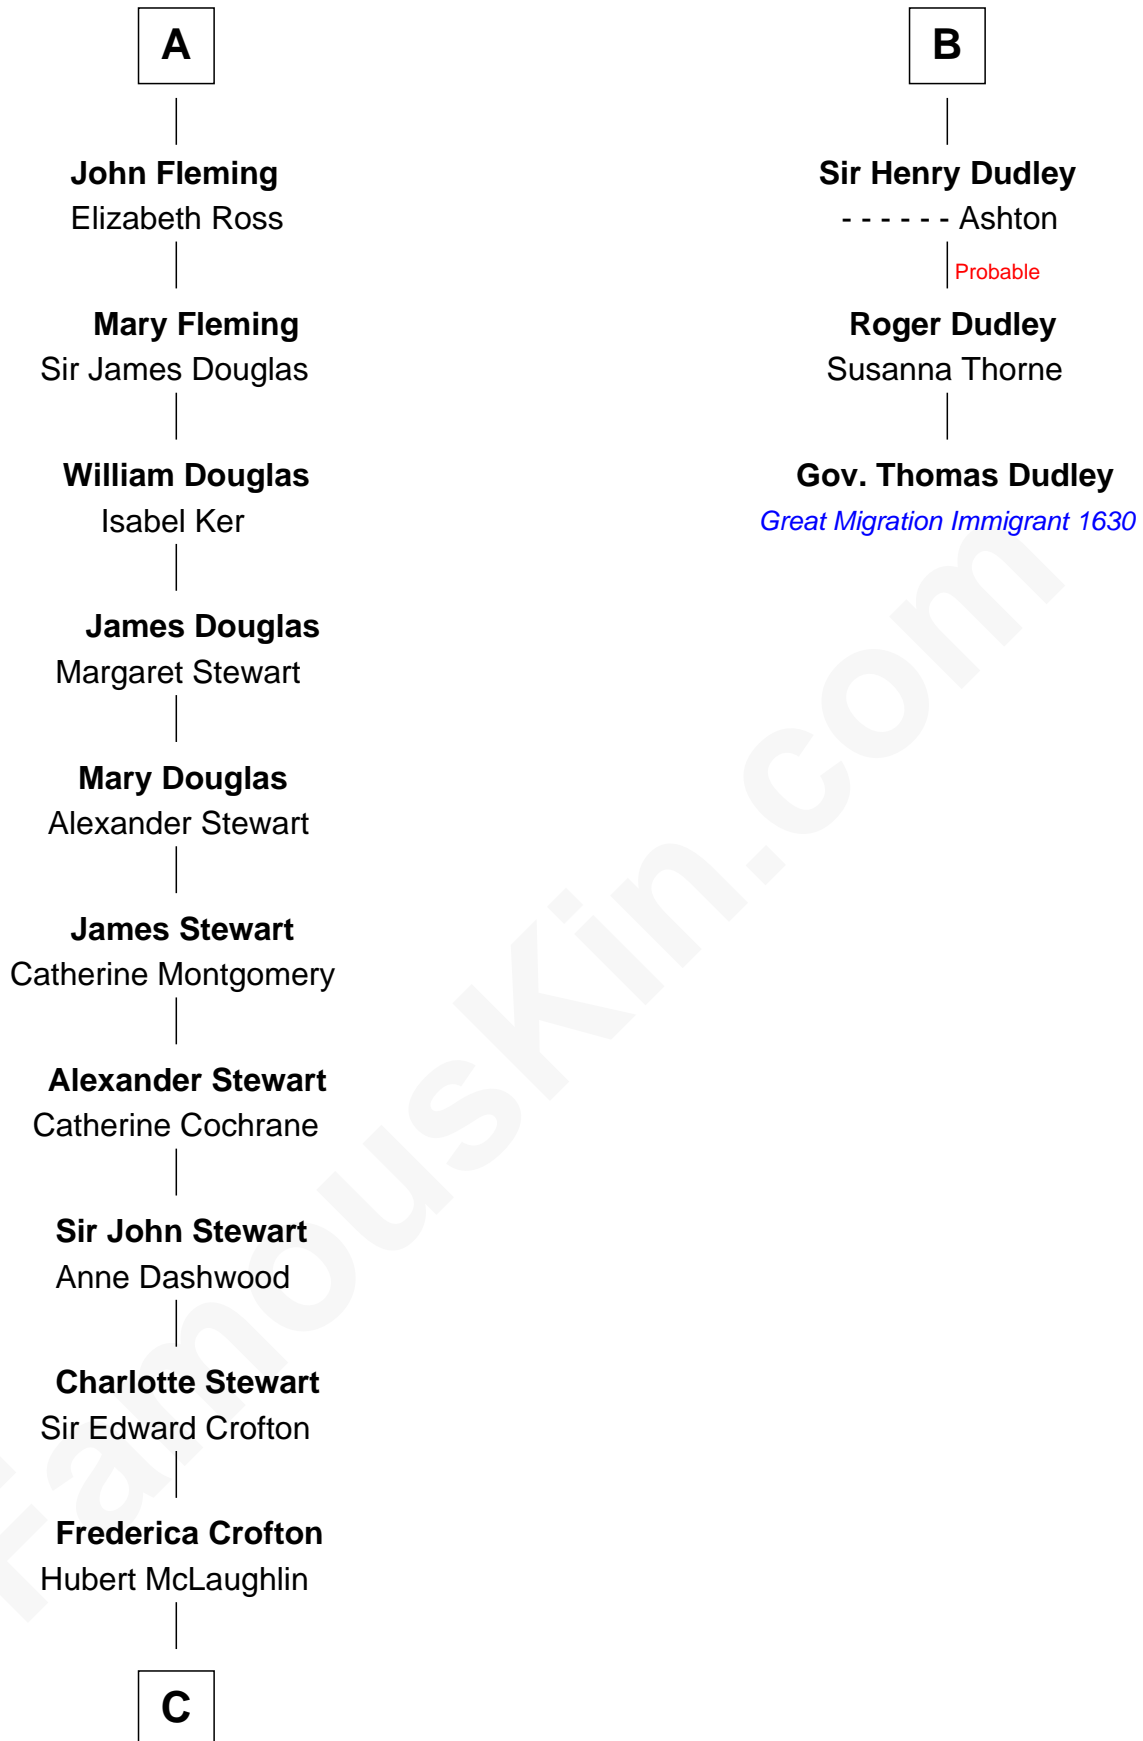

FamousKin.com Relationship Chart of

Guy Ritchie

British Filmmaker

9th cousin 11 times removed of

Gov. Thomas Dudley

(1576 - 1653) Great Migration Immigrant 1630

C

Vivian Guy Ouseley McLaughlin

Edith Jane Martineau

Doris Margareta McLaughlin

Stuart John Ritchie

John Vivian Ritchie

Amber Mary Parkinson

Guy Ritchie

British Filmmaker

FamousKin.com