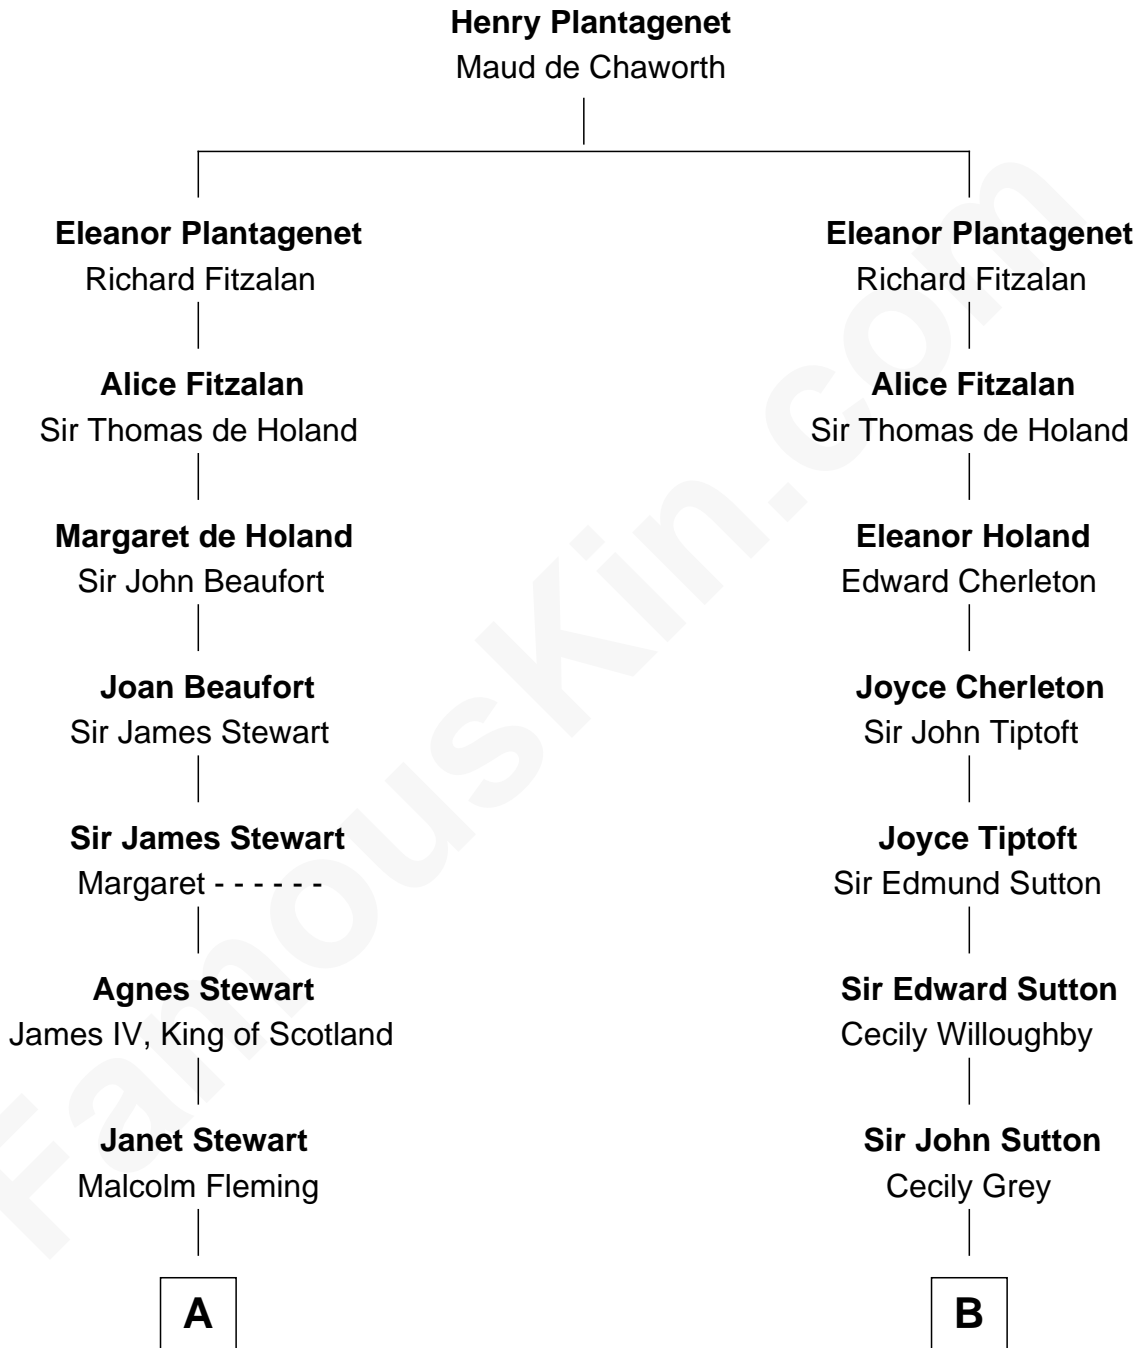

FamousKin.com Relationship Chart of

Guy Ritchie

British Filmmaker

9th cousin 11 times removed of

Gov. Thomas Dudley

(1576 - 1653) Great Migration Immigrant 1630

C

Vivian Guy Ouseley McLaughlin

Edith Jane Martineau

Doris Margareta McLaughlin

Stuart John Ritchie

John Vivian Ritchie

Amber Mary Parkinson

Guy Ritchie

British Filmmaker

FamousKin.com