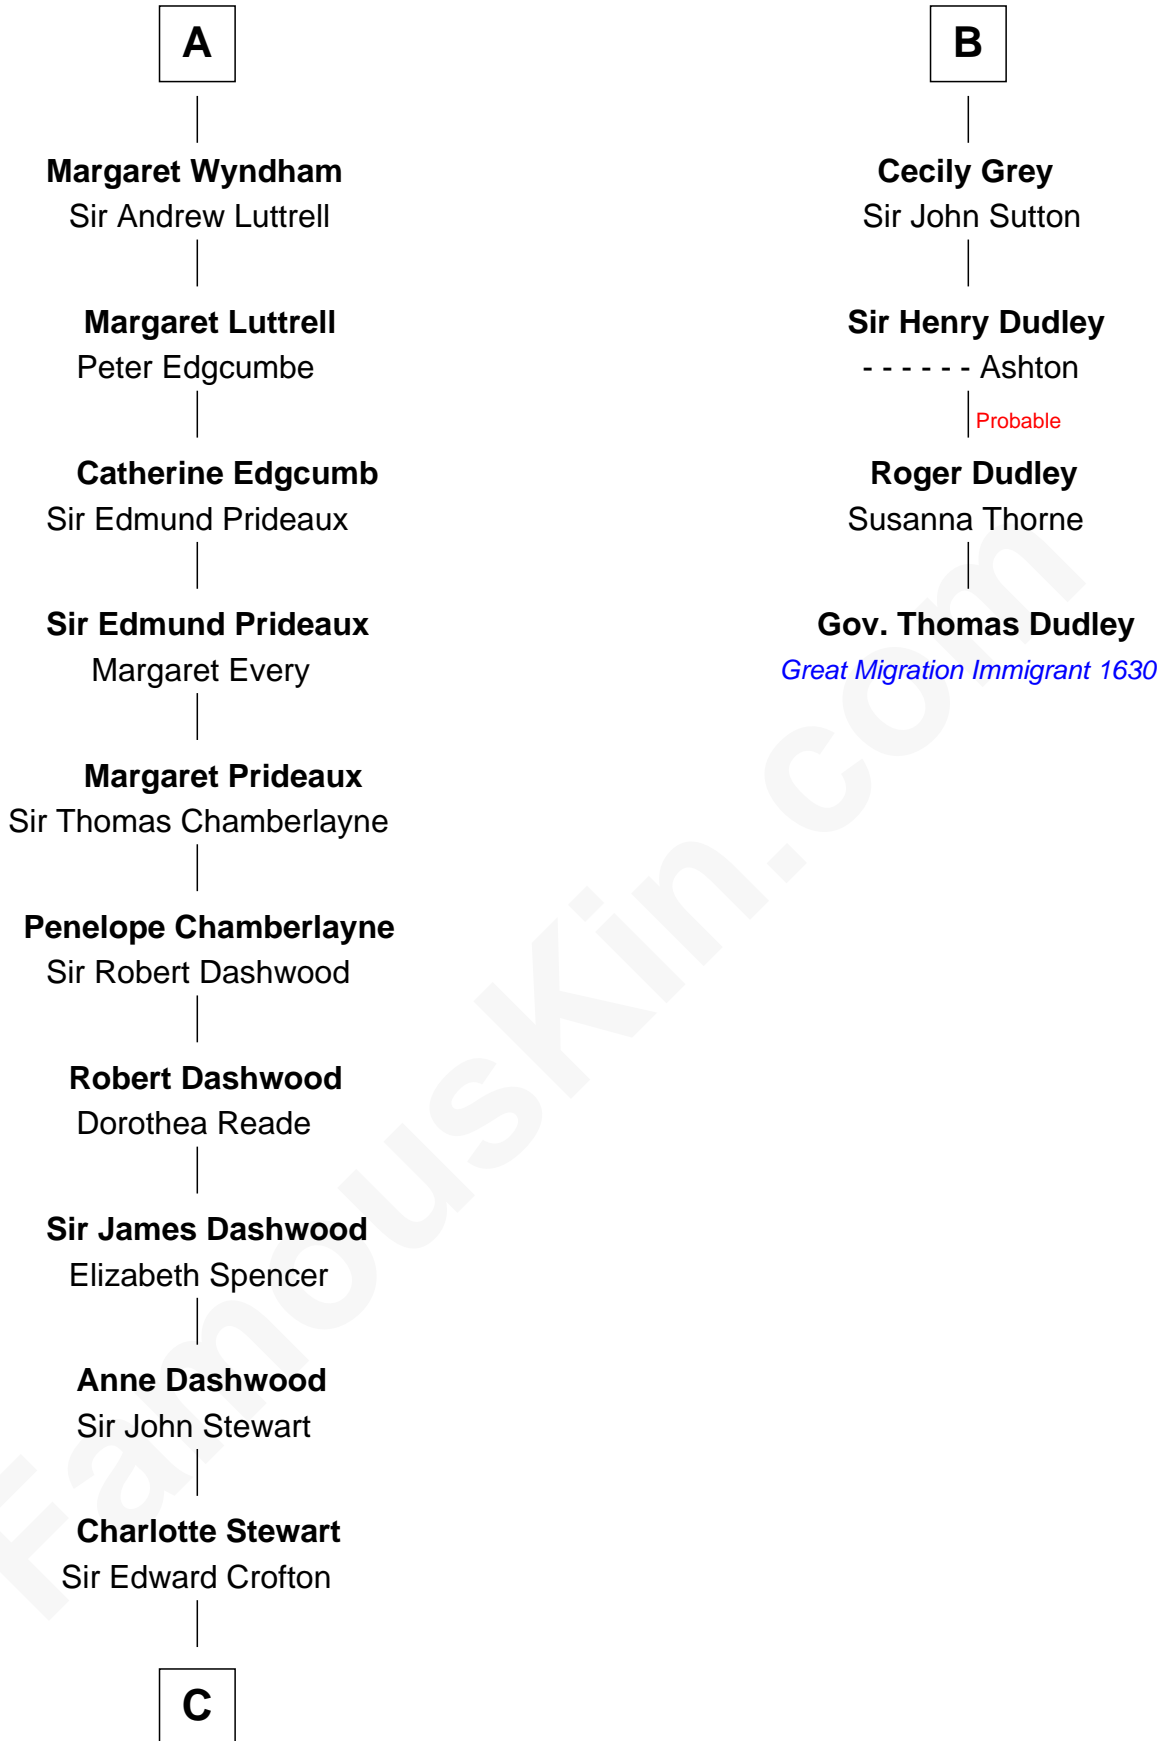

FamousKin.com Relationship Chart of

Guy Ritchie

British Filmmaker

10th cousin 11 times removed of

Gov. Thomas Dudley

(1576 - 1653) Great Migration Immigrant 1630

C

Frederica Crofton

Hubert McLaughlin

Vivian Guy Ouseley McLaughlin

Edith Jane Martineau

Doris Margareta McLaughlin

Stuart John Ritchie

John Vivian Ritchie

Amber Mary Parkinson

Guy Ritchie