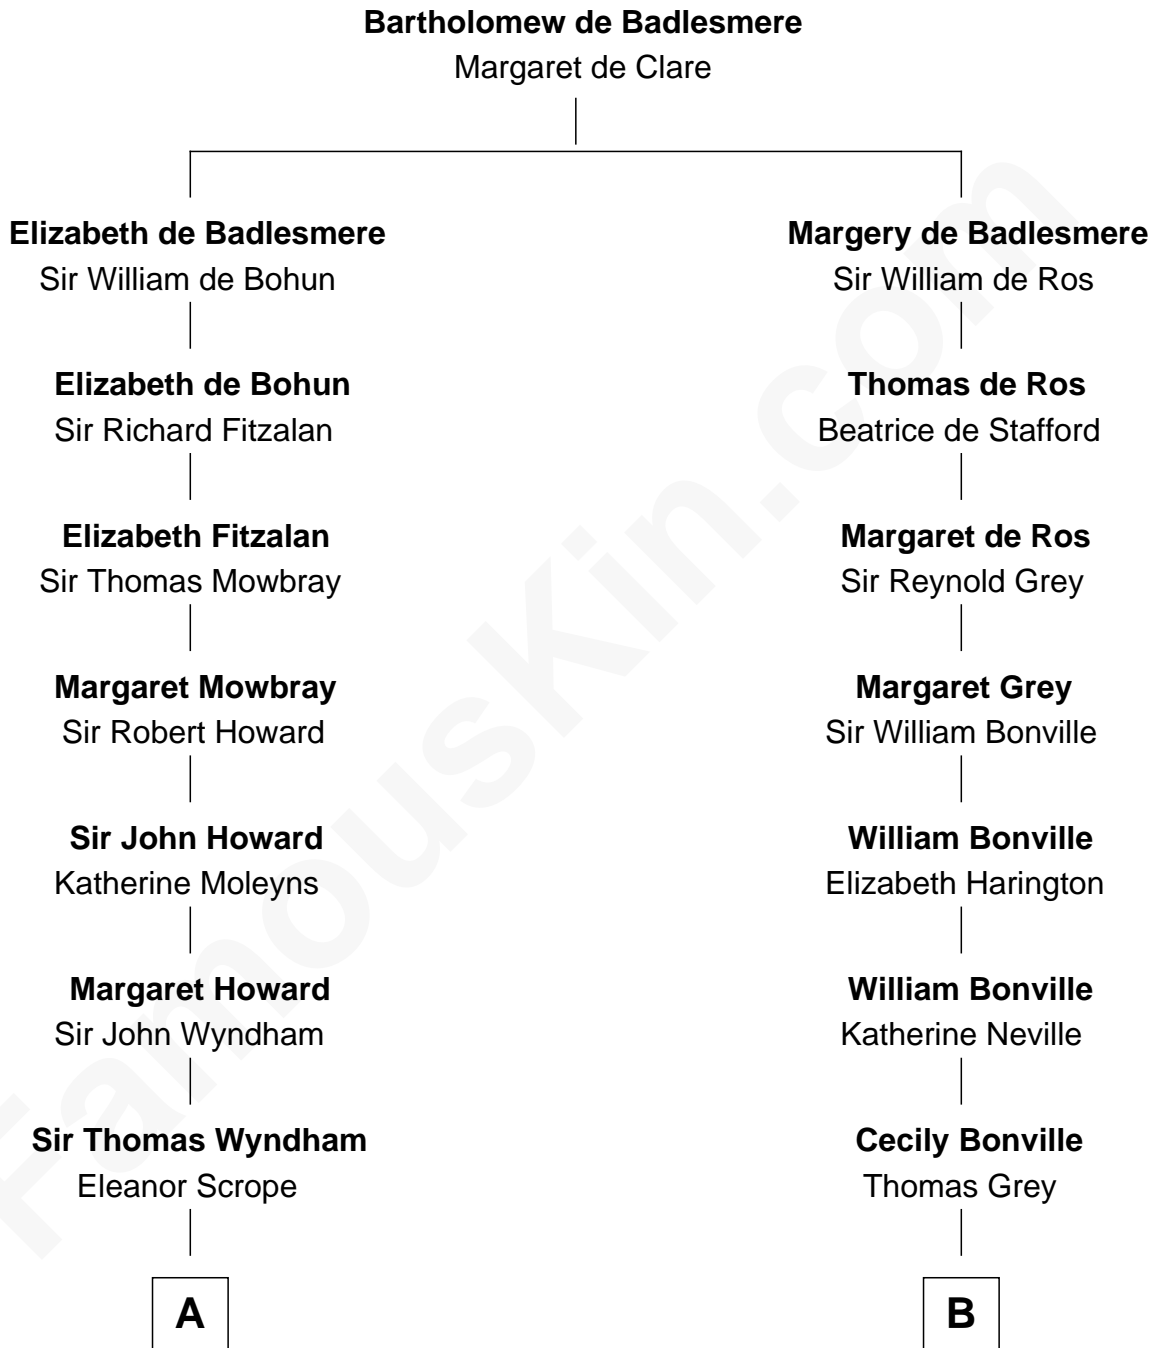

FamousKin.com Relationship Chart of

Guy Ritchie

British Filmmaker

10th cousin 11 times removed of

Gov. Thomas Dudley

(1576 - 1653) Great Migration Immigrant 1630

C

Frederica Crofton

Hubert McLaughlin

Vivian Guy Ouseley McLaughlin

Edith Jane Martineau

Doris Margareta McLaughlin

Stuart John Ritchie

John Vivian Ritchie

Amber Mary Parkinson

Guy Ritchie