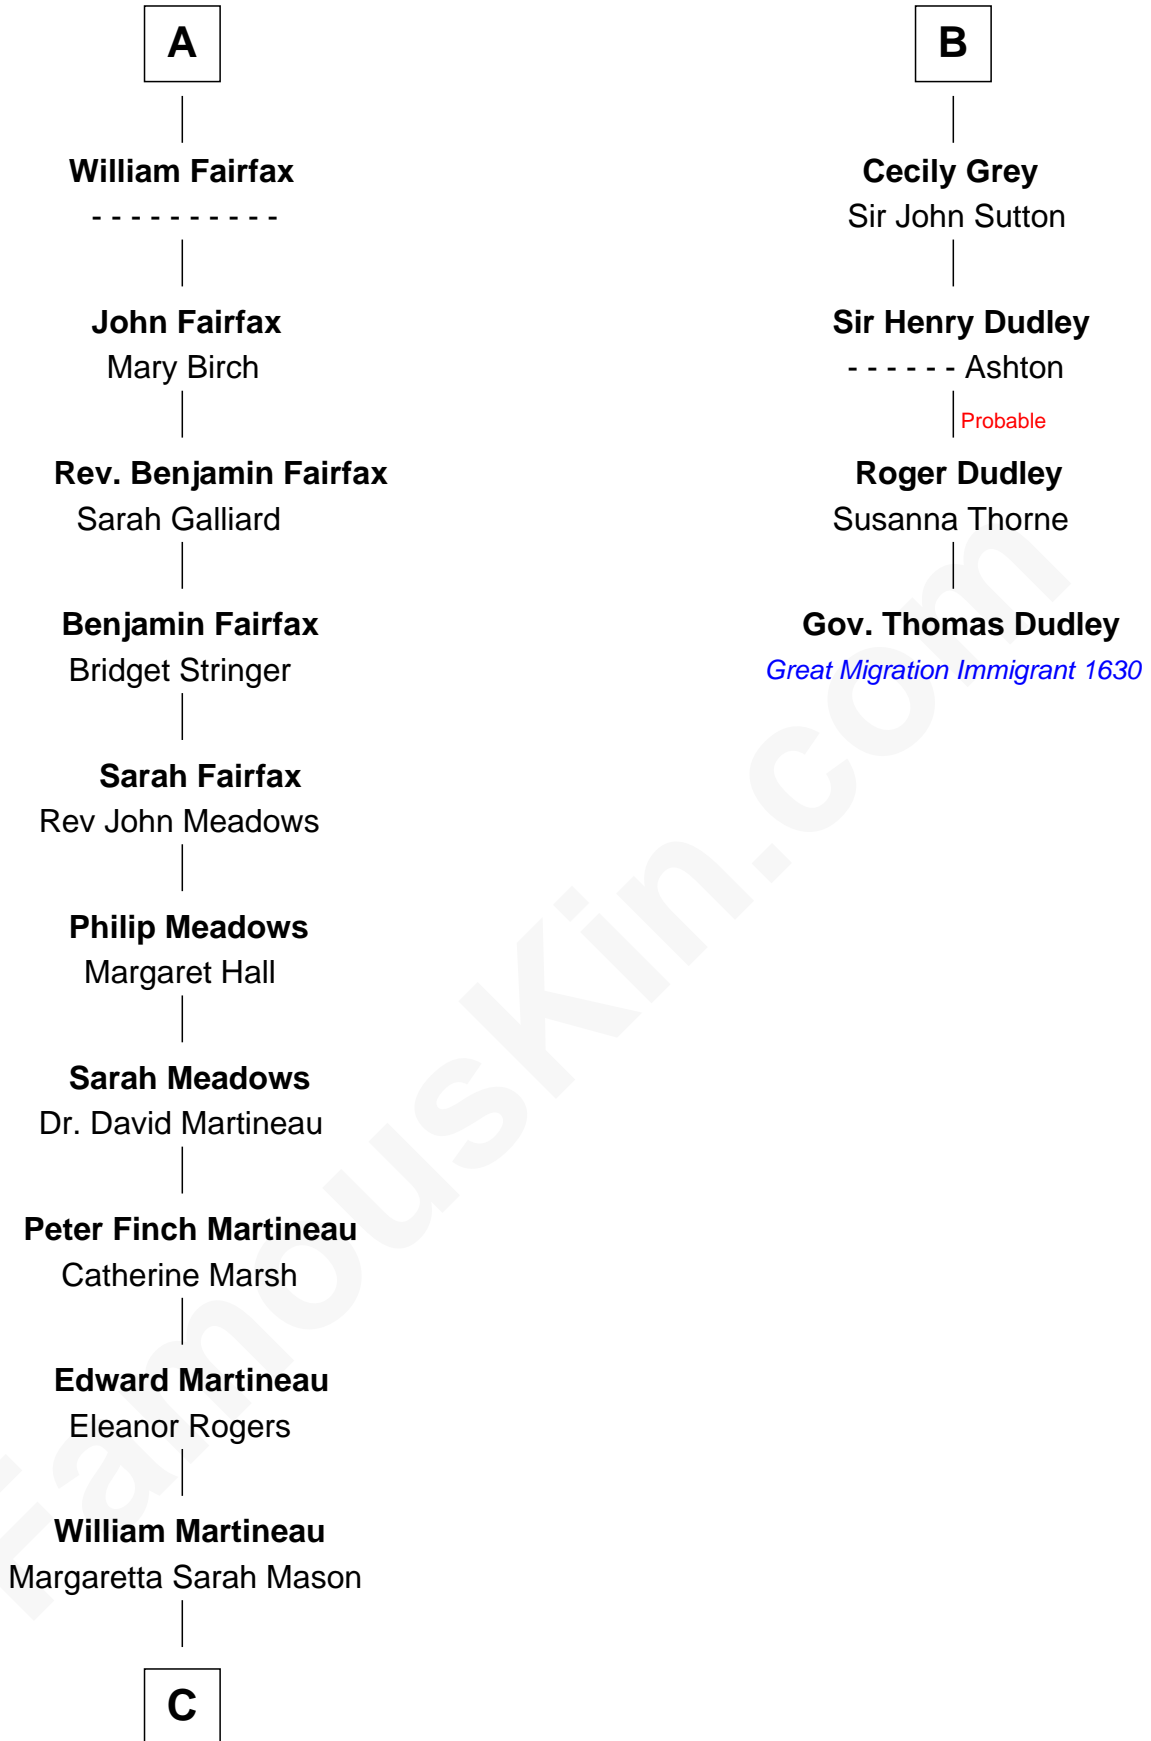

FamousKin.com Relationship Chart of

Guy Ritchie

British Filmmaker

10th cousin 10 times removed of

Gov. Thomas Dudley

(1576 - 1653) Great Migration Immigrant 1630

C

—
Edith Jane Martineau
Vivian Guy Ouseley McLaughlin

—
Doris Margaretta McLaughlin
Stuart John Ritchie

—
John Vivian Ritchie
Amber Mary Parkinson

—
Guy Ritchie
British Filmmaker

FamousKin.com