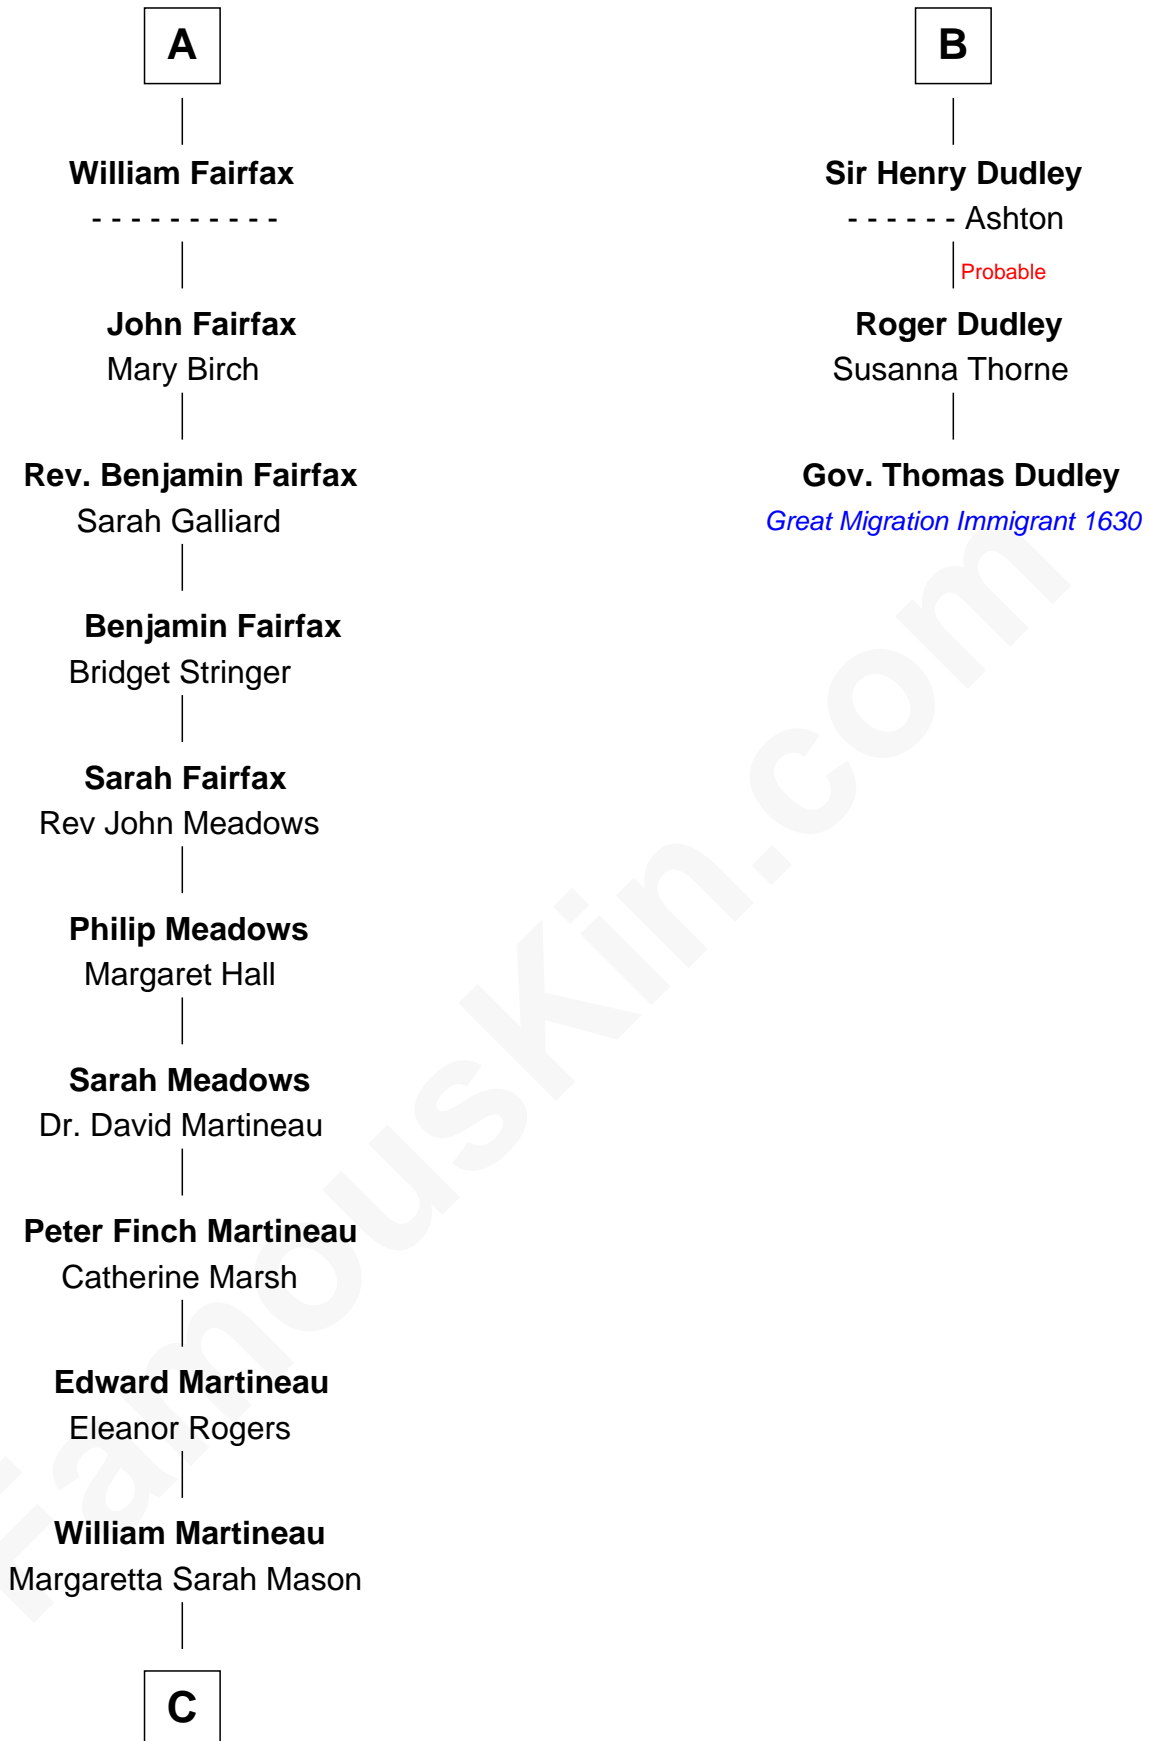

FamousKin.com Relationship Chart of

Guy Ritchie

British Filmmaker

9th cousin 11 times removed of

Gov. Thomas Dudley

(1576 - 1653) Great Migration Immigrant 1630

C

—
Edith Jane Martineau
Vivian Guy Ouseley McLaughlin

—
Doris Margaretta McLaughlin
Stuart John Ritchie

—
John Vivian Ritchie
Amber Mary Parkinson

—
Guy Ritchie
British Filmmaker

FamousKin.com