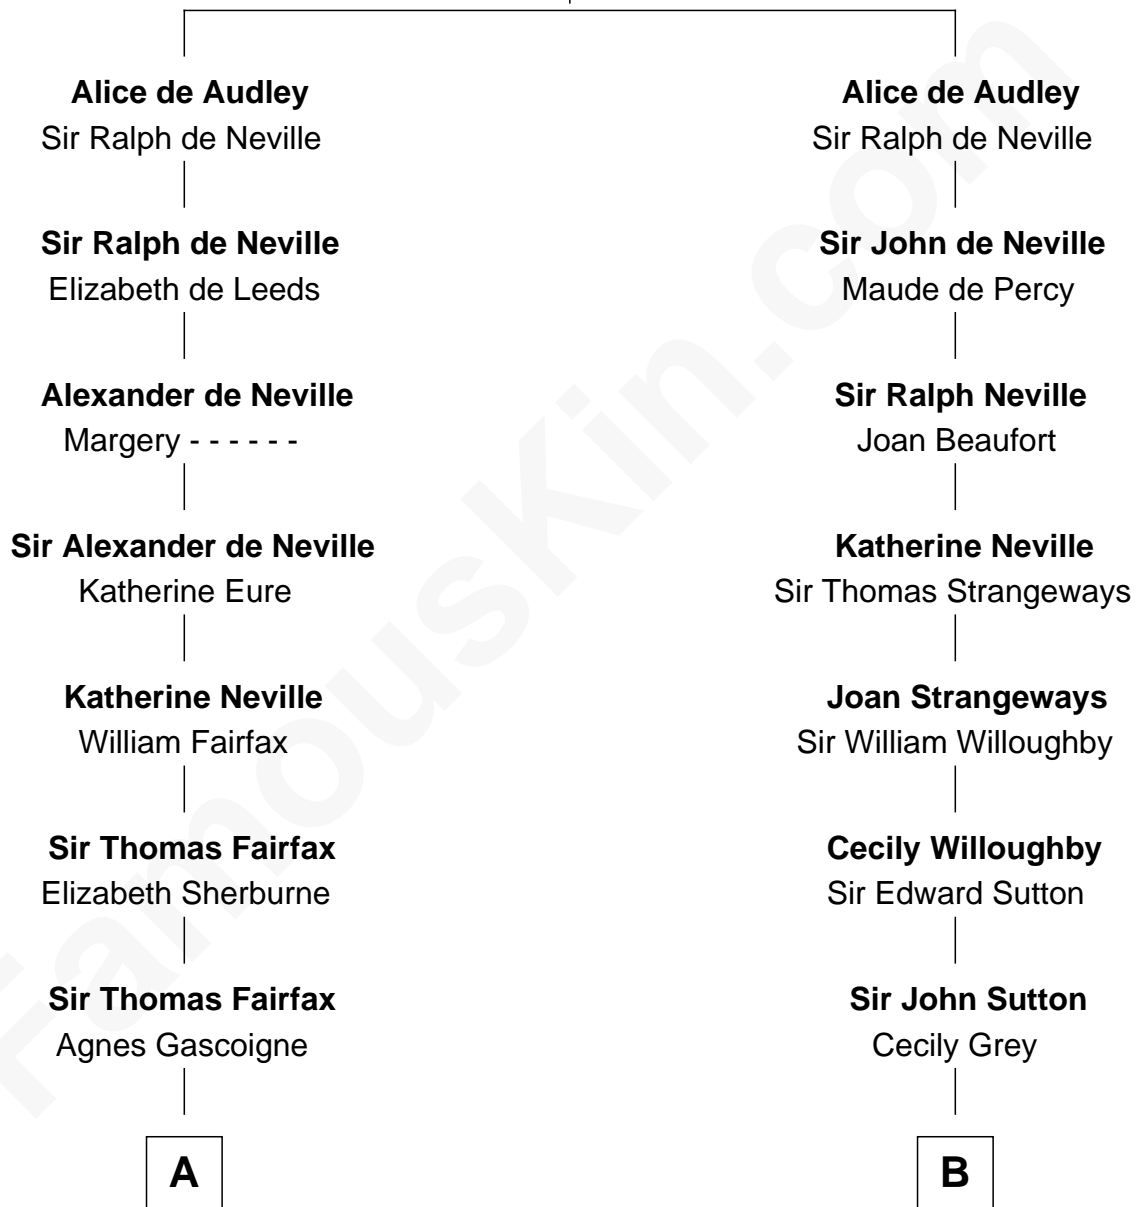

# FamousKin.com Relationship Chart of

**Guy Ritchie**

*British Filmmaker*

9th cousin 11 times removed of

**Gov. Thomas Dudley**

*(1576 - 1653) Great Migration Immigrant 1630*

**Sir Hugh I de Audley**

Iseult de Mortimer

**C**

—  
**Edith Jane Martineau**  
Vivian Guy Ouseley McLaughlin

—  
**Doris Margaretta McLaughlin**  
Stuart John Ritchie

—  
**John Vivian Ritchie**  
Amber Mary Parkinson

—  
**Guy Ritchie**  
*British Filmmaker*