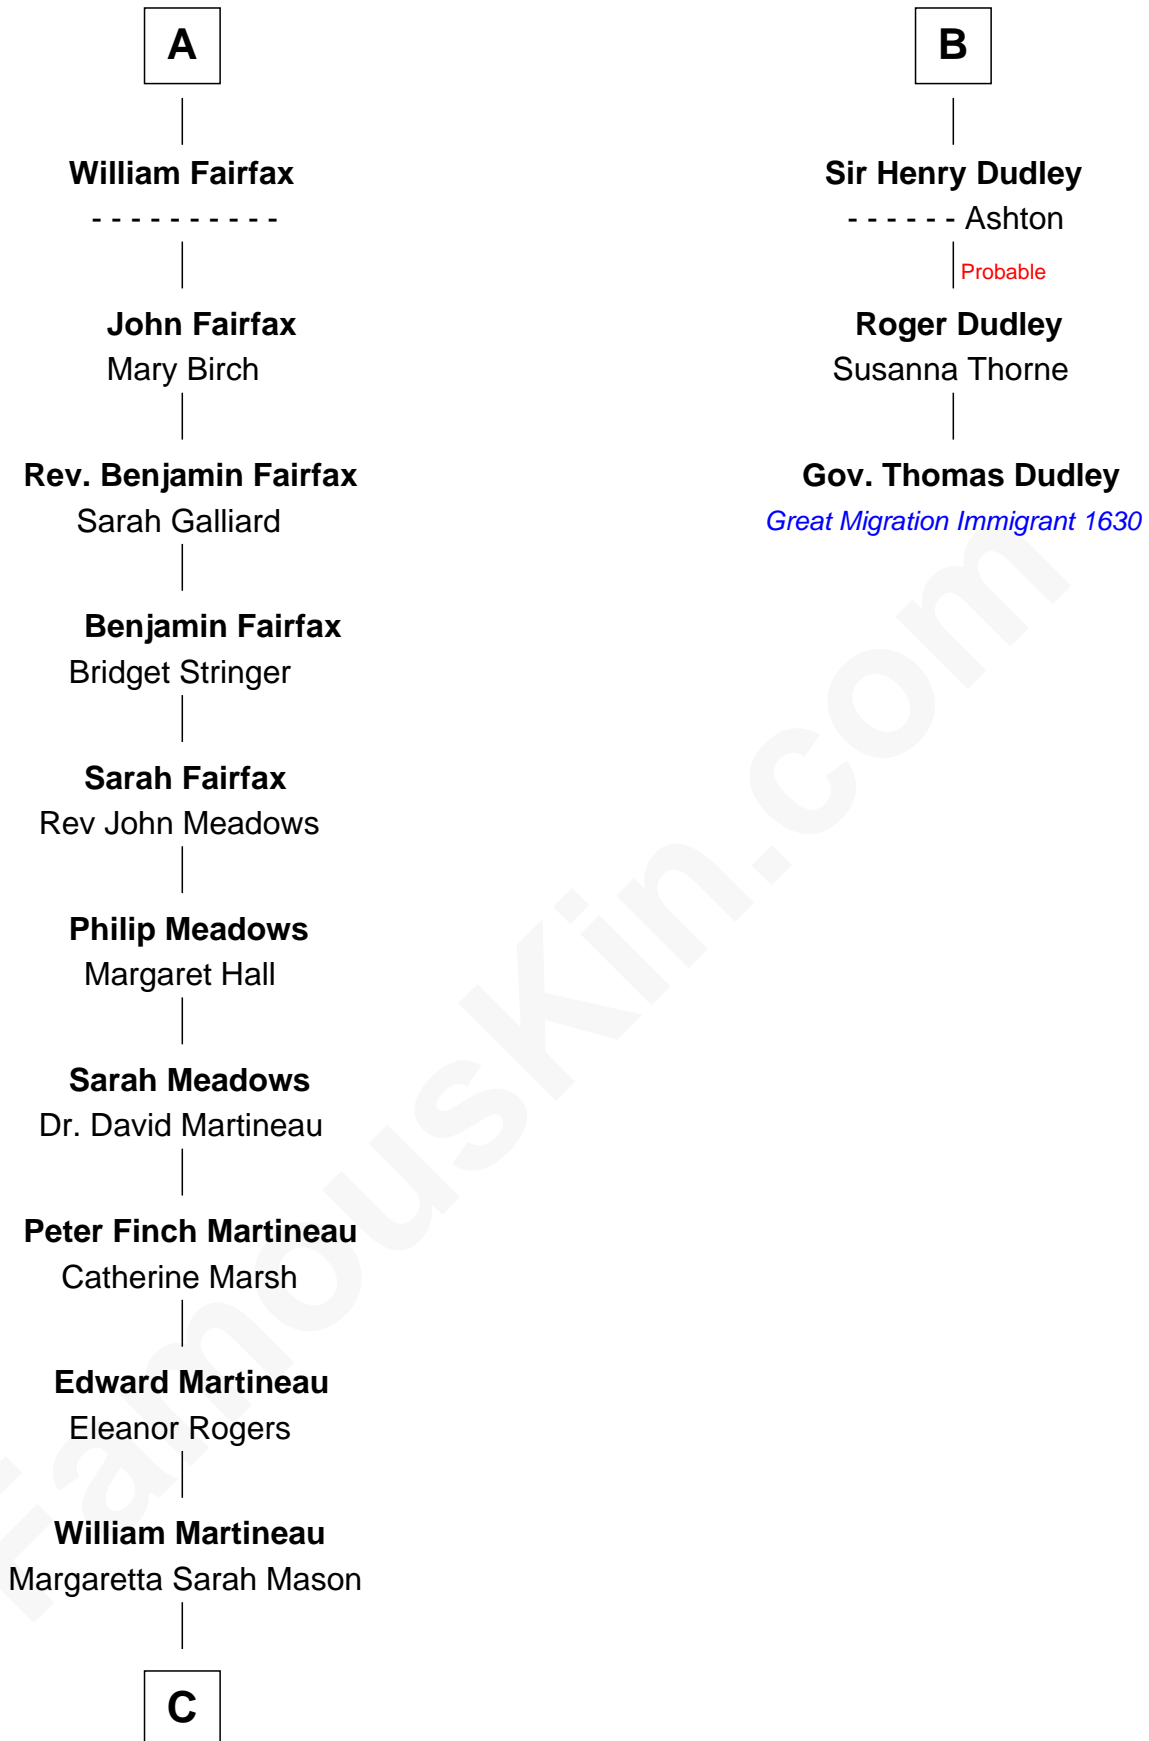

# FamousKin.com Relationship Chart of

**Guy Ritchie**

*British Filmmaker*

9th cousin 11 times removed of

**Gov. Thomas Dudley**

*(1576 - 1653) Great Migration Immigrant 1630*

**Sir Hugh I de Audley**

Iseult de Mortimer

**C**

—  
**Edith Jane Martineau**  
Vivian Guy Ouseley McLaughlin

—  
**Doris Margaretta McLaughlin**  
Stuart John Ritchie

—  
**John Vivian Ritchie**  
Amber Mary Parkinson

—  
**Guy Ritchie**  
*British Filmmaker*