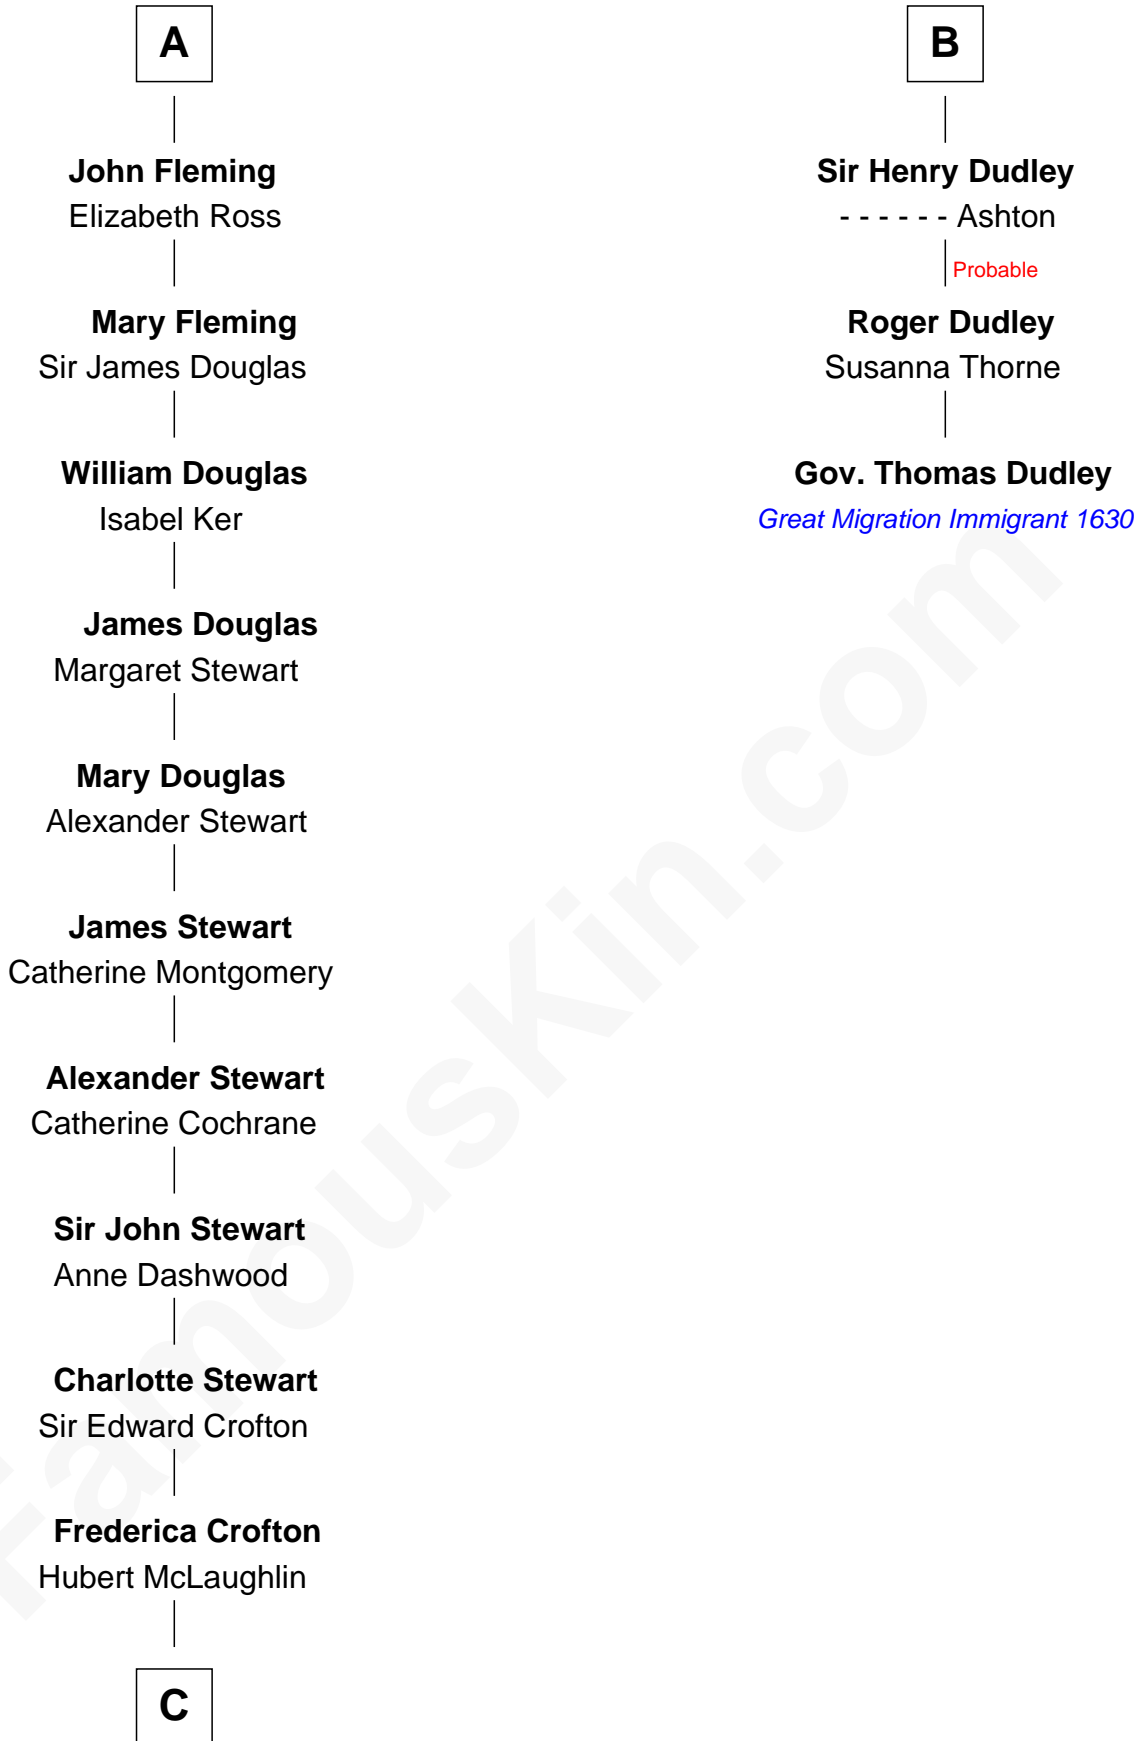

FamousKin.com Relationship Chart of

Guy Ritchie

British Filmmaker

9th cousin 11 times removed of

Gov. Thomas Dudley

(1576 - 1653) Great Migration Immigrant 1630

C

—
Vivian Guy Ouseley McLaughlin

Edith Jane Martineau

—
Doris Margareta McLaughlin

Stuart John Ritchie

—
John Vivian Ritchie

Amber Mary Parkinson

—
Guy Ritchie

British Filmmaker

FamousKin.com