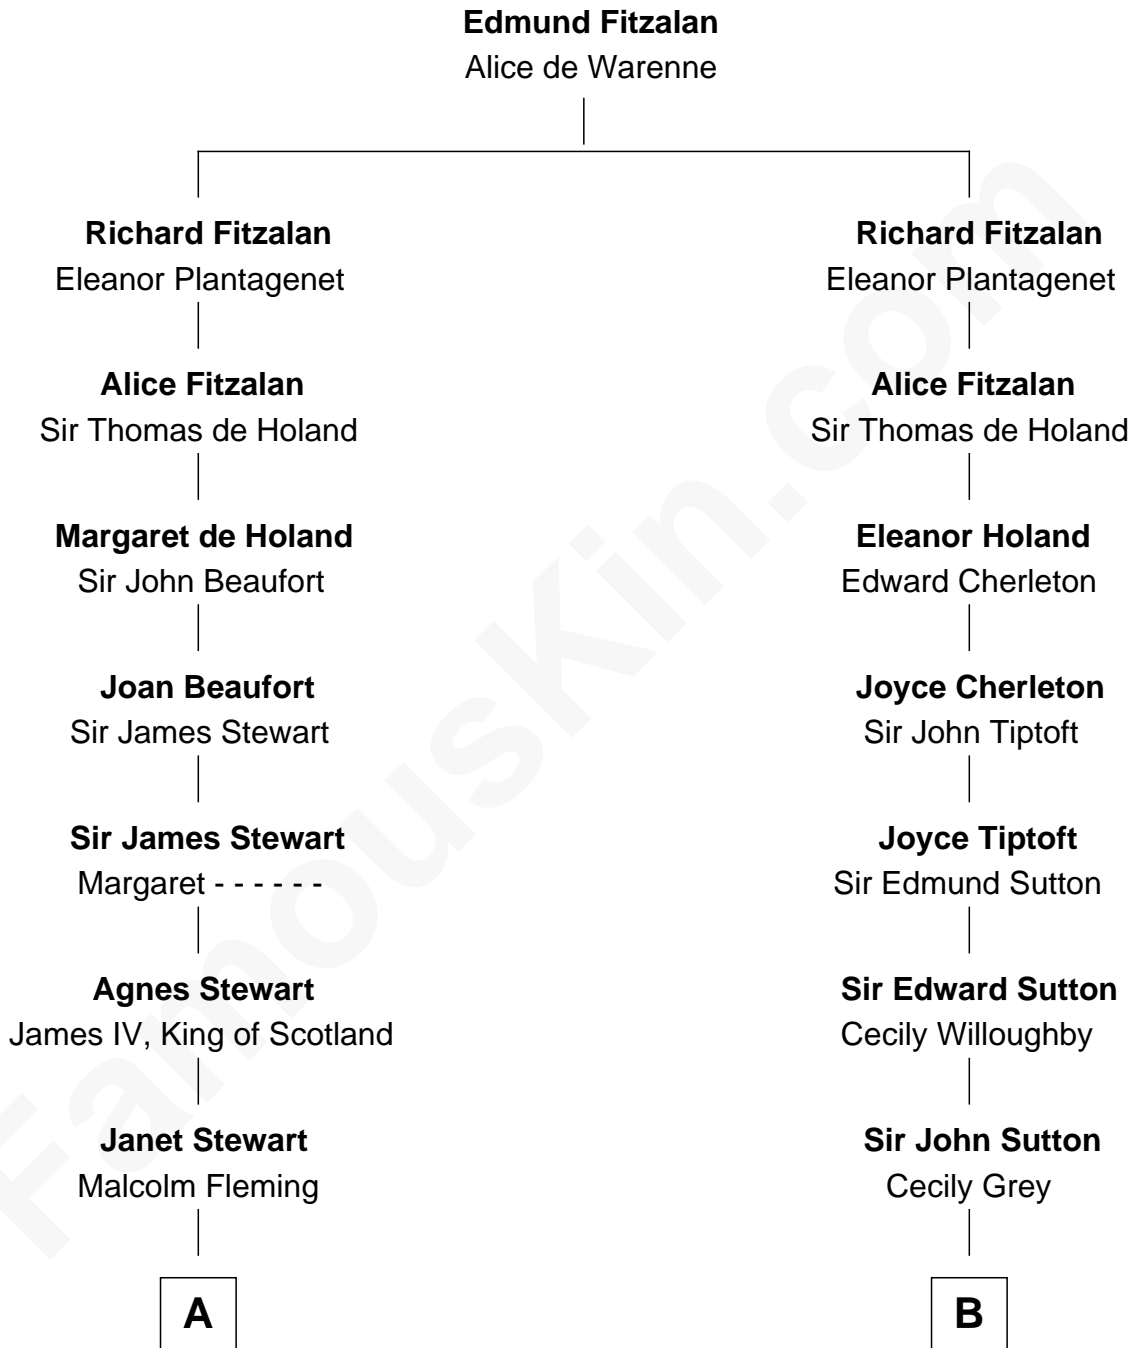

FamousKin.com Relationship Chart of

Guy Ritchie

British Filmmaker

9th cousin 11 times removed of

Gov. Thomas Dudley

(1576 - 1653) Great Migration Immigrant 1630

C

—
Vivian Guy Ouseley McLaughlin

Edith Jane Martineau

—
Doris Margareta McLaughlin

Stuart John Ritchie

—
John Vivian Ritchie

Amber Mary Parkinson

—
Guy Ritchie

British Filmmaker

FamousKin.com