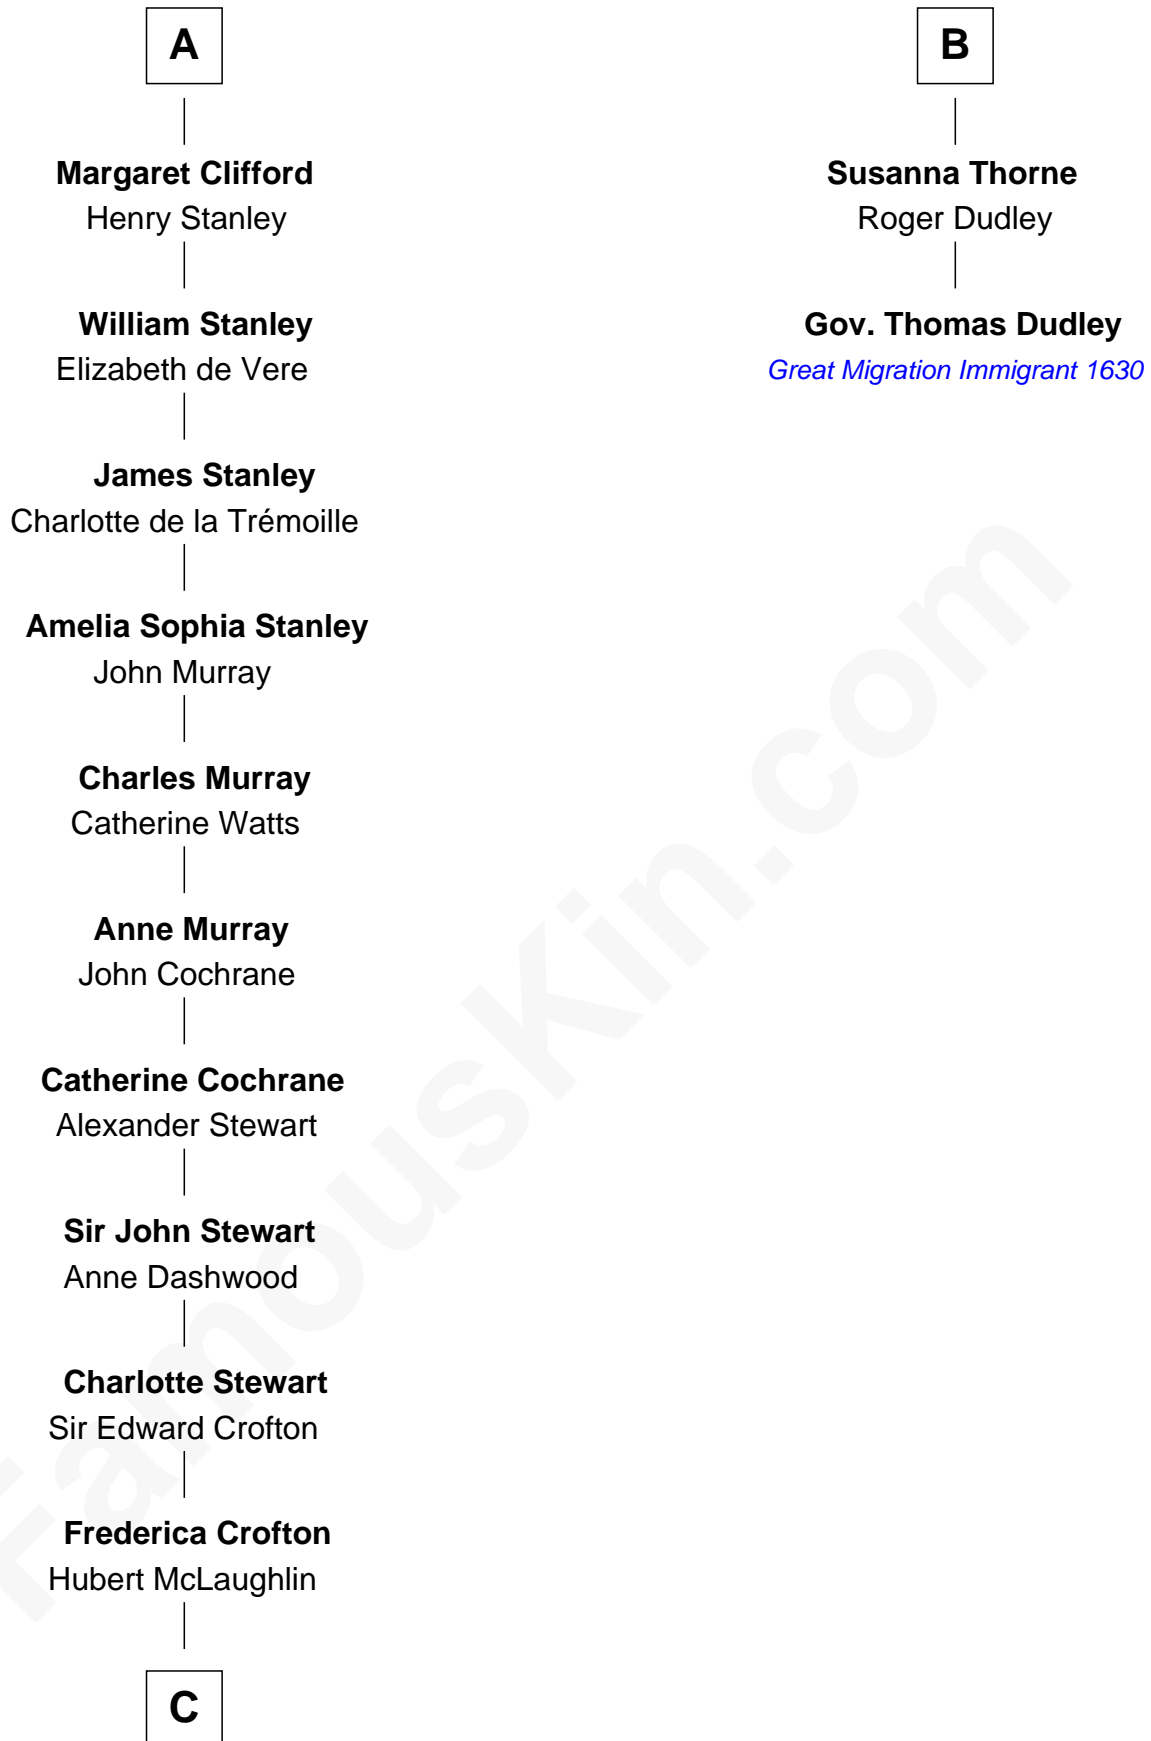

FamousKin.com Relationship Chart of

Guy Ritchie

British Filmmaker

8th cousin 12 times removed of

Gov. Thomas Dudley

(1576 - 1653) Great Migration Immigrant 1630

C

—
Vivian Guy Ouseley McLaughlin

Edith Jane Martineau

—
Doris Margareta McLaughlin

Stuart John Ritchie

—
John Vivian Ritchie

Amber Mary Parkinson

—
Guy Ritchie

British Filmmaker

FamousKin.com