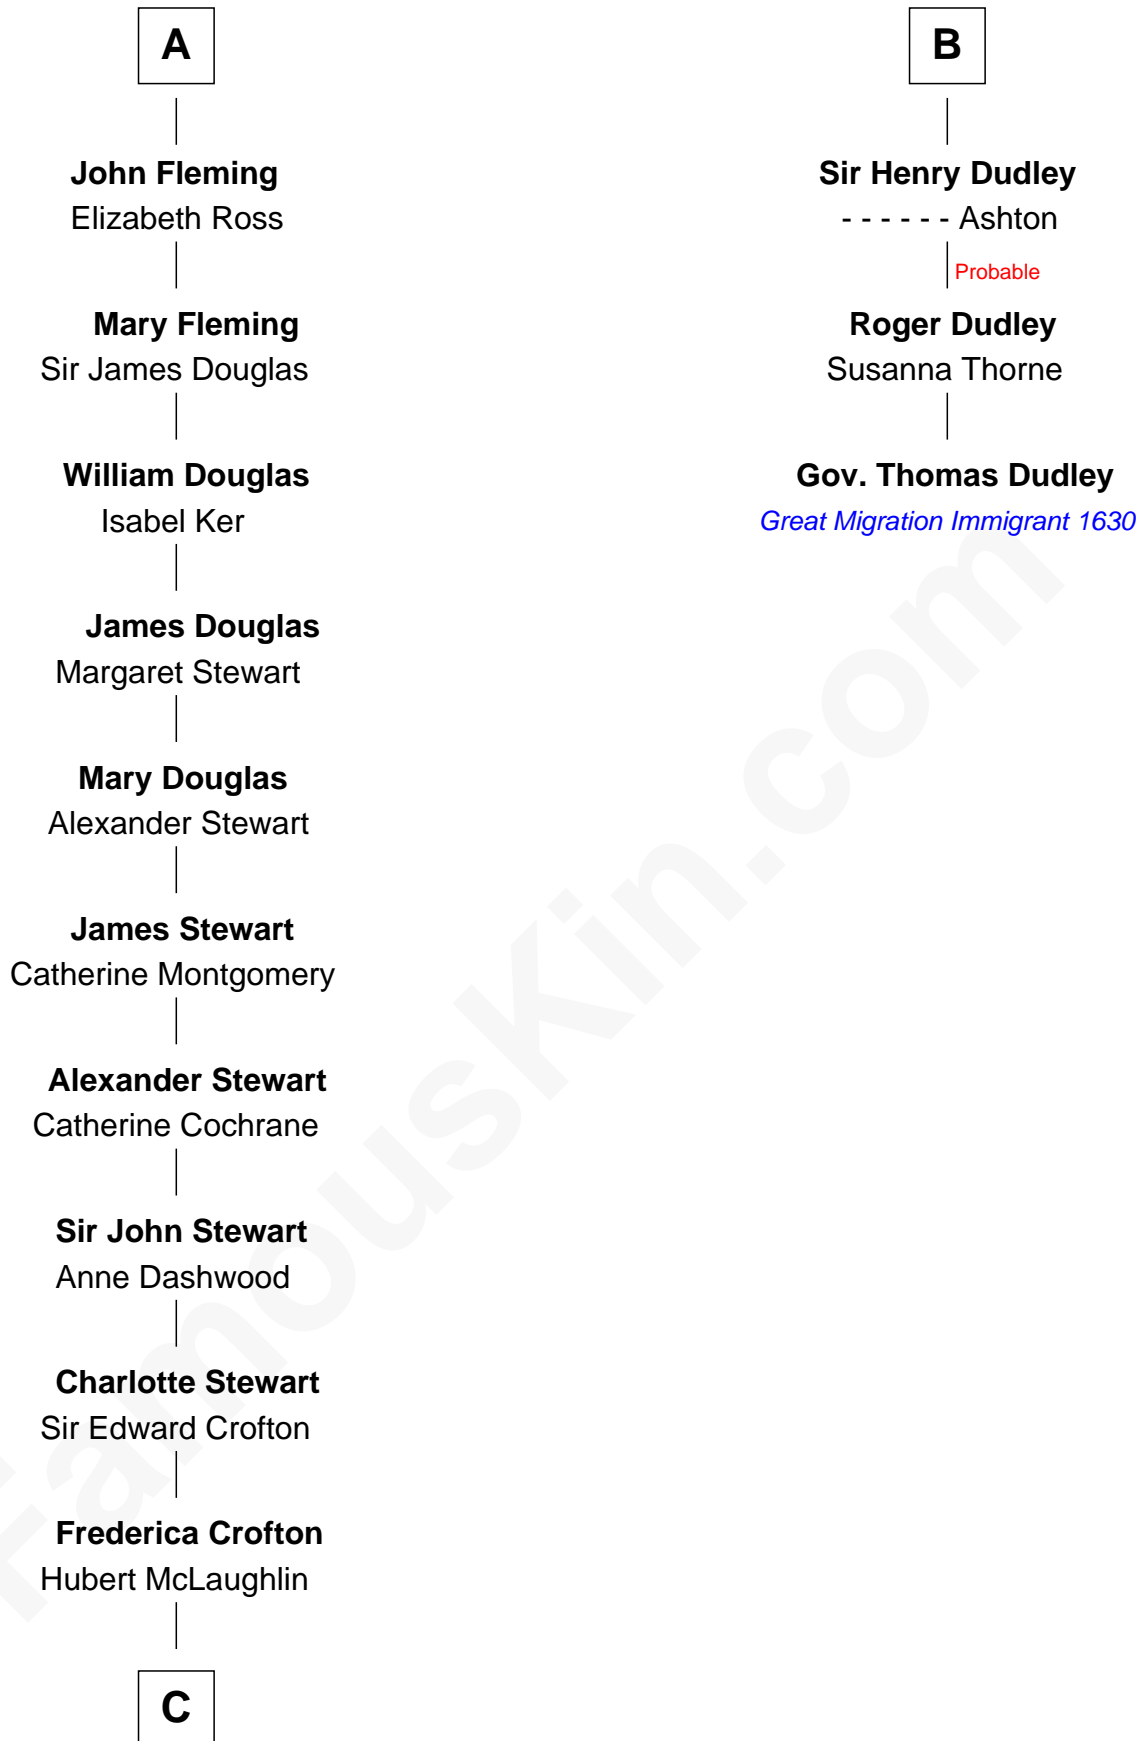

# FamousKin.com Relationship Chart of

**Guy Ritchie**

*British Filmmaker*

9th cousin 11 times removed of

**Gov. Thomas Dudley**

*(1576 - 1653) Great Migration Immigrant 1630*

**C**

—  
**Vivian Guy Ouseley McLaughlin**

Edith Jane Martineau

—  
**Doris Margareta McLaughlin**

Stuart John Ritchie

—  
**John Vivian Ritchie**

Amber Mary Parkinson

—  
**Guy Ritchie**

*British Filmmaker*

FamousKin.com