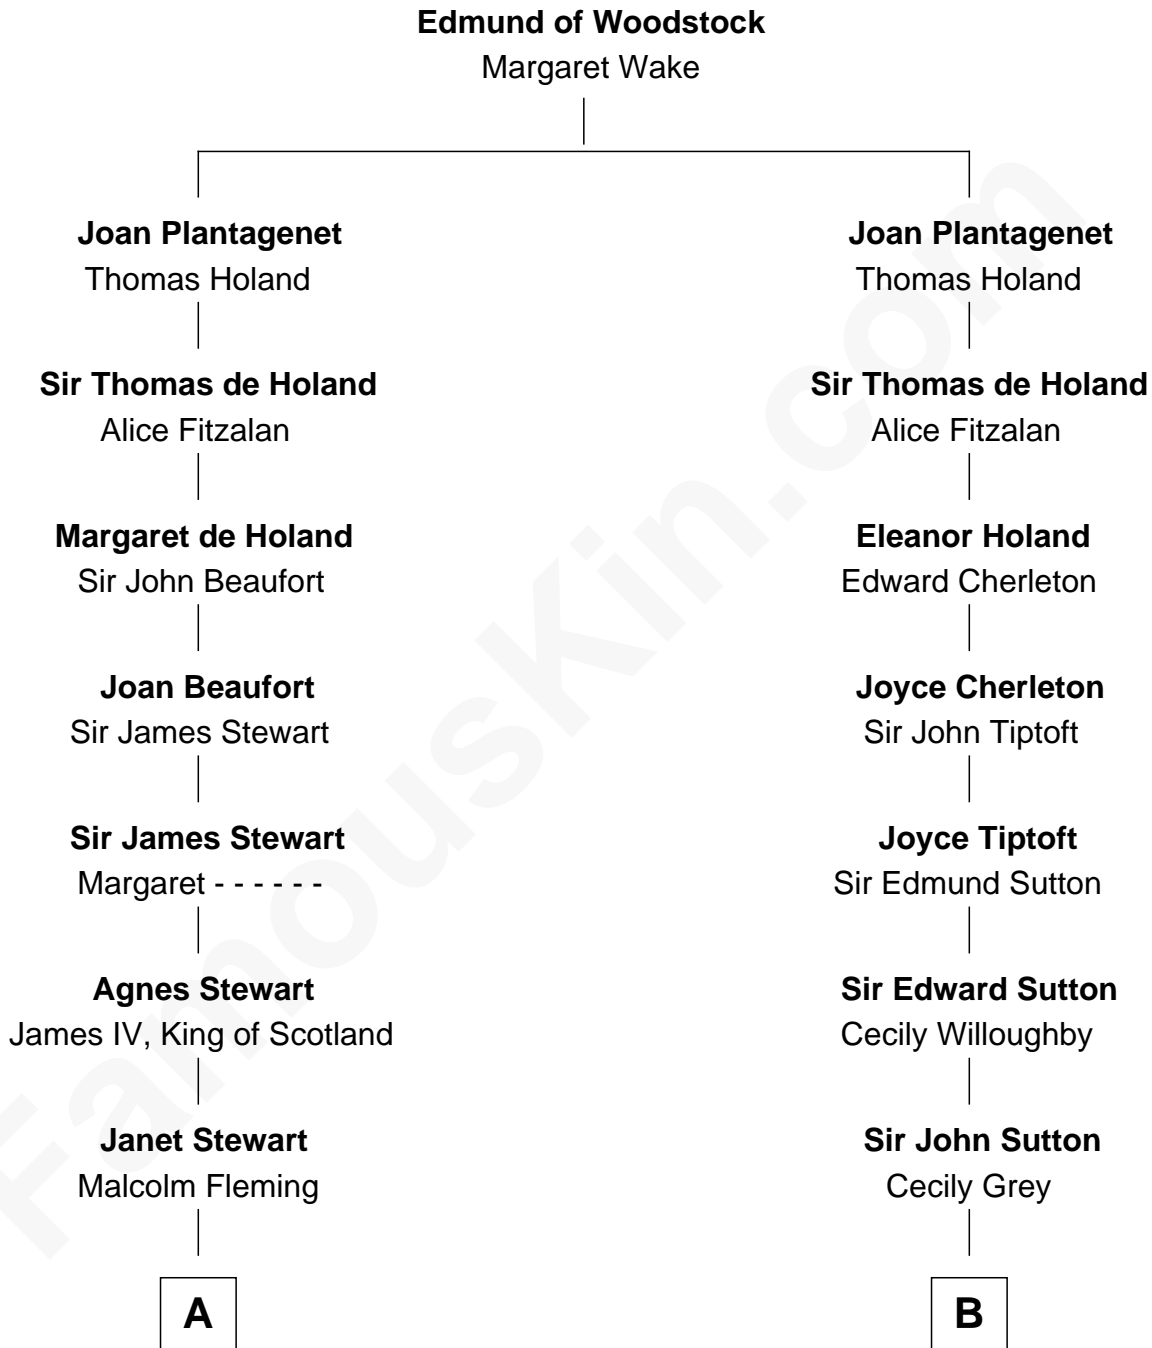

# FamousKin.com Relationship Chart of

**Guy Ritchie**

*British Filmmaker*

9th cousin 11 times removed of

**Gov. Thomas Dudley**

*(1576 - 1653) Great Migration Immigrant 1630*

**C**

—  
**Vivian Guy Ouseley McLaughlin**

Edith Jane Martineau

—  
**Doris Margareta McLaughlin**

Stuart John Ritchie

—  
**John Vivian Ritchie**

Amber Mary Parkinson

—  
**Guy Ritchie**

*British Filmmaker*

FamousKin.com