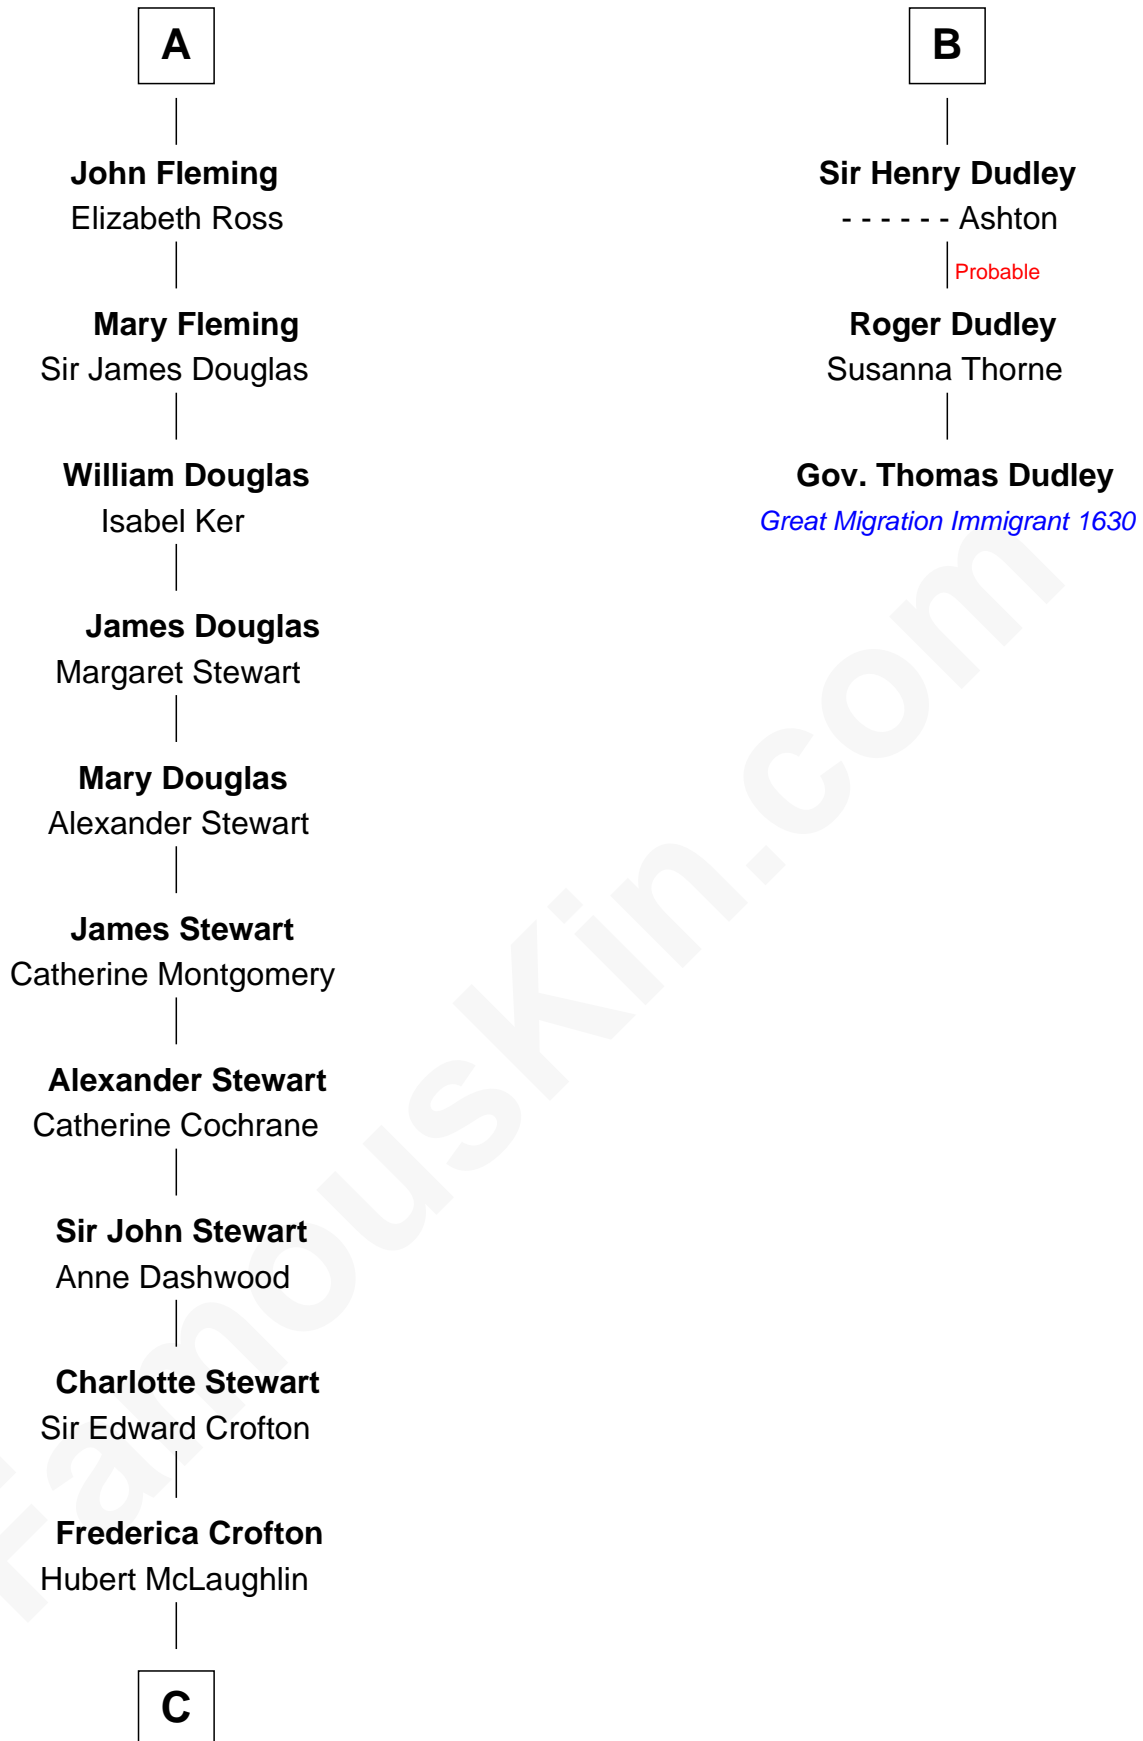

FamousKin.com Relationship Chart of

Guy Ritchie

British Filmmaker

9th cousin 11 times removed of

Gov. Thomas Dudley

(1576 - 1653) Great Migration Immigrant 1630

C

—
Vivian Guy Ouseley McLaughlin

Edith Jane Martineau

—
Doris Margareta McLaughlin

Stuart John Ritchie

—
John Vivian Ritchie

Amber Mary Parkinson

—
Guy Ritchie

British Filmmaker

FamousKin.com