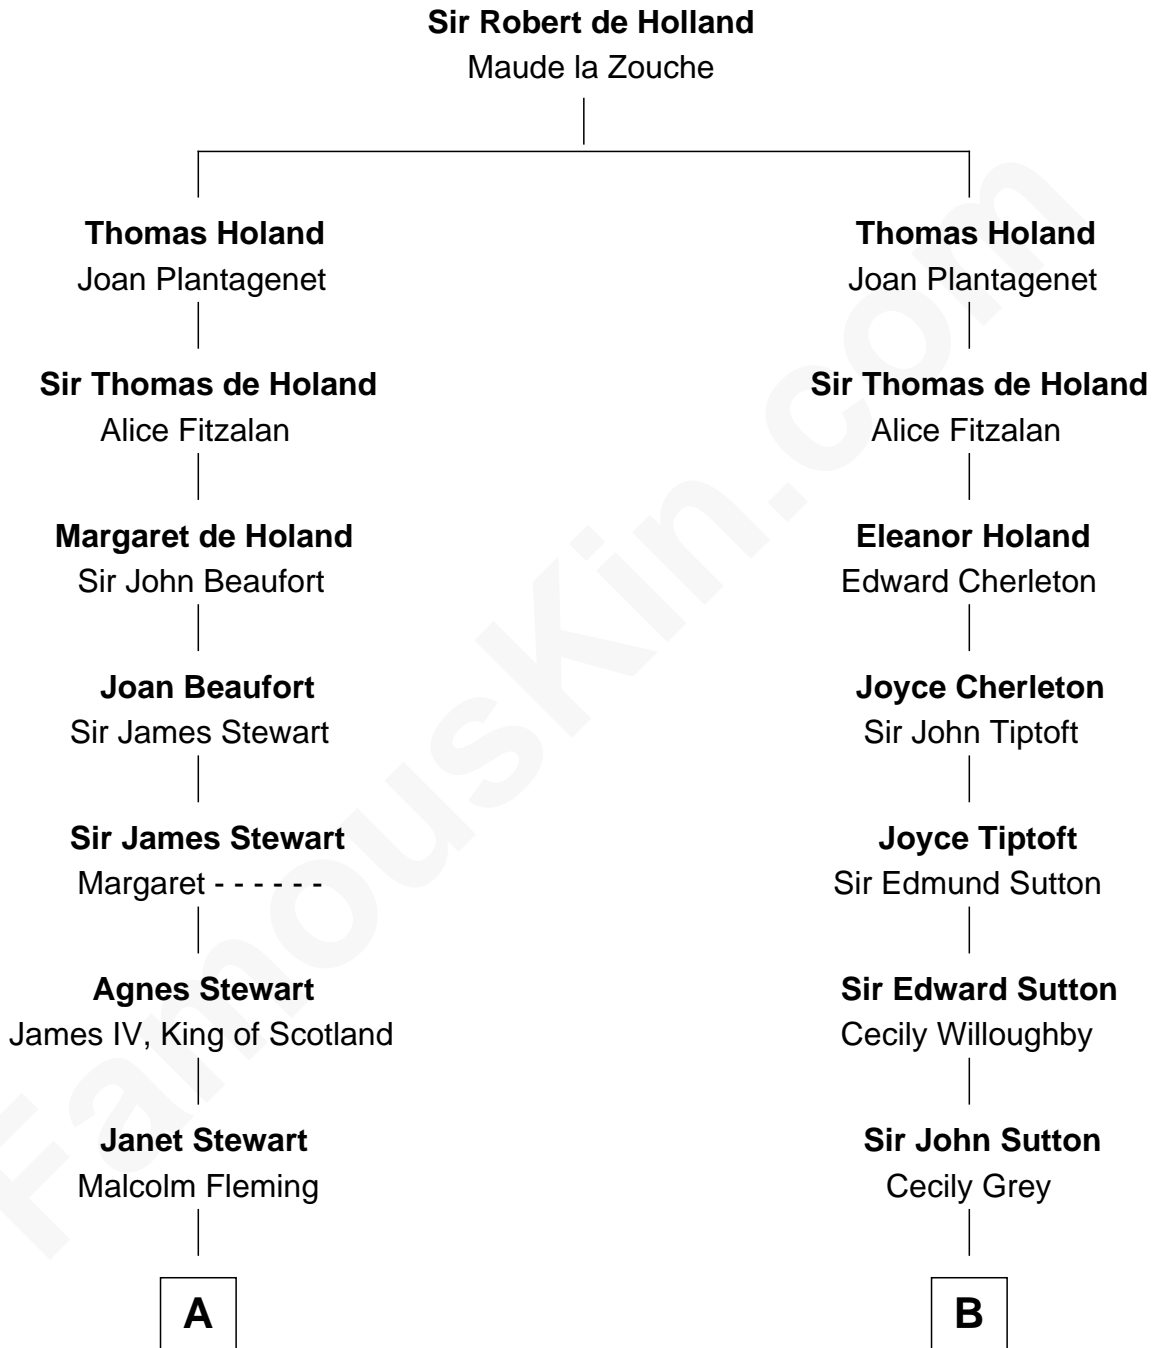

FamousKin.com Relationship Chart of

Guy Ritchie

British Filmmaker

9th cousin 11 times removed of

Gov. Thomas Dudley

(1576 - 1653) Great Migration Immigrant 1630

C

—
Vivian Guy Ouseley McLaughlin

Edith Jane Martineau

—
Doris Margareta McLaughlin

Stuart John Ritchie

—
John Vivian Ritchie

Amber Mary Parkinson

—
Guy Ritchie

British Filmmaker

FamousKin.com