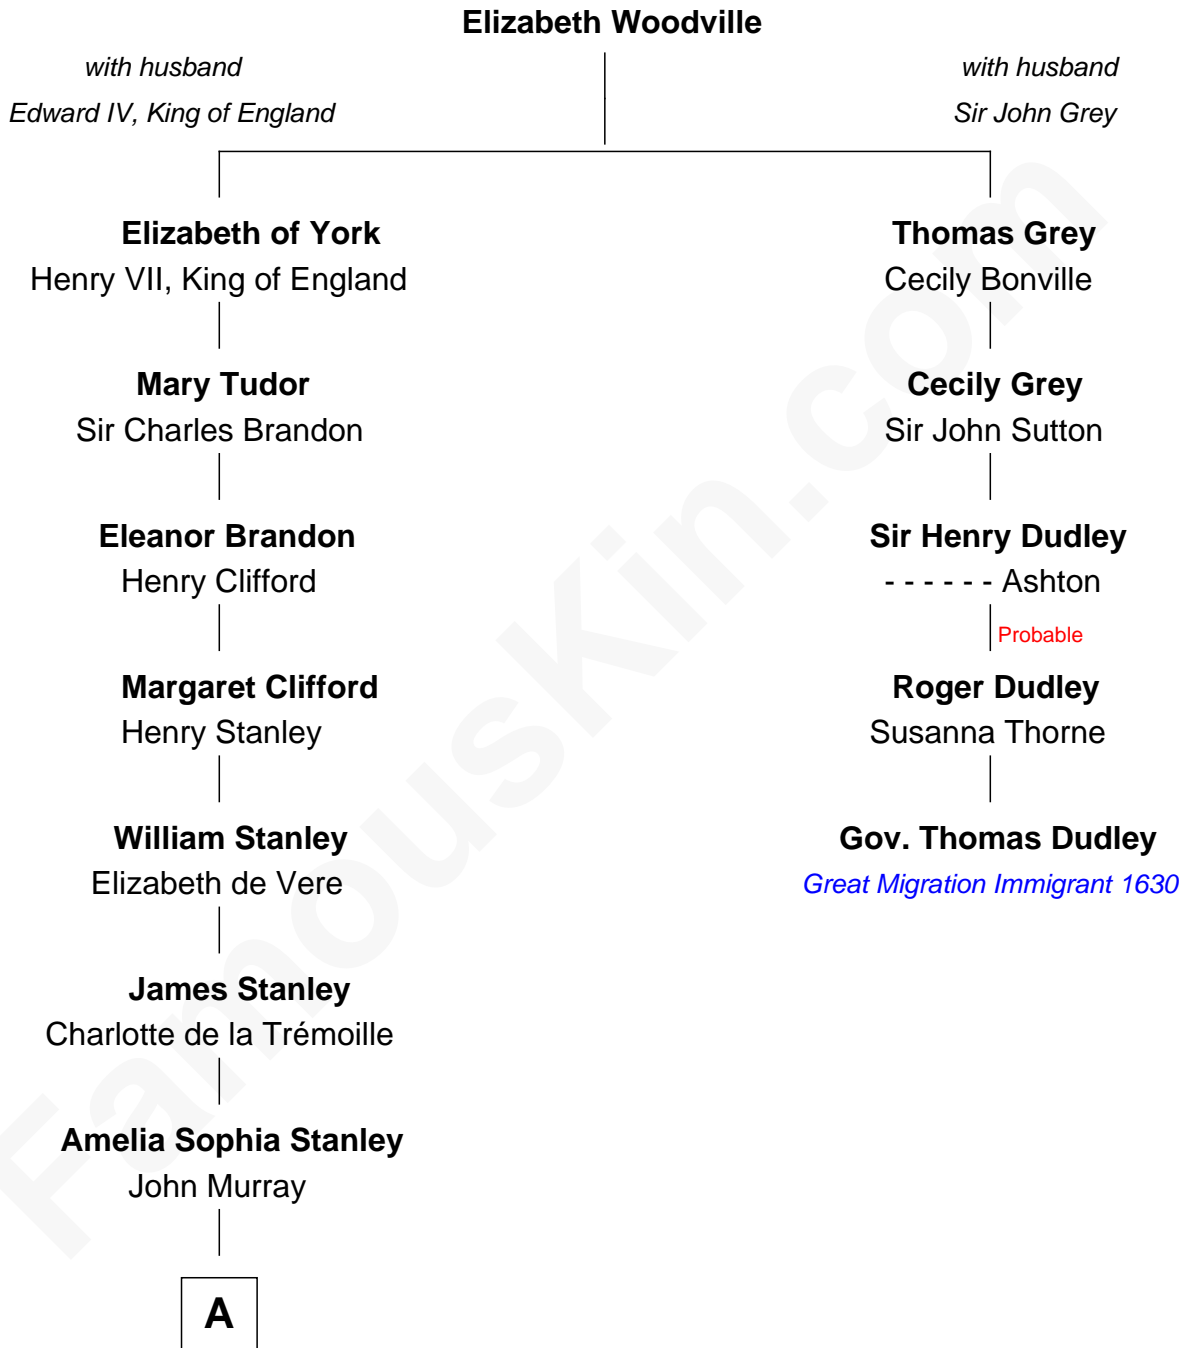

# FamousKin.com Relationship Chart of

**Guy Ritchie**

*British Filmmaker*

4th cousin 12 times removed of

**Gov. Thomas Dudley**

*(1576 - 1653) Great Migration Immigrant 1630*

**A**

—  
**Charles Murray**

Catherine Watts

—  
**Anne Murray**

John Cochrane

—  
**Catherine Cochrane**

Alexander Stewart

—  
**Sir John Stewart**

Anne Dashwood

—  
**Charlotte Stewart**