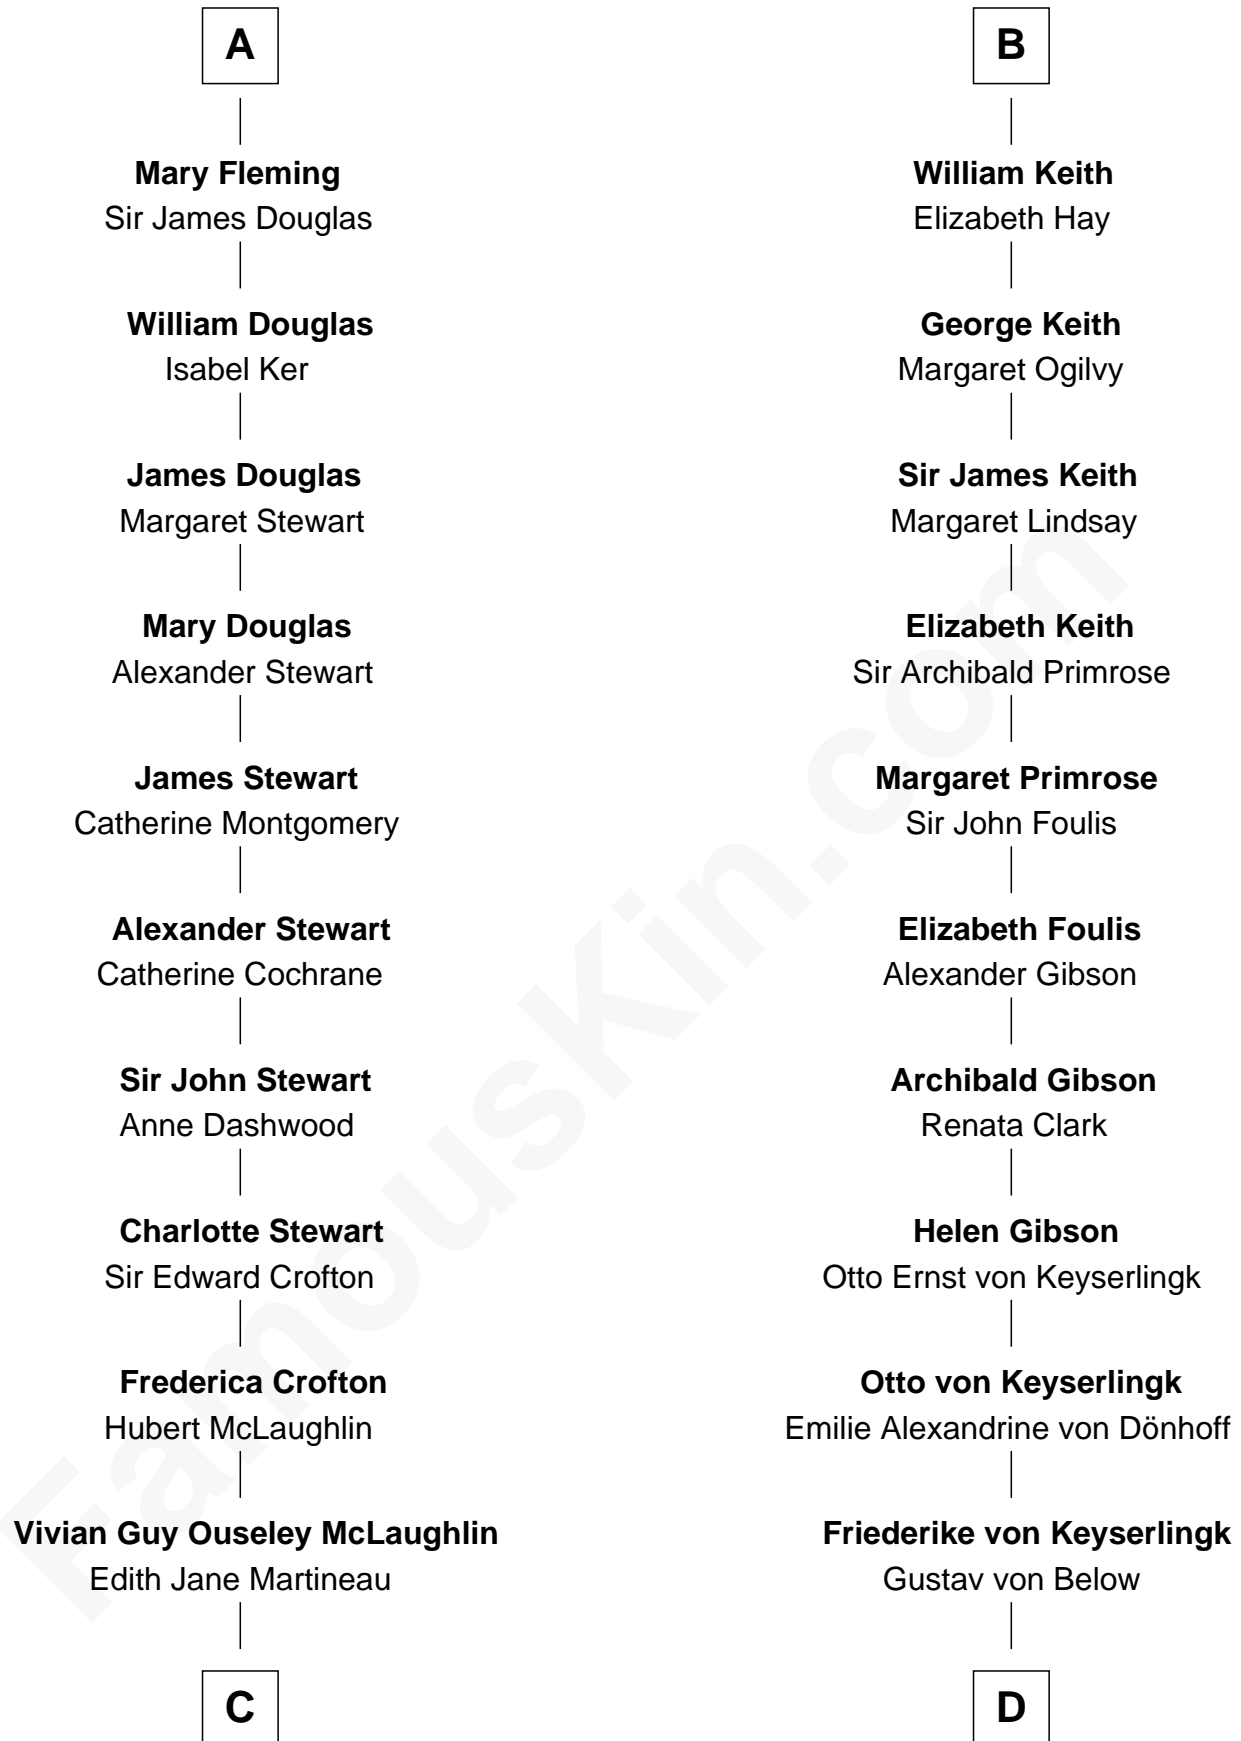

# FamousKin.com Relationship Chart of

**Guy Ritchie**

*British Filmmaker*

19th cousin 1 time removed of

**Wernher von Braun**

*Rocket Scientist*

**C**

**Doris Margaretta McLaughlin**

Stuart John Ritchie

**John Vivian Ritchie**

Amber Mary Parkinson

**Guy Ritchie**

*British Filmmaker*

**D**

**Karl Emil Gustav von Below**

Eleonore Melitta Behrend

**Marie Eleonore Dorothea von Below**

Wernher von Quistorp

**Emmy von Quistorp**

Magnus von Braun

**Wernher von Braun**

*Rocket Scientist*