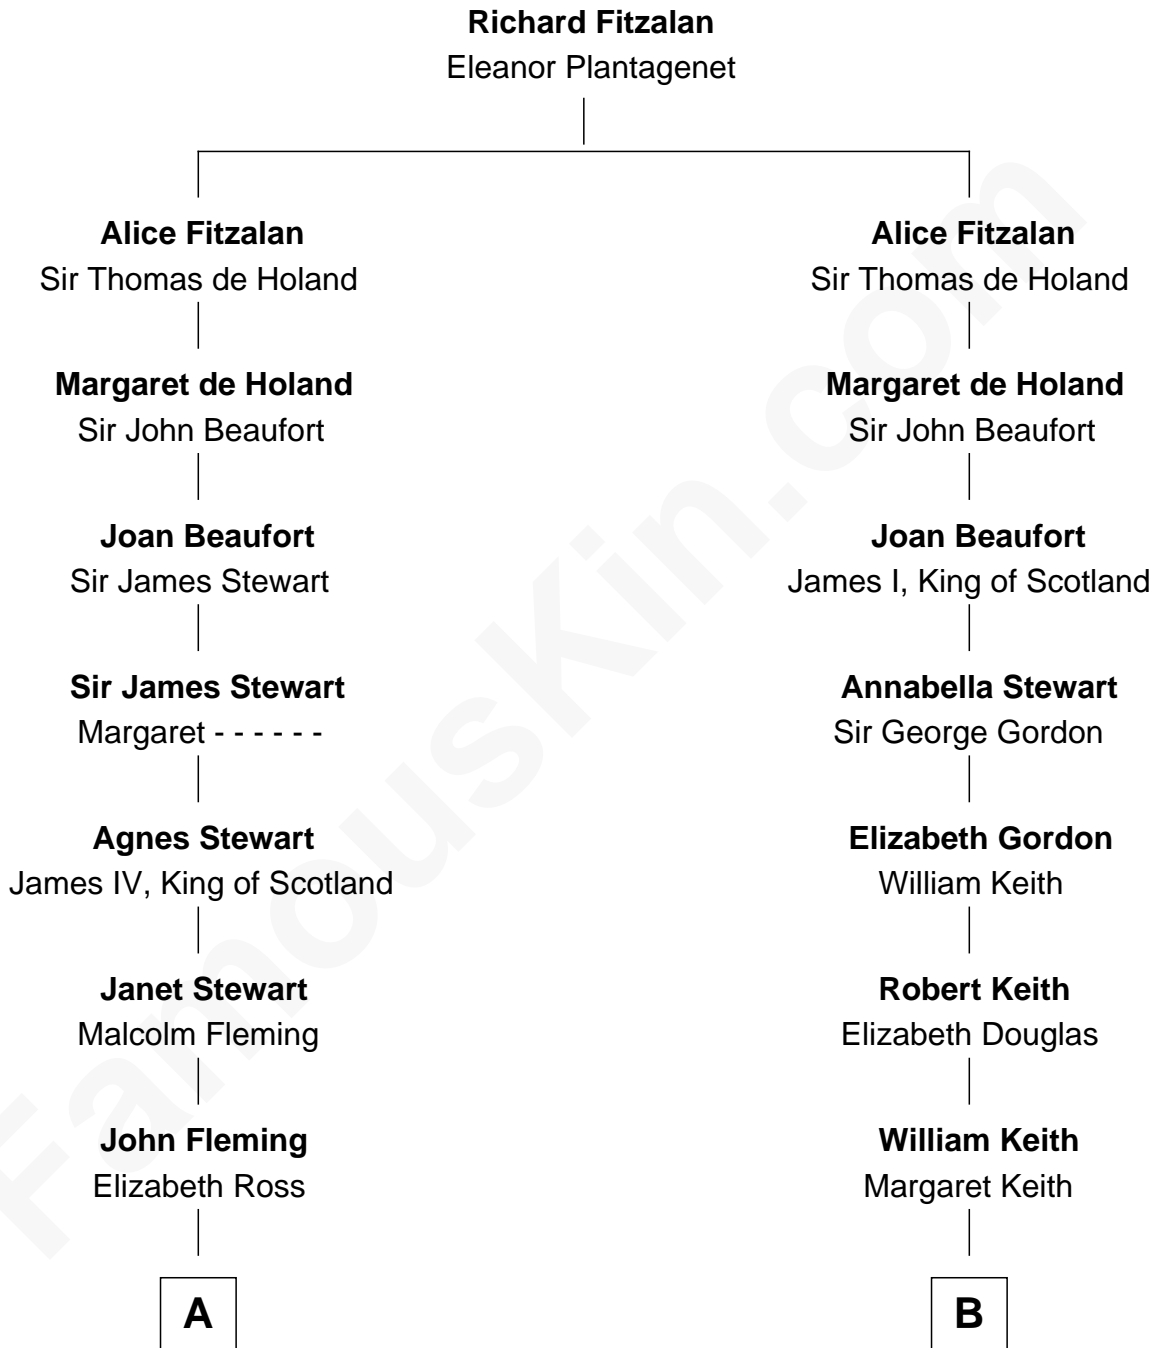

# FamousKin.com Relationship Chart of

**Guy Ritchie**

*British Filmmaker*

19th cousin 1 time removed of

**Wernher von Braun**

*Rocket Scientist*

**C**

**Doris Margaretta McLaughlin**

Stuart John Ritchie

**John Vivian Ritchie**

Amber Mary Parkinson

**Guy Ritchie**

*British Filmmaker*

**D**

**Karl Emil Gustav von Below**

Eleonore Melitta Behrend

**Marie Eleonore Dorothea von Below**

Wernher von Quistorp

**Emmy von Quistorp**

Magnus von Braun

**Wernher von Braun**

*Rocket Scientist*