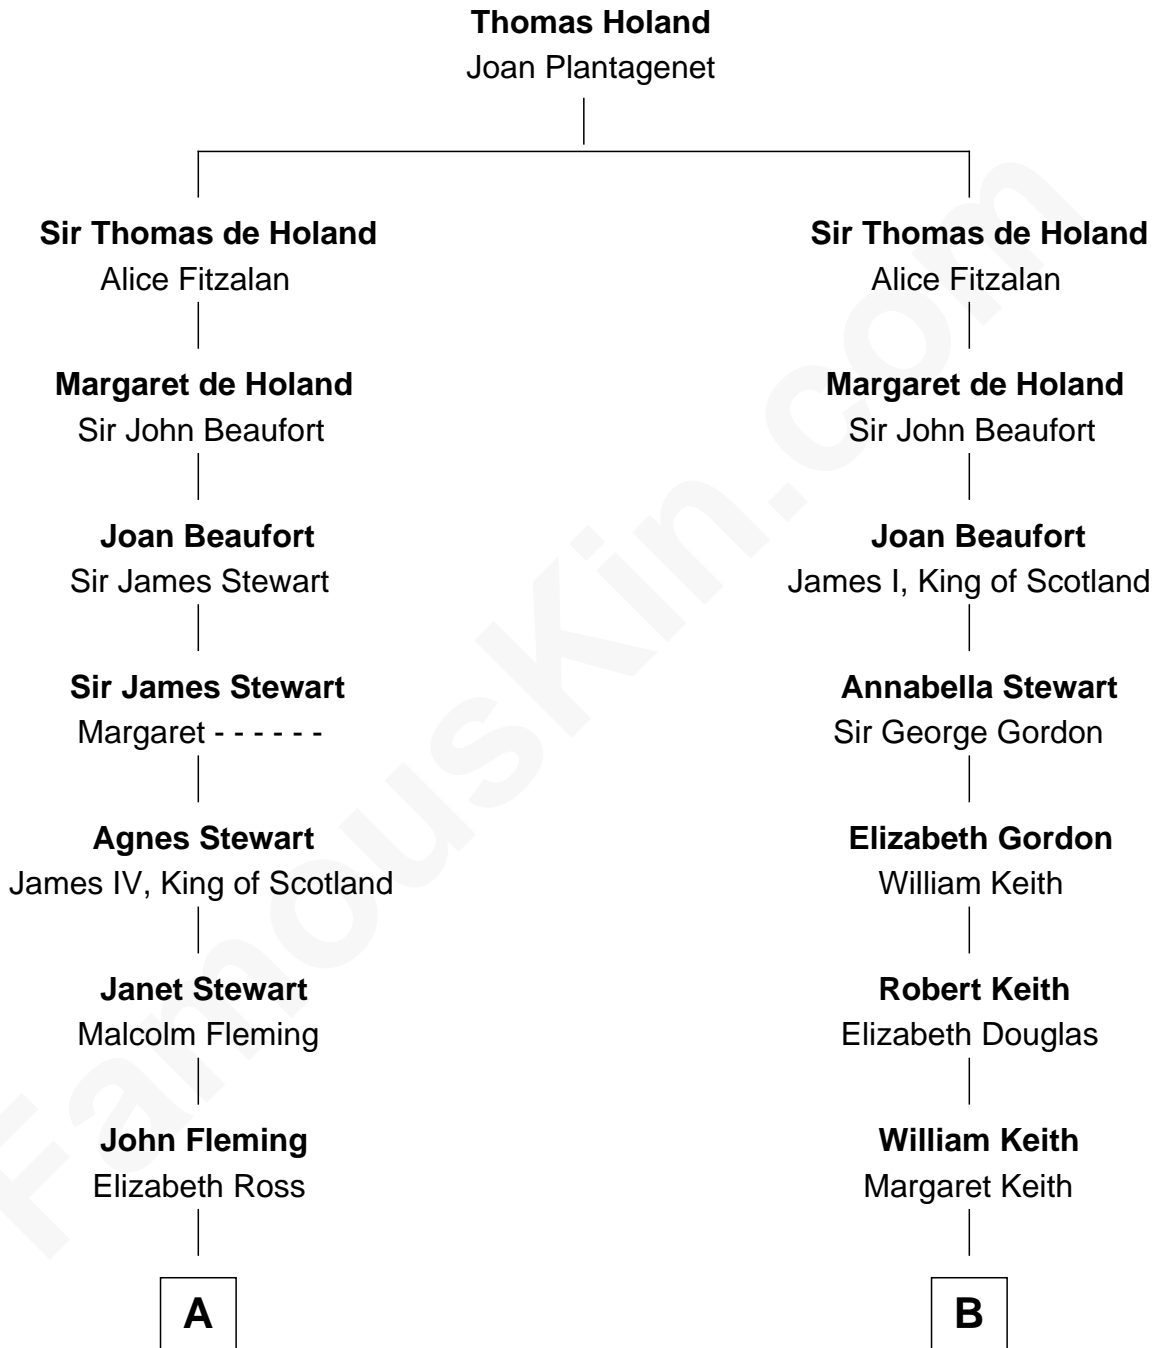

FamousKin.com Relationship Chart of

Guy Ritchie

British Filmmaker

19th cousin 1 time removed of

Wernher von Braun

Rocket Scientist

C

Doris Margaretta McLaughlin

Stuart John Ritchie

John Vivian Ritchie

Amber Mary Parkinson

Guy Ritchie

British Filmmaker

D

Karl Emil Gustav von Below

Eleonore Melitta Behrend

Marie Eleonore Dorothea von Below

Wernher von Quistorp

Emmy von Quistorp

Magnus von Braun

Wernher von Braun

Rocket Scientist