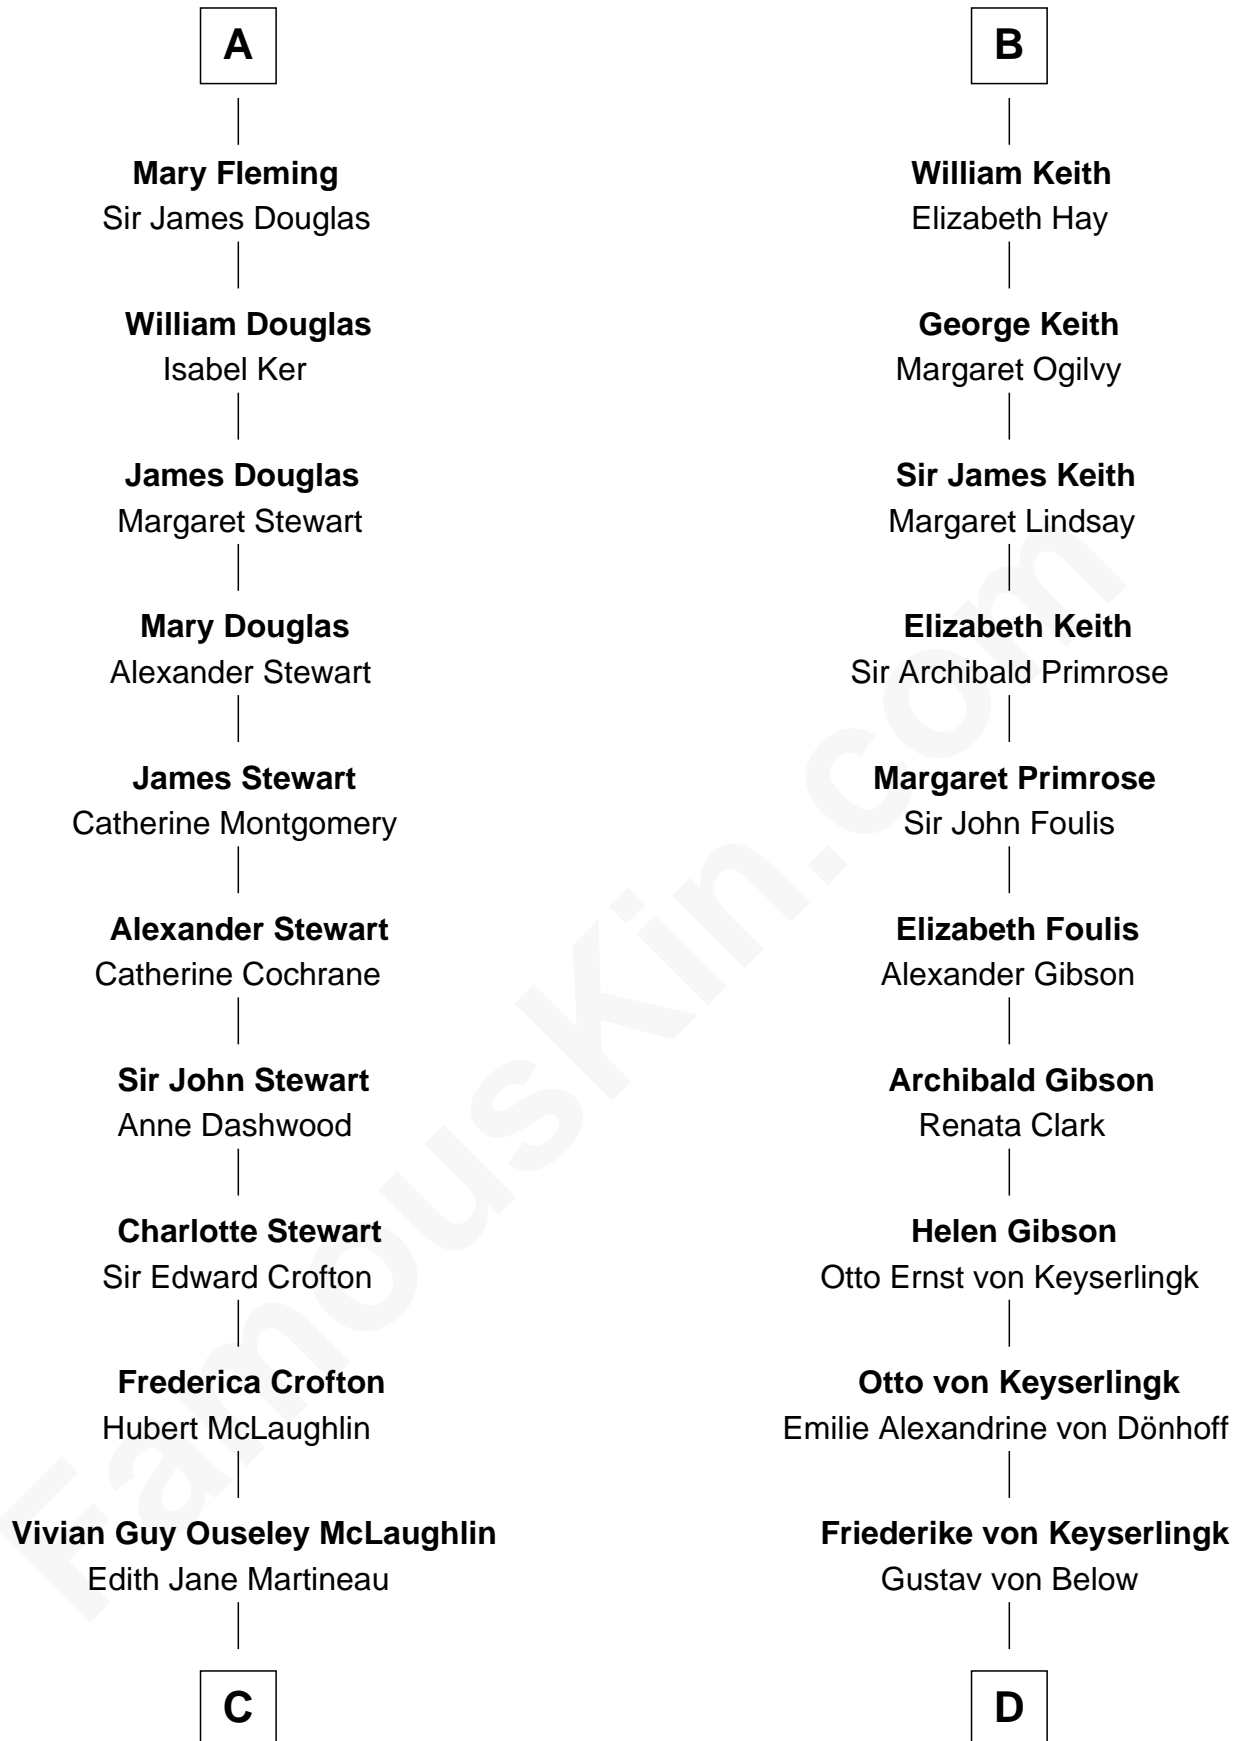

FamousKin.com Relationship Chart of

Guy Ritchie

British Filmmaker

19th cousin 1 time removed of

Wernher von Braun

Rocket Scientist

C

Doris Margaretta McLaughlin

Stuart John Ritchie

John Vivian Ritchie

Amber Mary Parkinson

Guy Ritchie

British Filmmaker

D

Karl Emil Gustav von Below

Eleonore Melitta Behrend

Marie Eleonore Dorothea von Below

Wernher von Quistorp

Emmy von Quistorp

Magnus von Braun

Wernher von Braun

Rocket Scientist