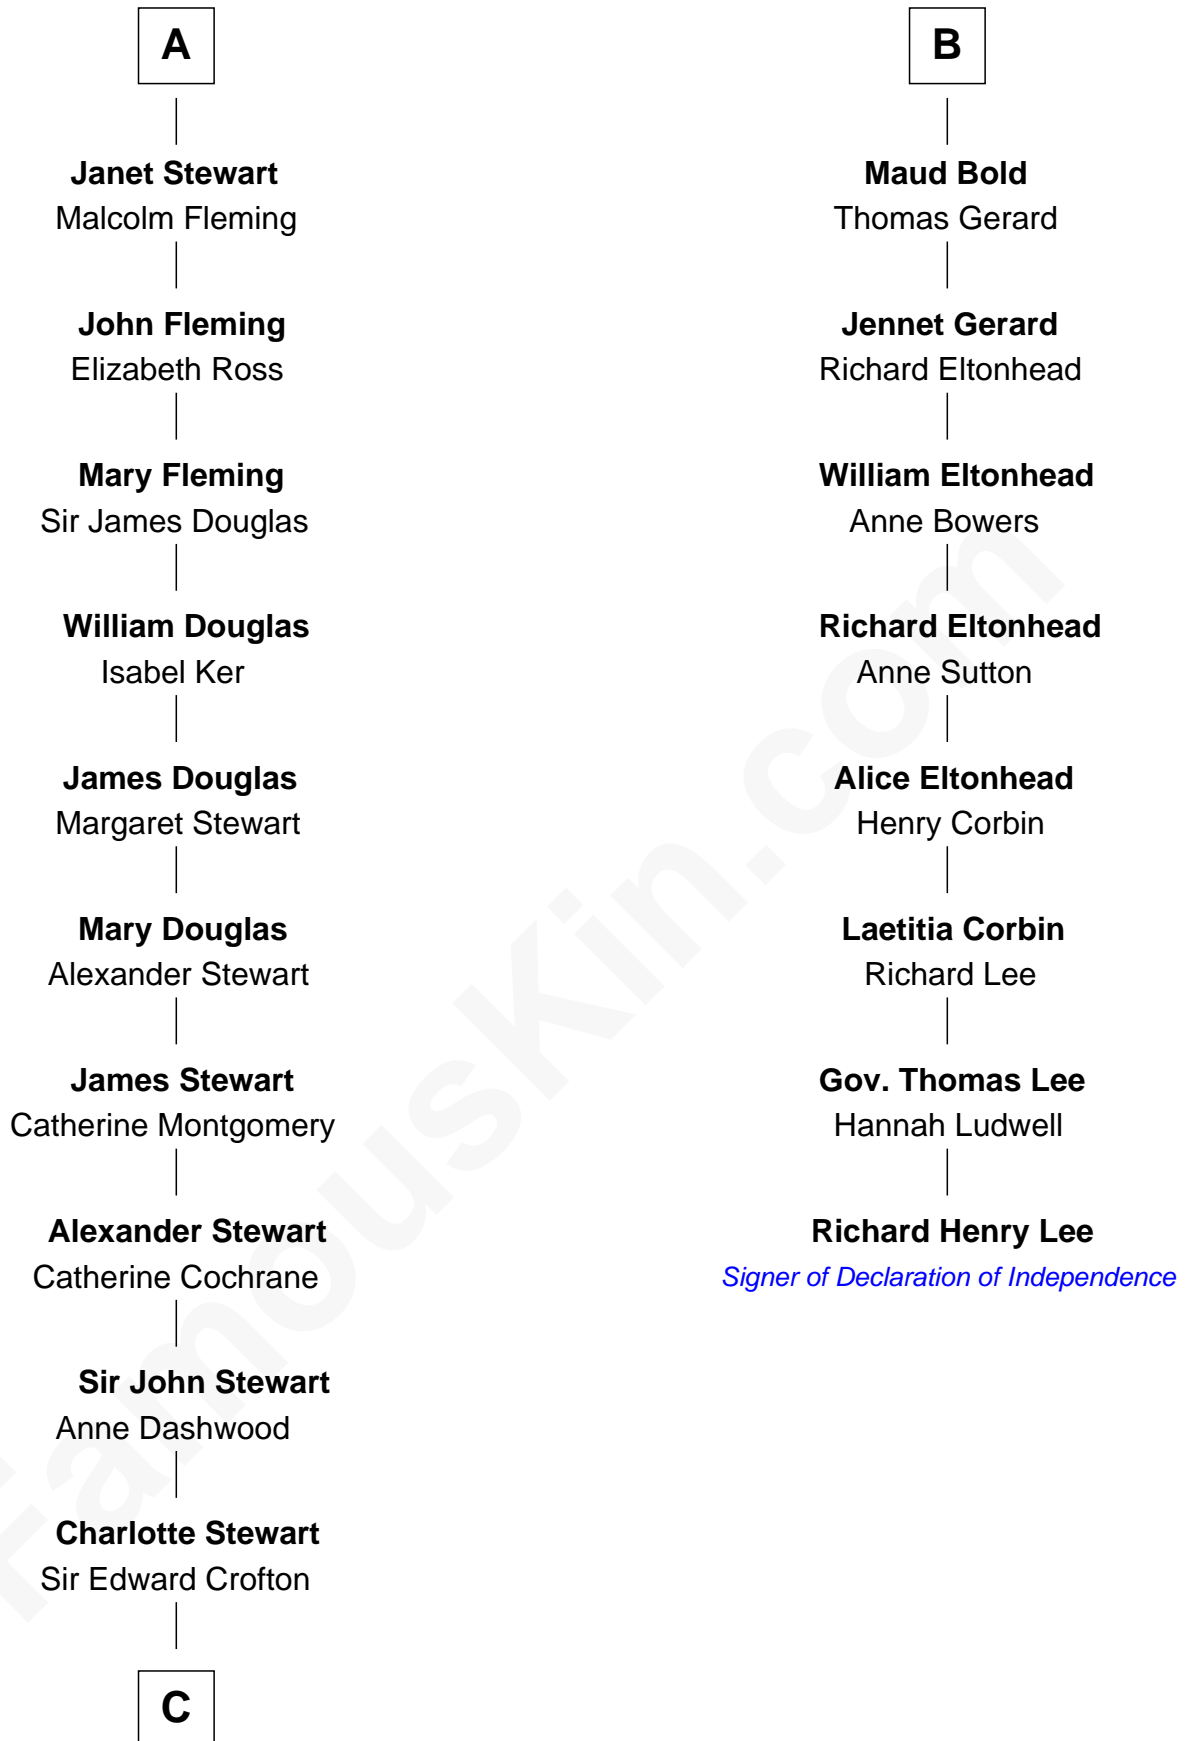

# FamousKin.com Relationship Chart of

**Guy Ritchie**

*British Filmmaker*

14th cousin 7 times removed of

**Richard Henry Lee**

*Signer of the Declaration of Independence*

**Edmund Plantagenet**

Blanche of Artois