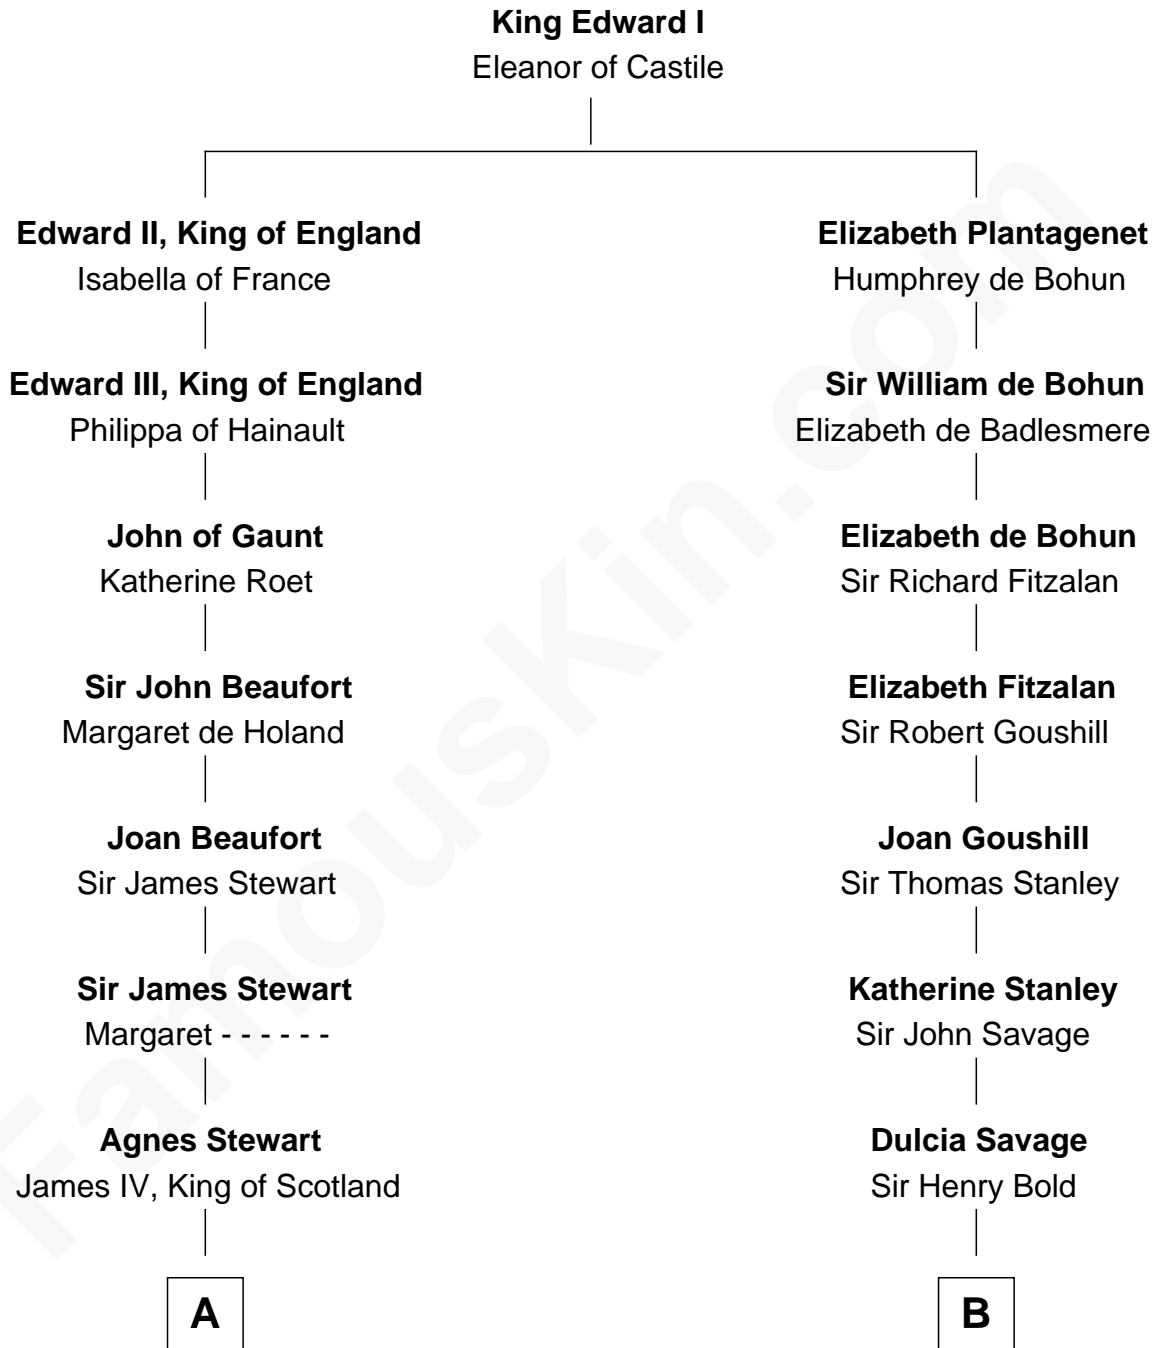

# FamousKin.com Relationship Chart of

**Guy Ritchie**

*British Filmmaker*

14th cousin 7 times removed of

**Richard Henry Lee**

*Signer of the Declaration of Independence*

**C**

Frederica Crofton

Hubert McLaughlin

Vivian Guy Ouseley McLaughlin

Edith Jane Martineau

Doris Margareta McLaughlin

Stuart John Ritchie

John Vivian Ritchie

Amber Mary Parkinson

**Guy Ritchie**