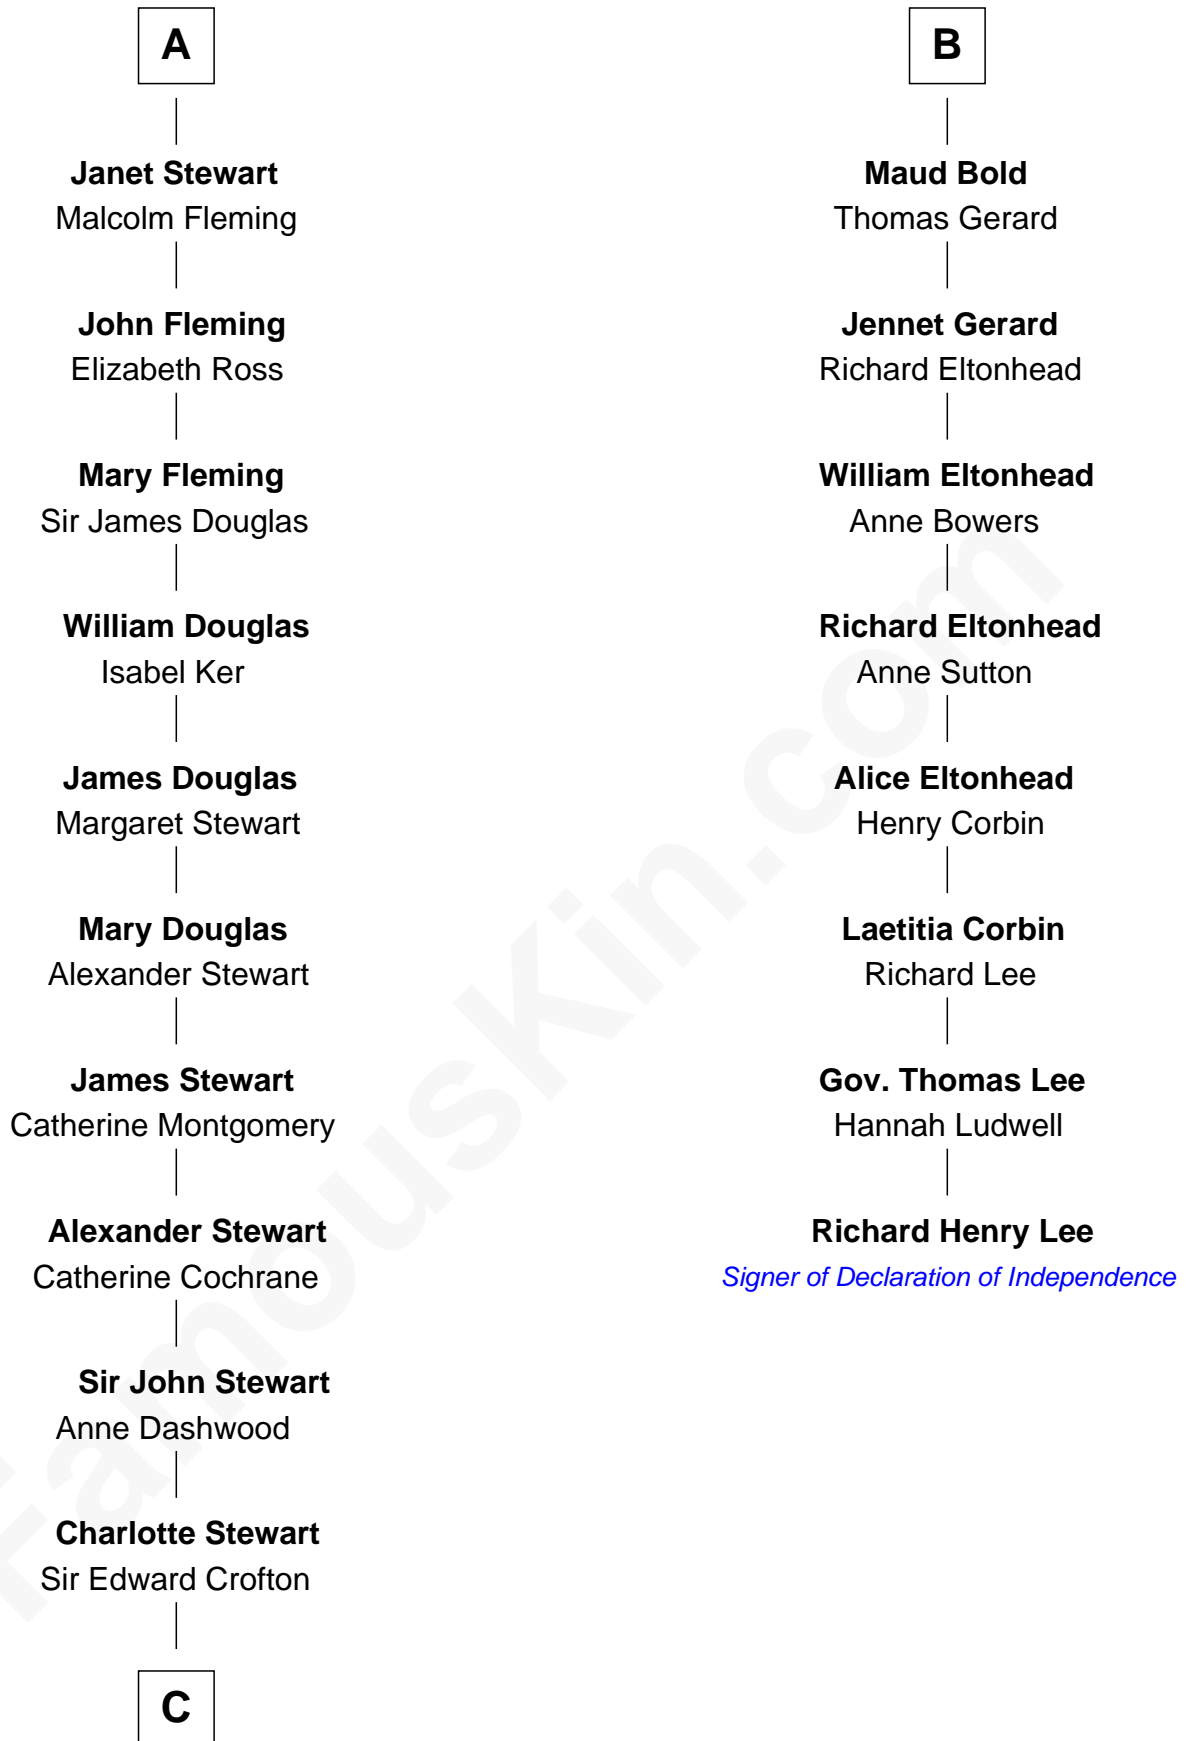

# FamousKin.com Relationship Chart of

**Guy Ritchie**

*British Filmmaker*

14th cousin 7 times removed of

**Richard Henry Lee**

*Signer of the Declaration of Independence*

**C**

Frederica Crofton

Hubert McLaughlin

Vivian Guy Ouseley McLaughlin

Edith Jane Martineau

Doris Margareta McLaughlin

Stuart John Ritchie

John Vivian Ritchie

Amber Mary Parkinson

**Guy Ritchie**