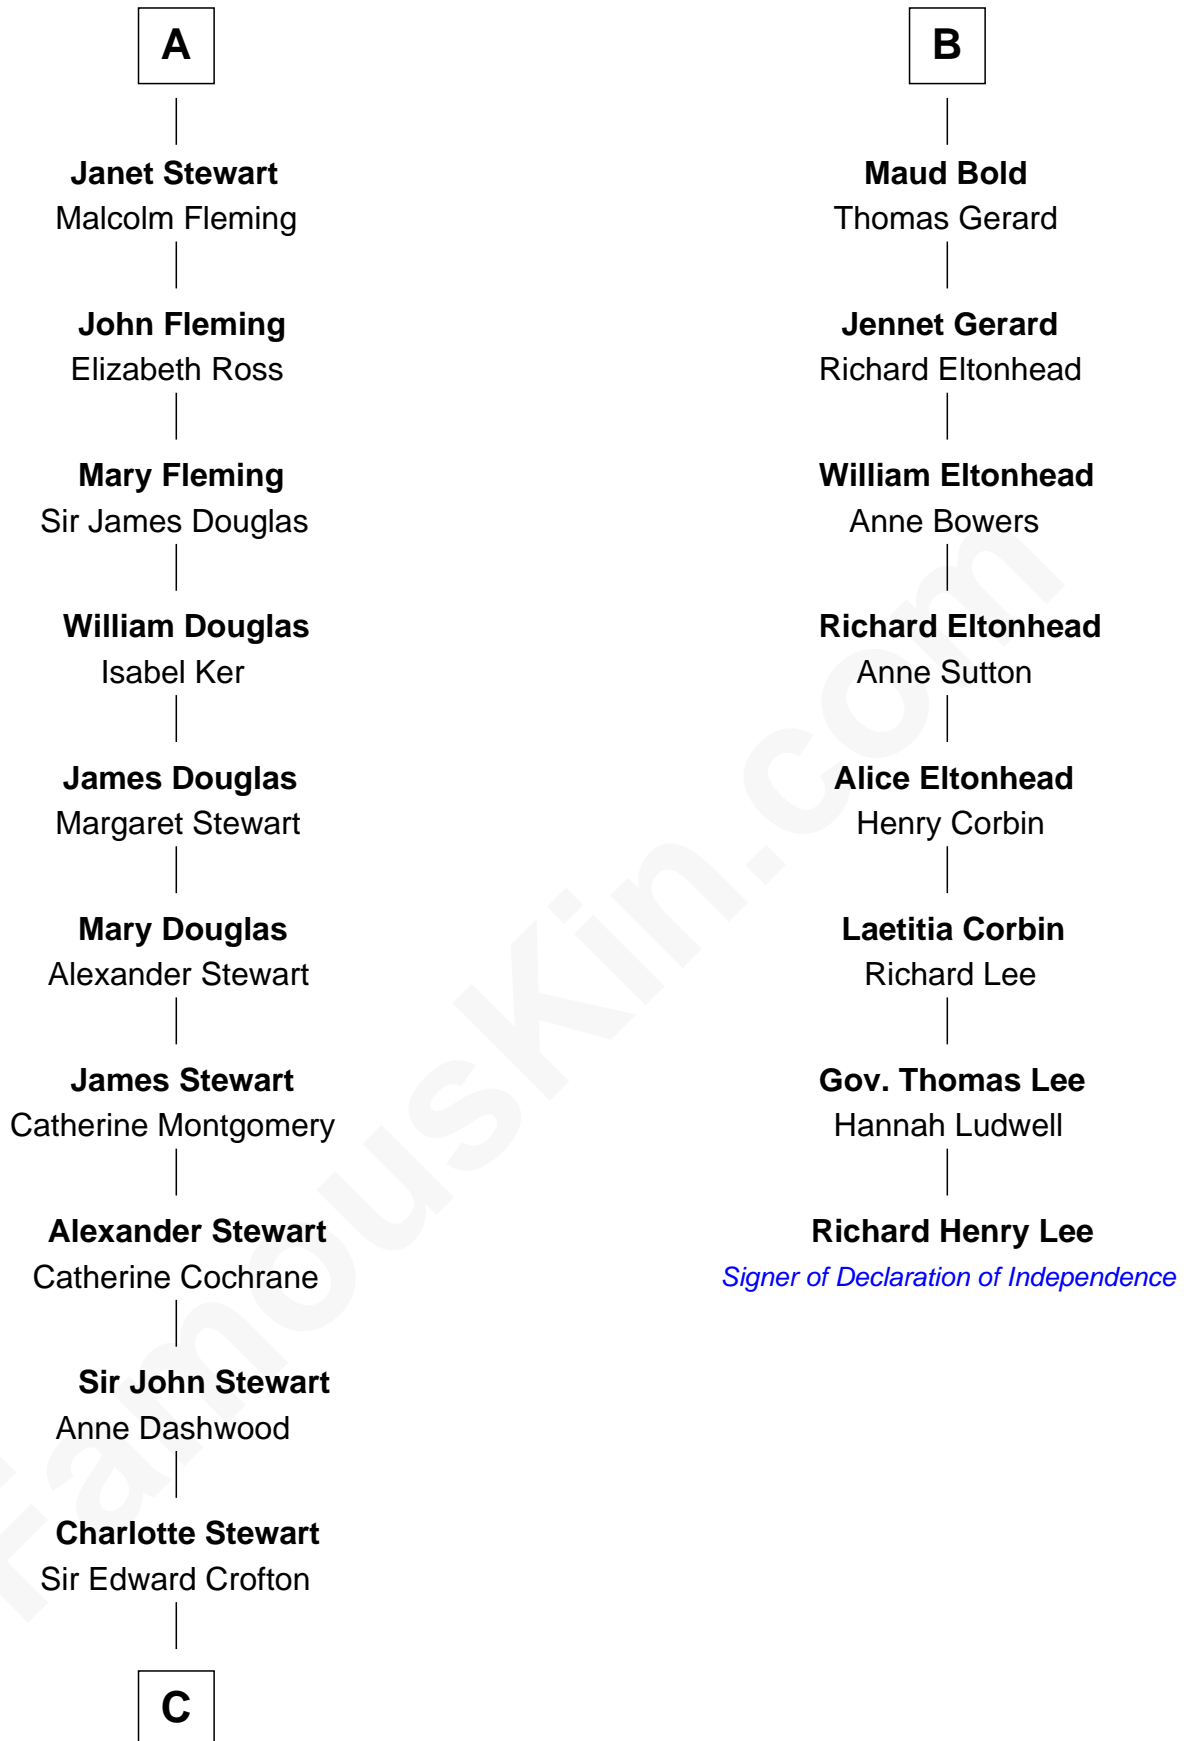

FamousKin.com Relationship Chart of

Guy Ritchie

British Filmmaker

14th cousin 7 times removed of

Richard Henry Lee

Signer of the Declaration of Independence

Sir Patrick de Chaworth

Isabella de Beauchamp