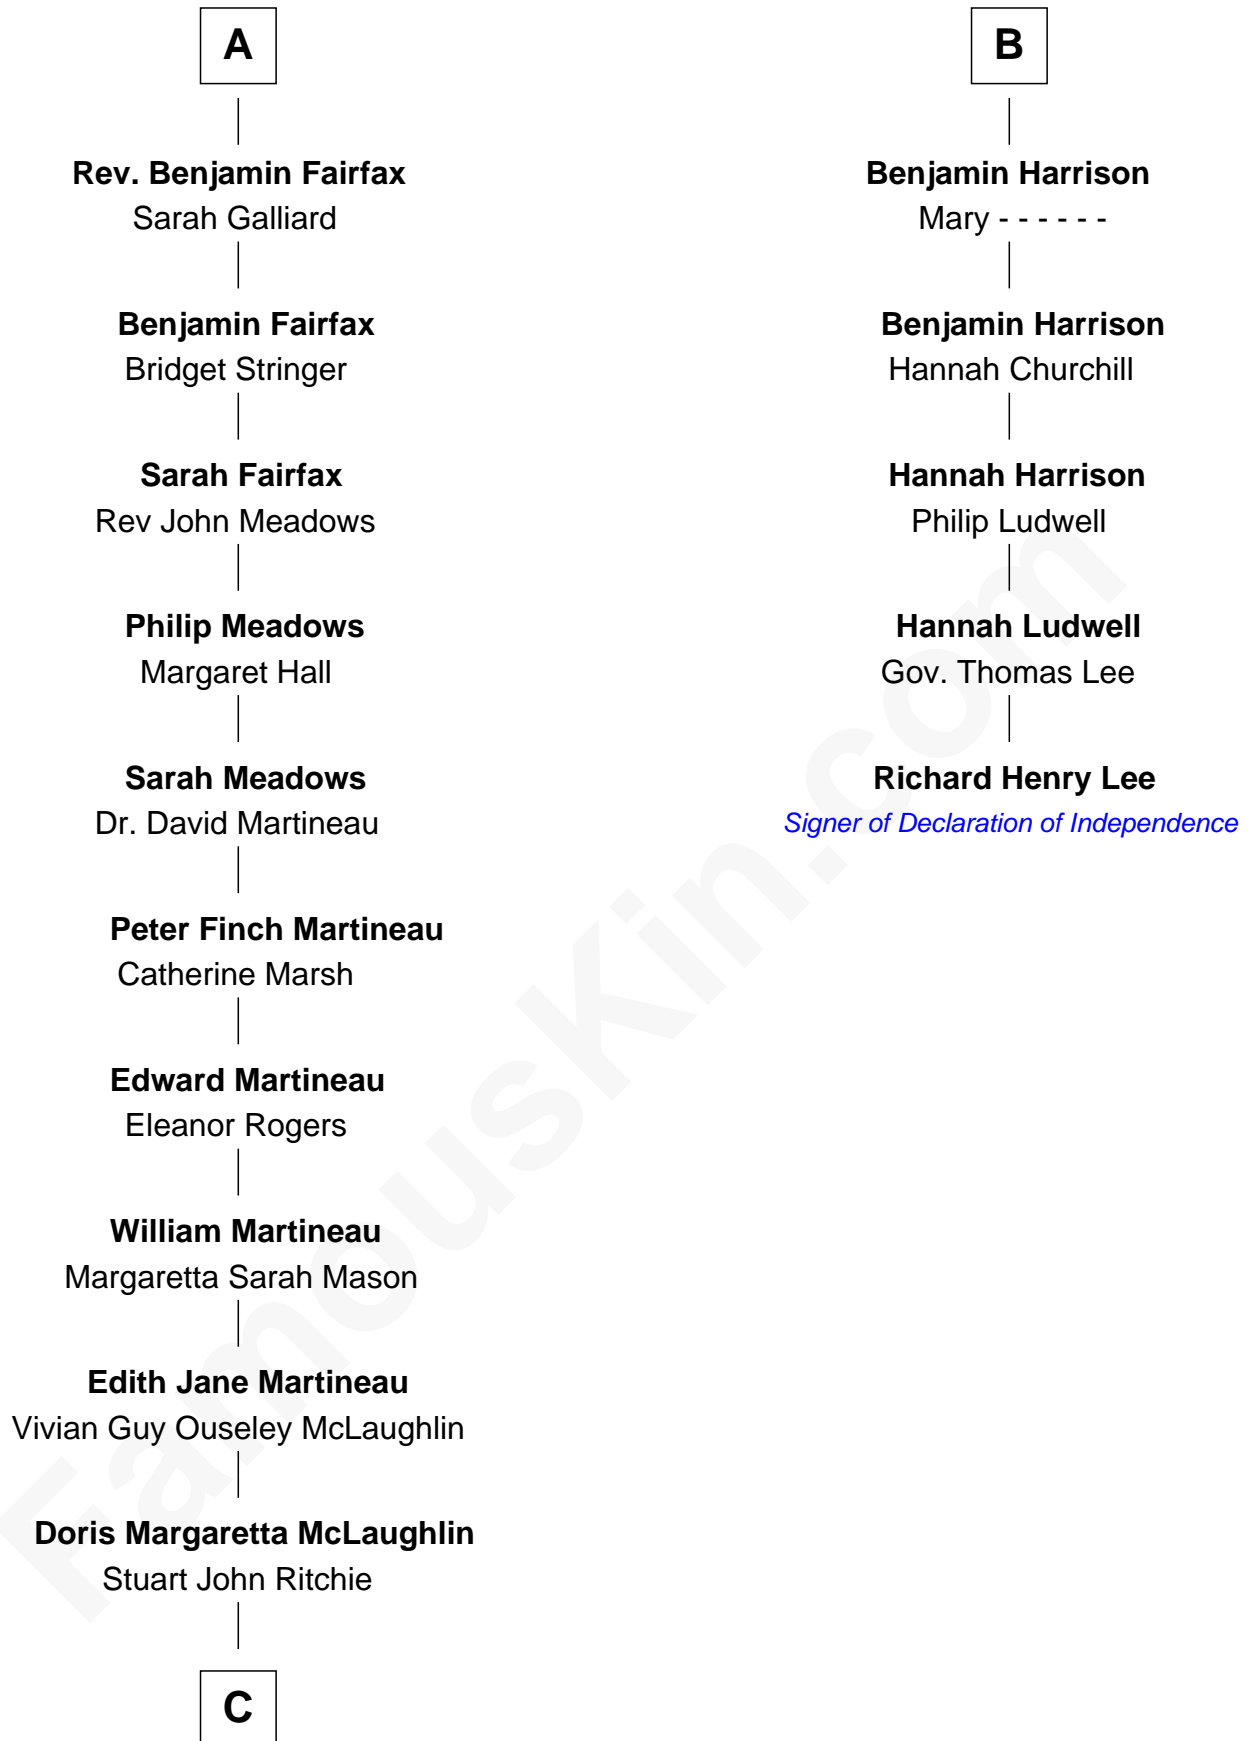

FamousKin.com Relationship Chart of

Guy Ritchie

British Filmmaker

11th cousin 7 times removed of

Richard Henry Lee

Signer of the Declaration of Independence

C

—
John Vivian Ritchie
Amber Mary Parkinson