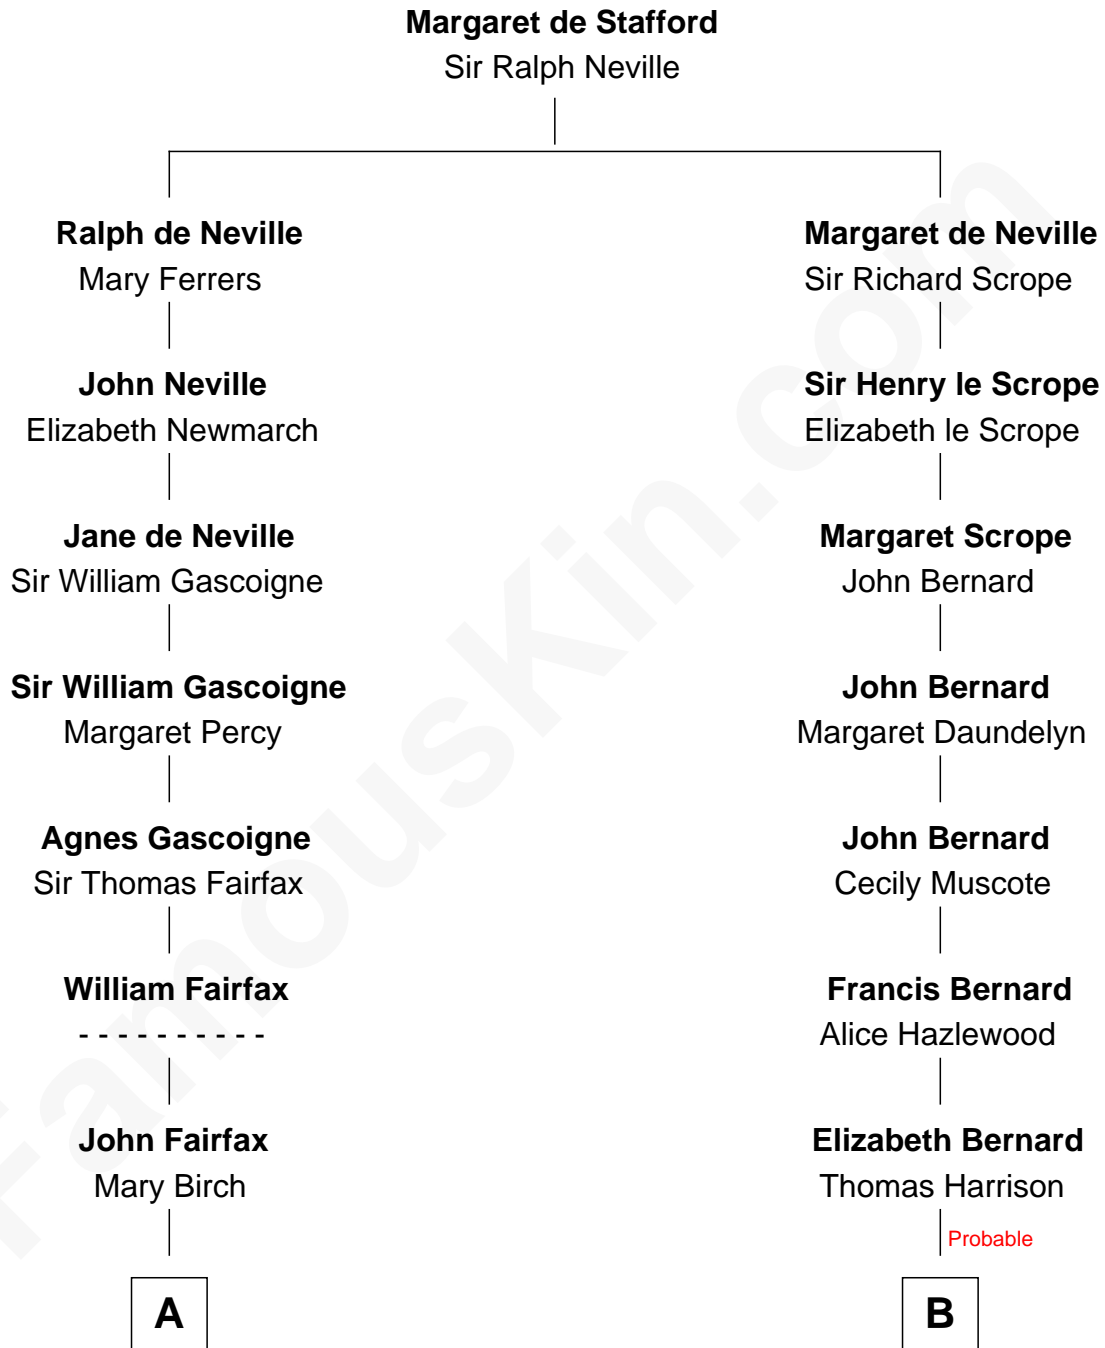

FamousKin.com Relationship Chart of

Guy Ritchie

British Filmmaker

11th cousin 7 times removed of

Richard Henry Lee

Signer of the Declaration of Independence

C

—
John Vivian Ritchie
Amber Mary Parkinson

—
Guy Ritchie
British Filmmaker

FamousKin.com