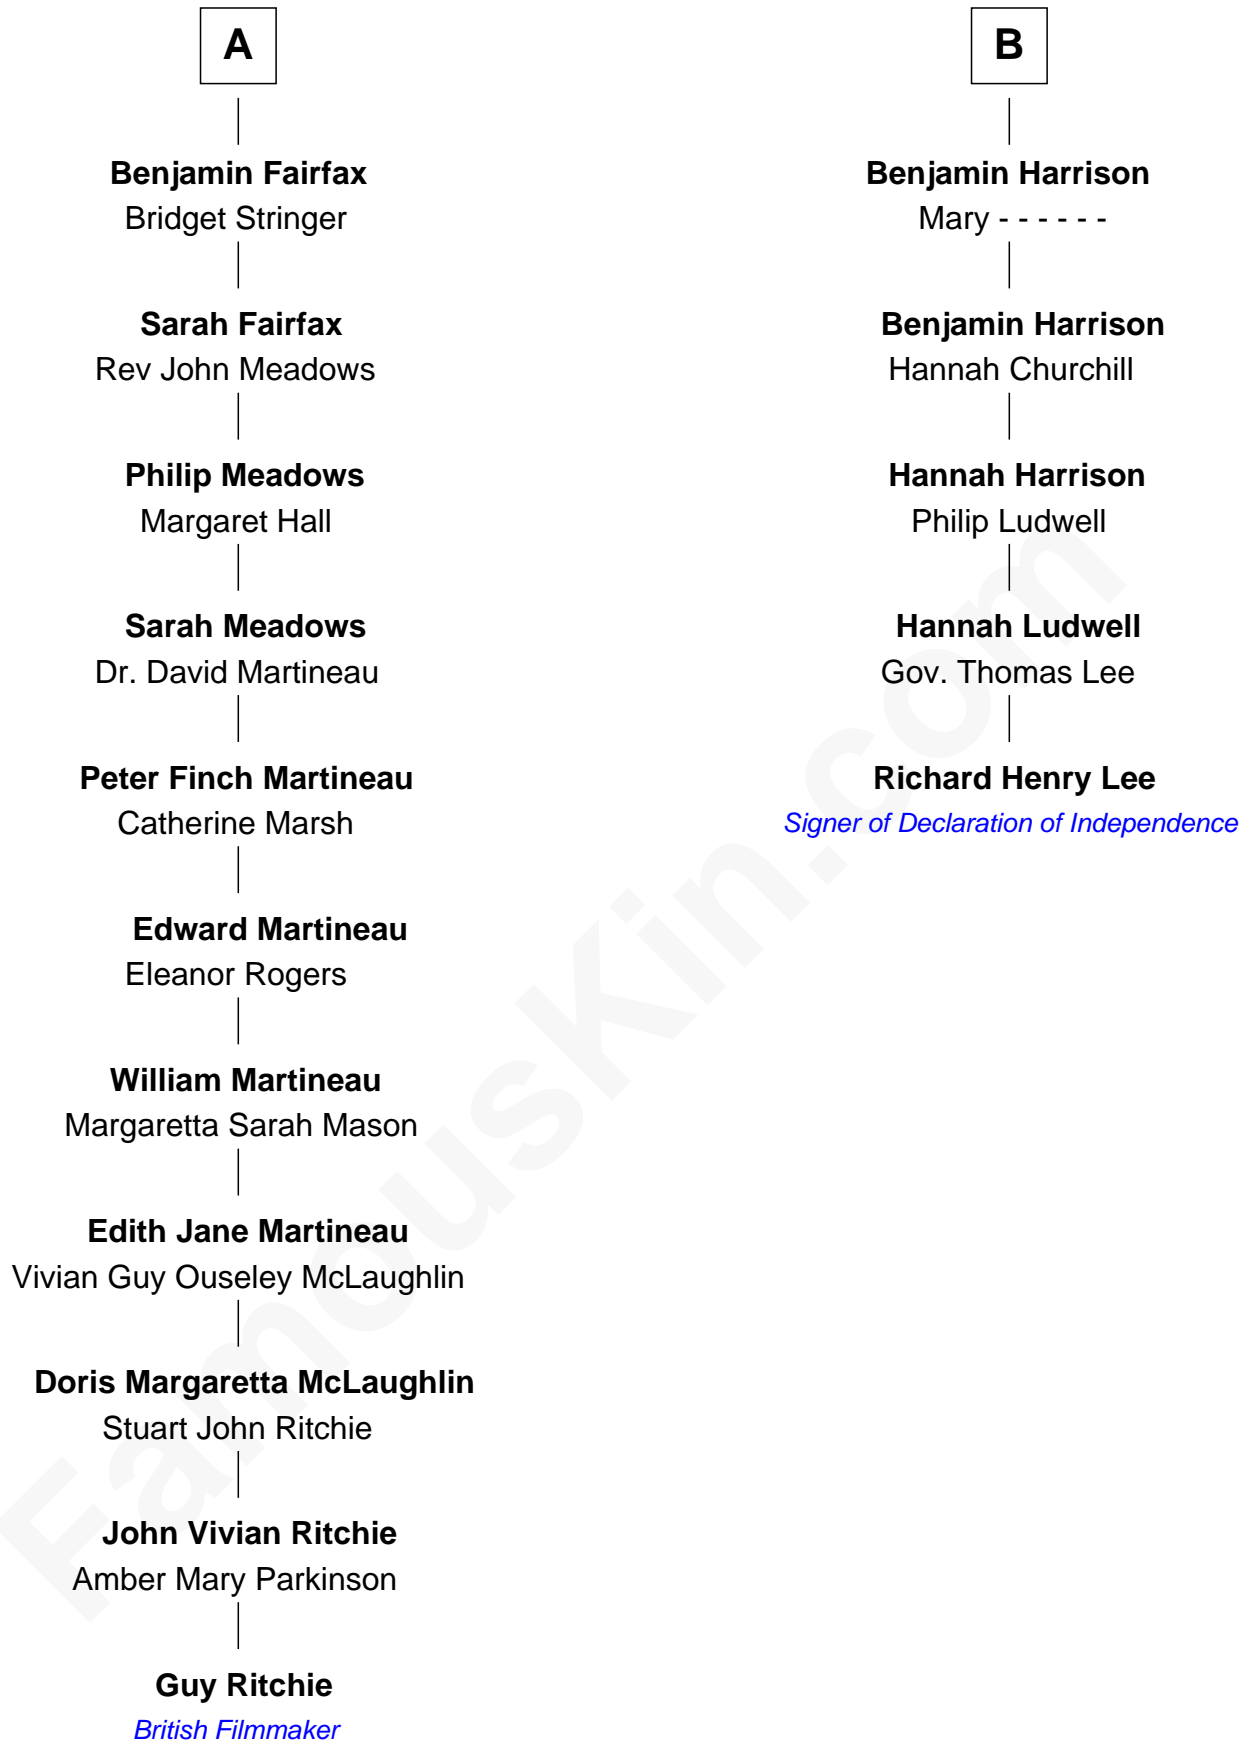

# FamousKin.com Relationship Chart of

**Guy Ritchie**

*British Filmmaker*

11th cousin 6 times removed of

**Richard Henry Lee**

*Signer of the Declaration of Independence*

Guy Ritchie photo by [Georges Biard](#) (CC BY-SA 3.0)