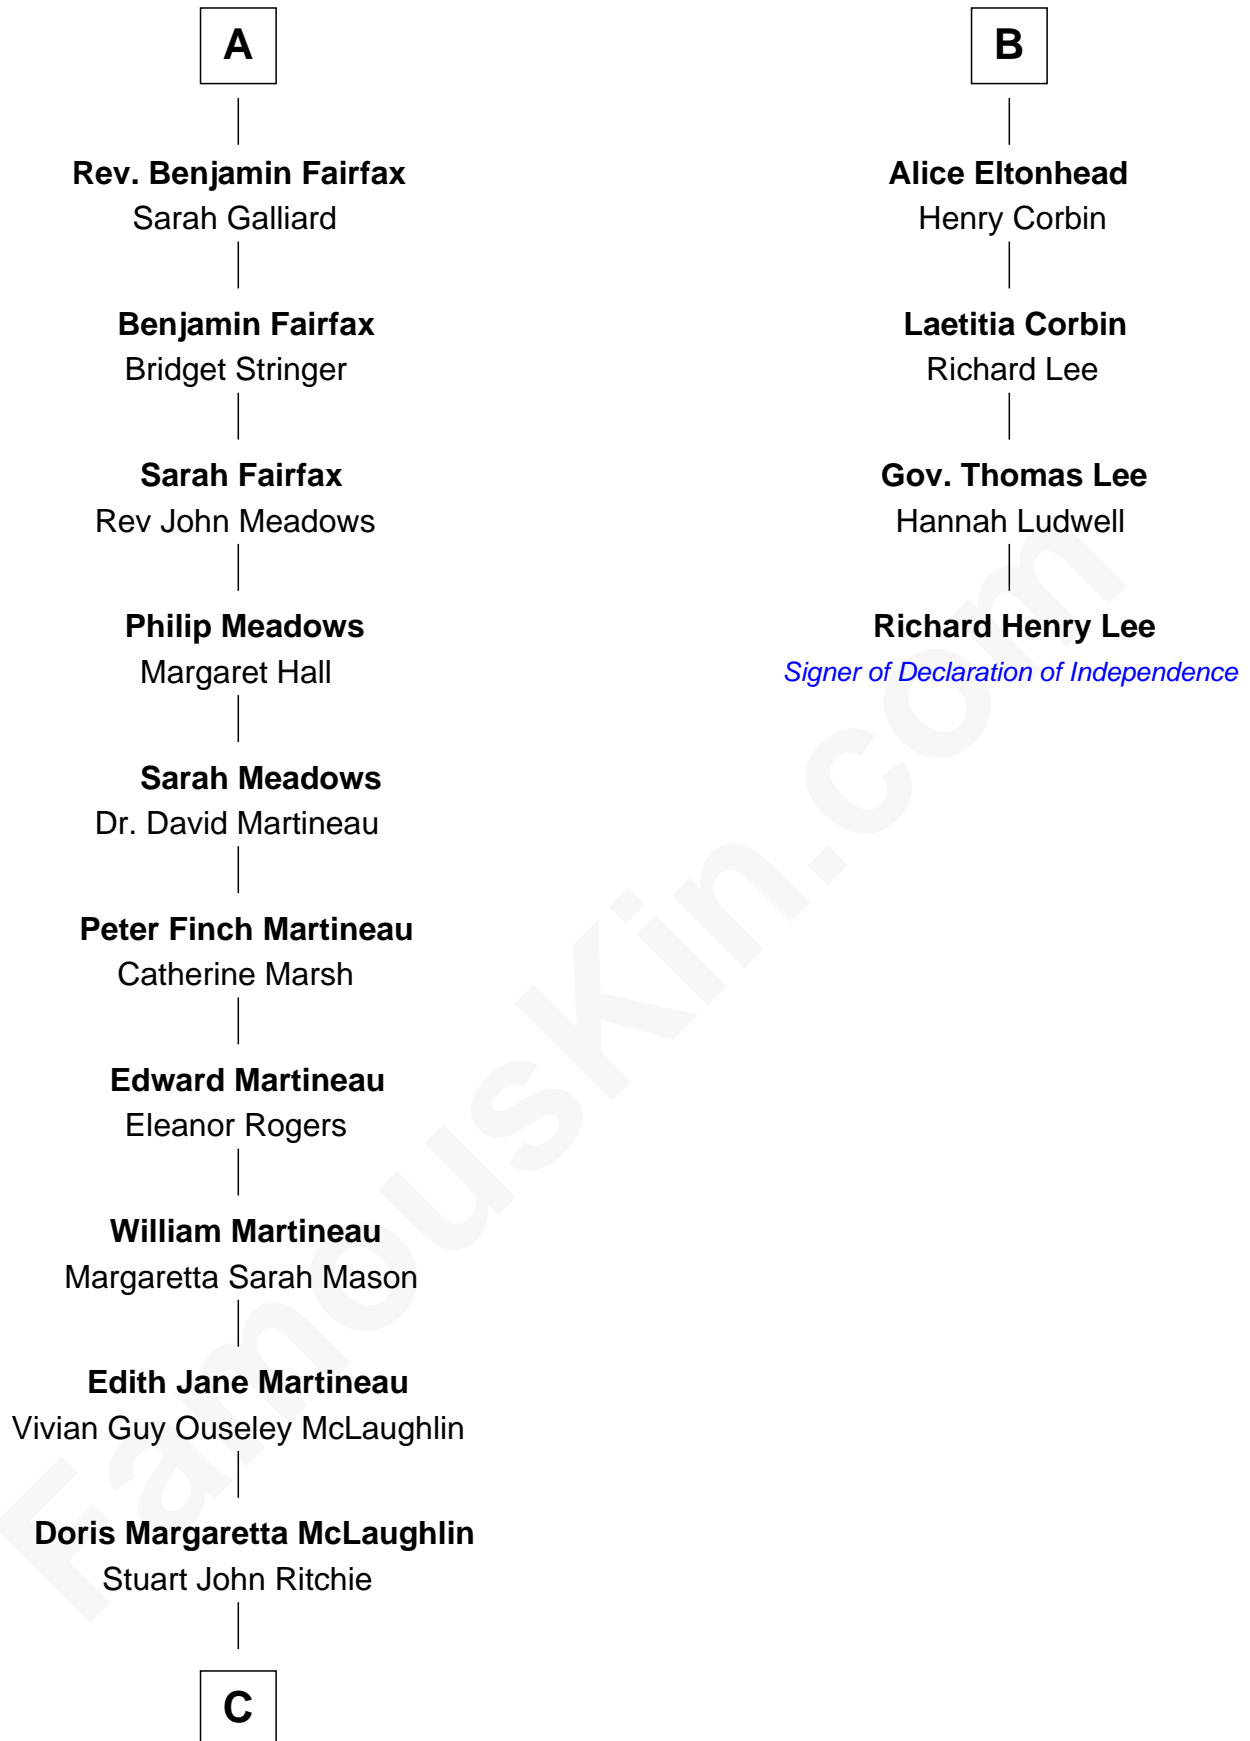

# FamousKin.com Relationship Chart of

**Guy Ritchie**

*British Filmmaker*

10th cousin 8 times removed of

**Richard Henry Lee**

*Signer of the Declaration of Independence*

**Sir Nicholas Harington**

Isabel English

**C**

—  
**John Vivian Ritchie**  
Amber Mary Parkinson

—  
**Guy Ritchie**  
*British Filmmaker*

FamousKin.com