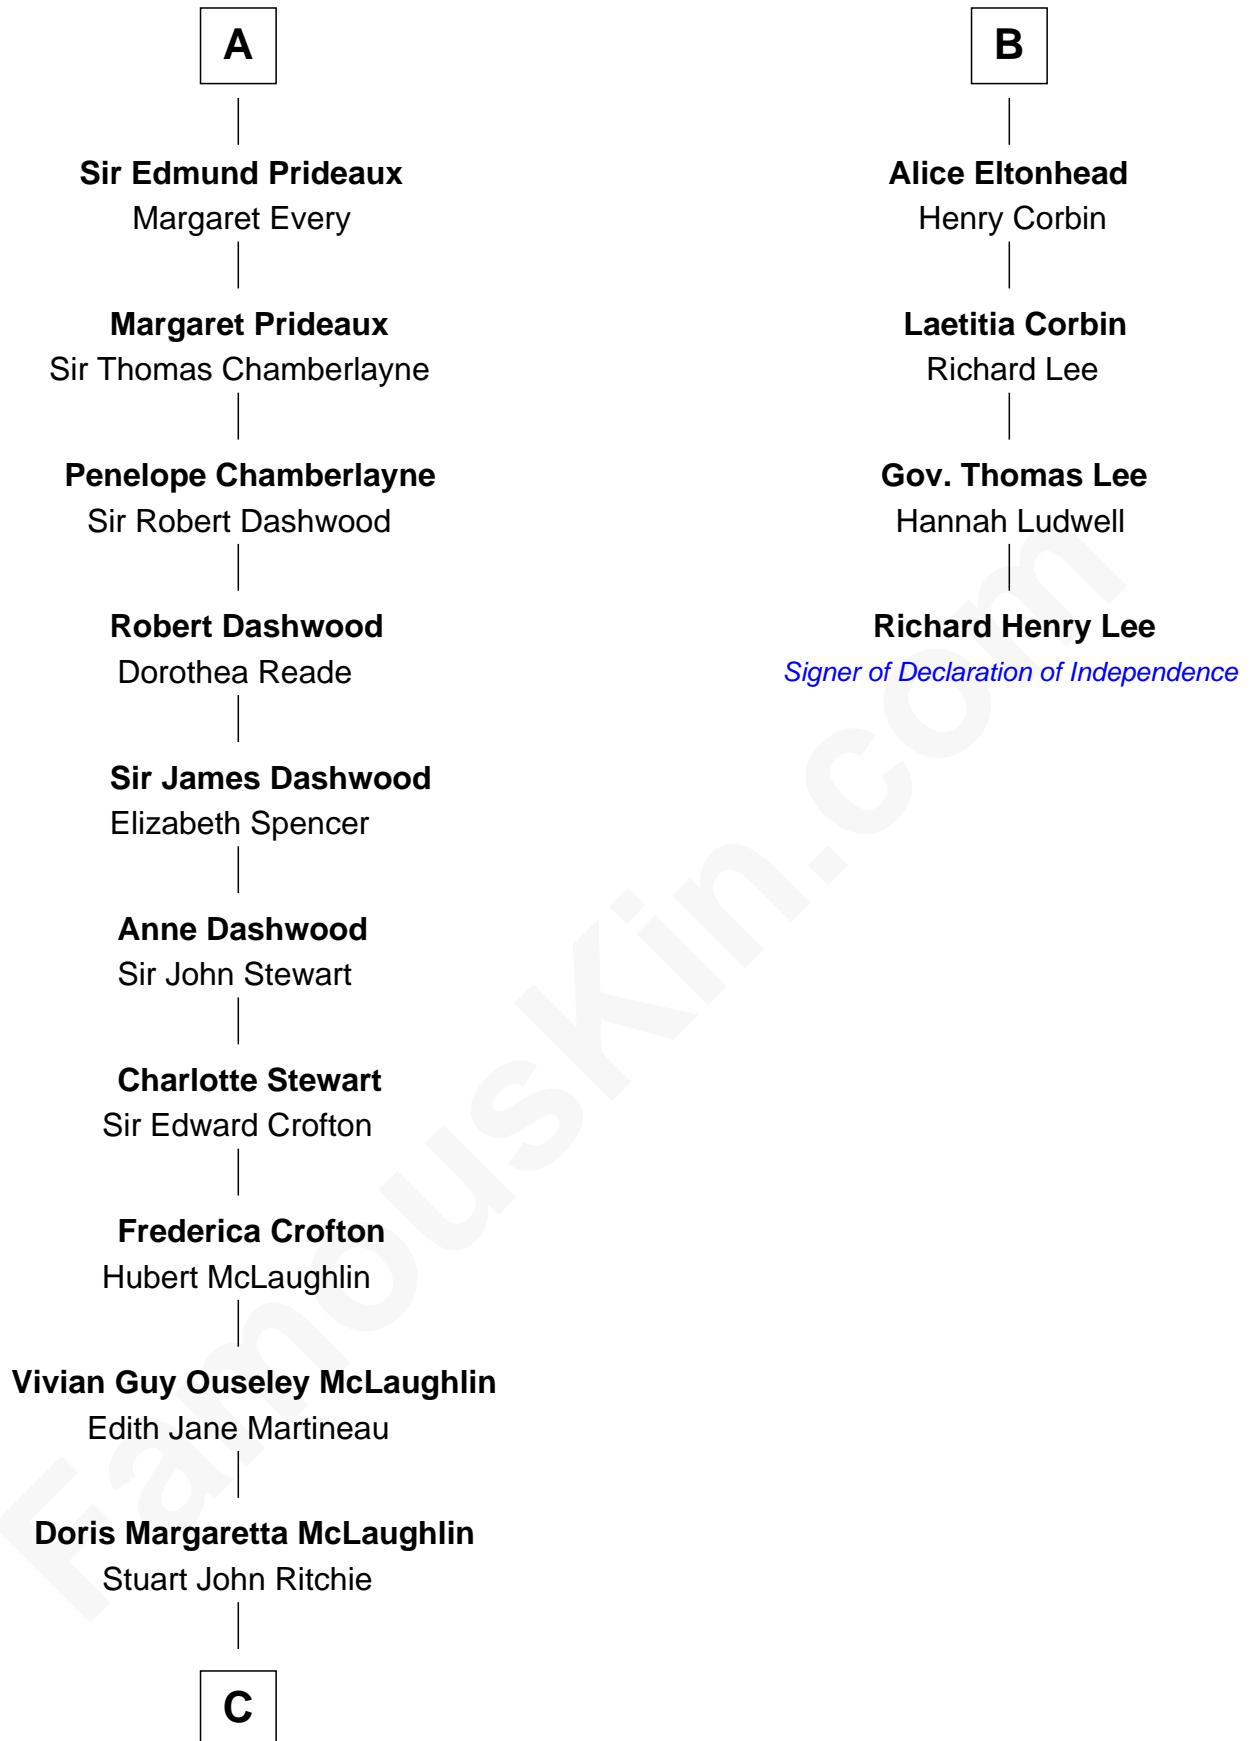

FamousKin.com Relationship Chart of

Guy Ritchie

British Filmmaker

10th cousin 8 times removed of

Richard Henry Lee

Signer of the Declaration of Independence

C

—
John Vivian Ritchie
Amber Mary Parkinson