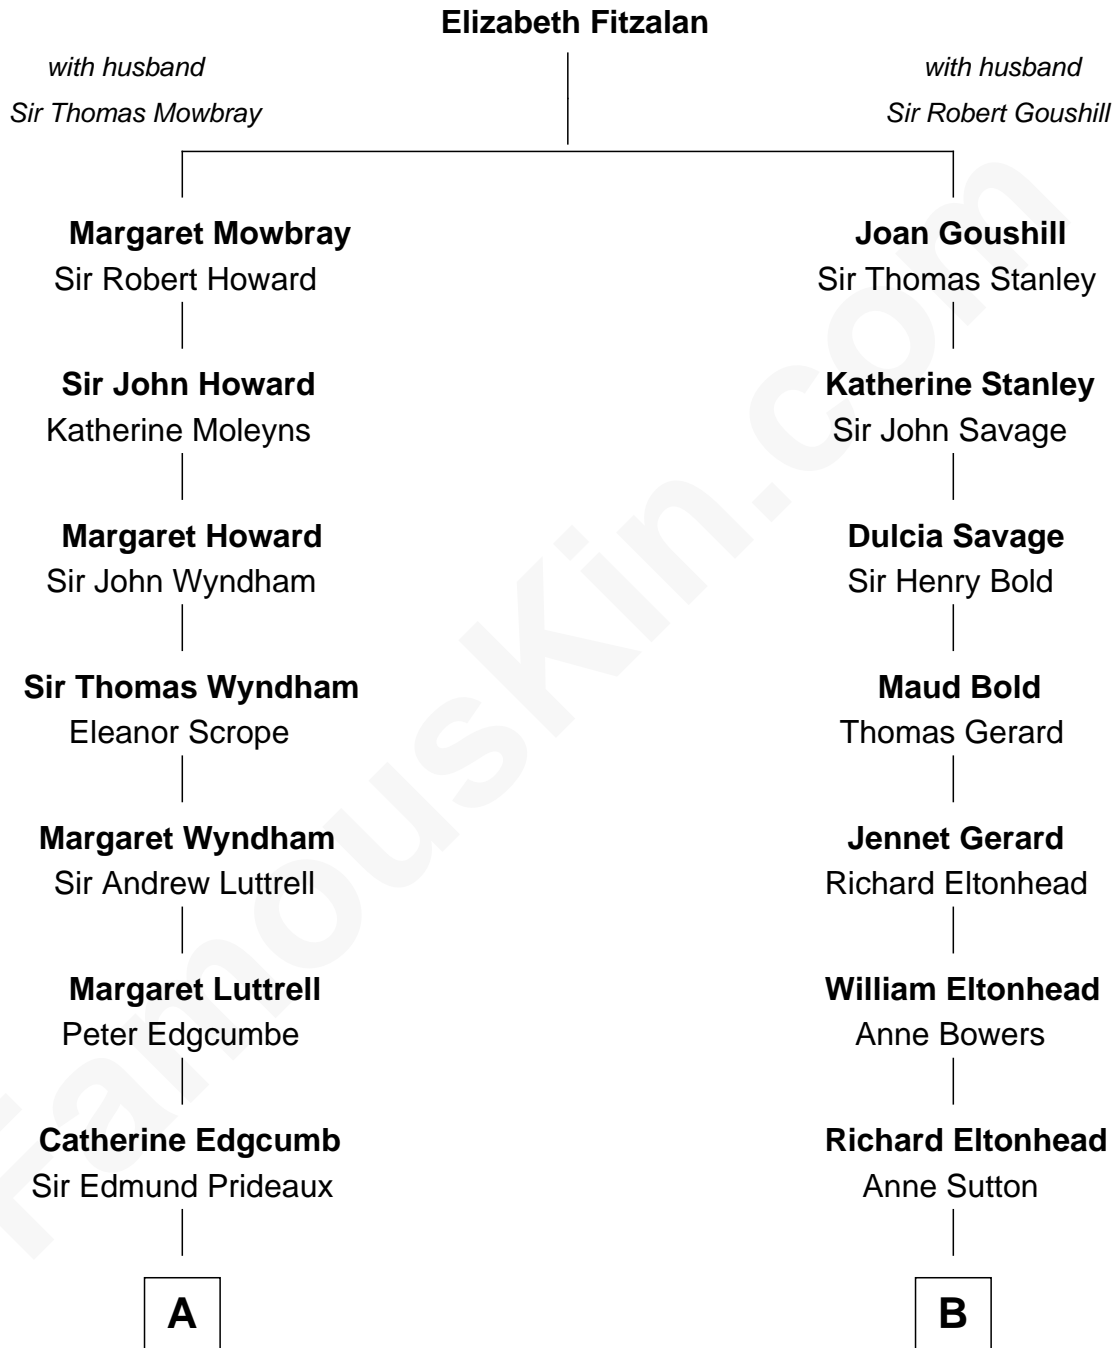

FamousKin.com Relationship Chart of

Guy Ritchie

British Filmmaker

10th cousin 8 times removed of

Richard Henry Lee

Signer of the Declaration of Independence

C

—
John Vivian Ritchie
Amber Mary Parkinson