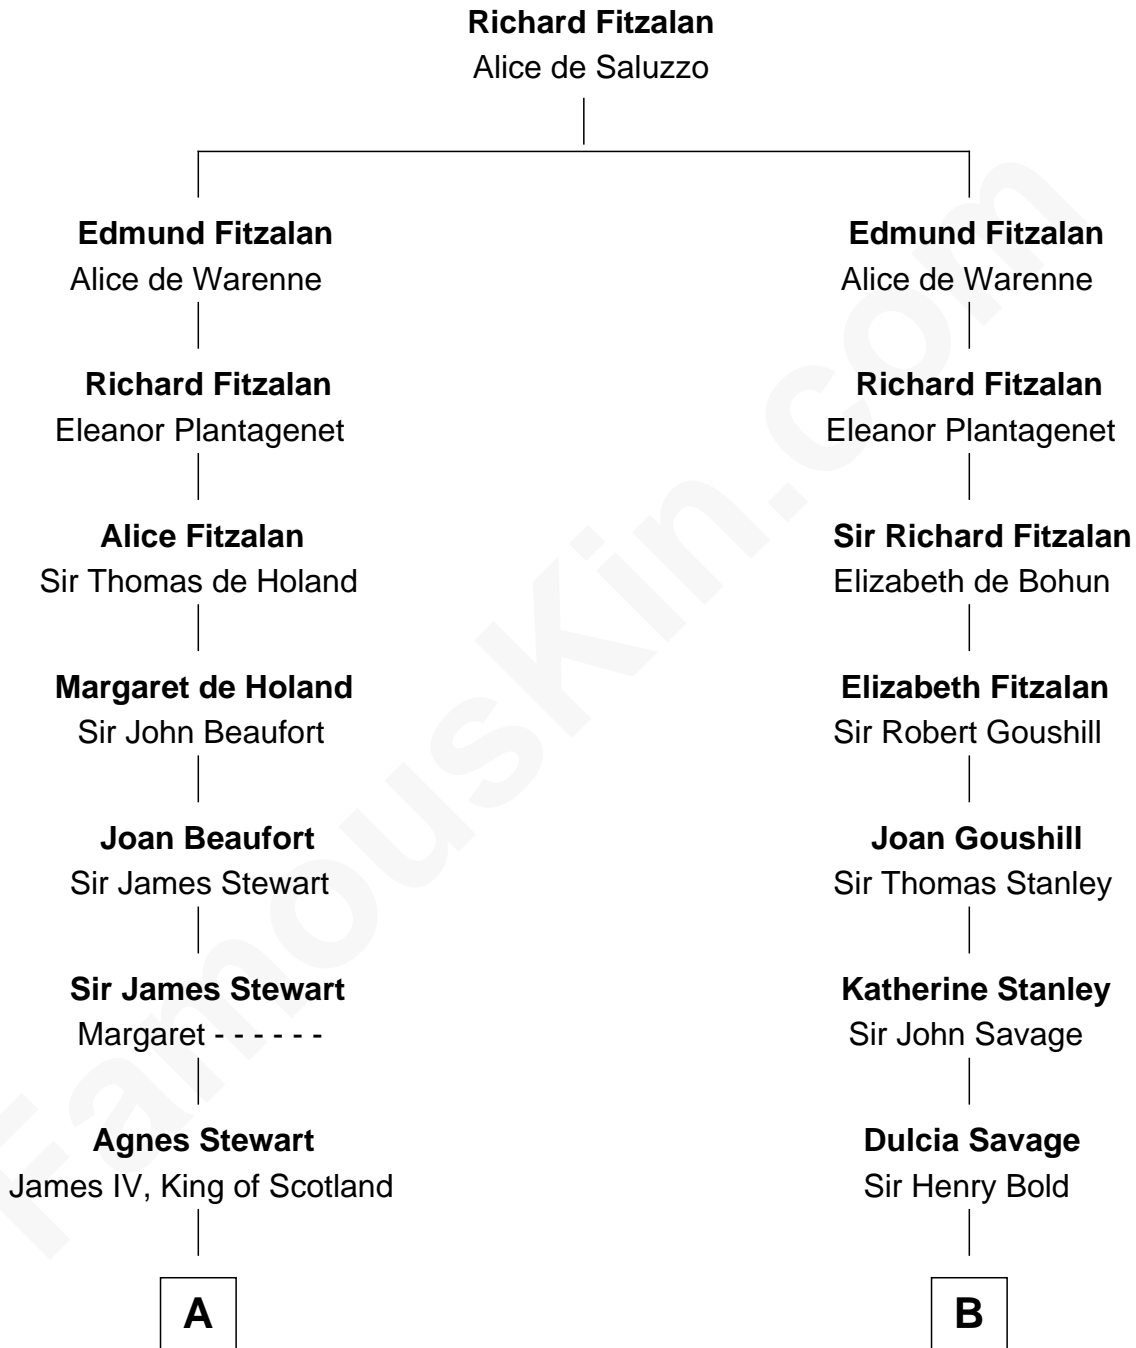

FamousKin.com Relationship Chart of

Guy Ritchie

British Filmmaker

14th cousin 7 times removed of

Richard Henry Lee

Signer of the Declaration of Independence

C

Frederica Crofton

Hubert McLaughlin

Vivian Guy Ouseley McLaughlin

Edith Jane Martineau

Doris Margareta McLaughlin

Stuart John Ritchie

John Vivian Ritchie

Amber Mary Parkinson

Guy Ritchie