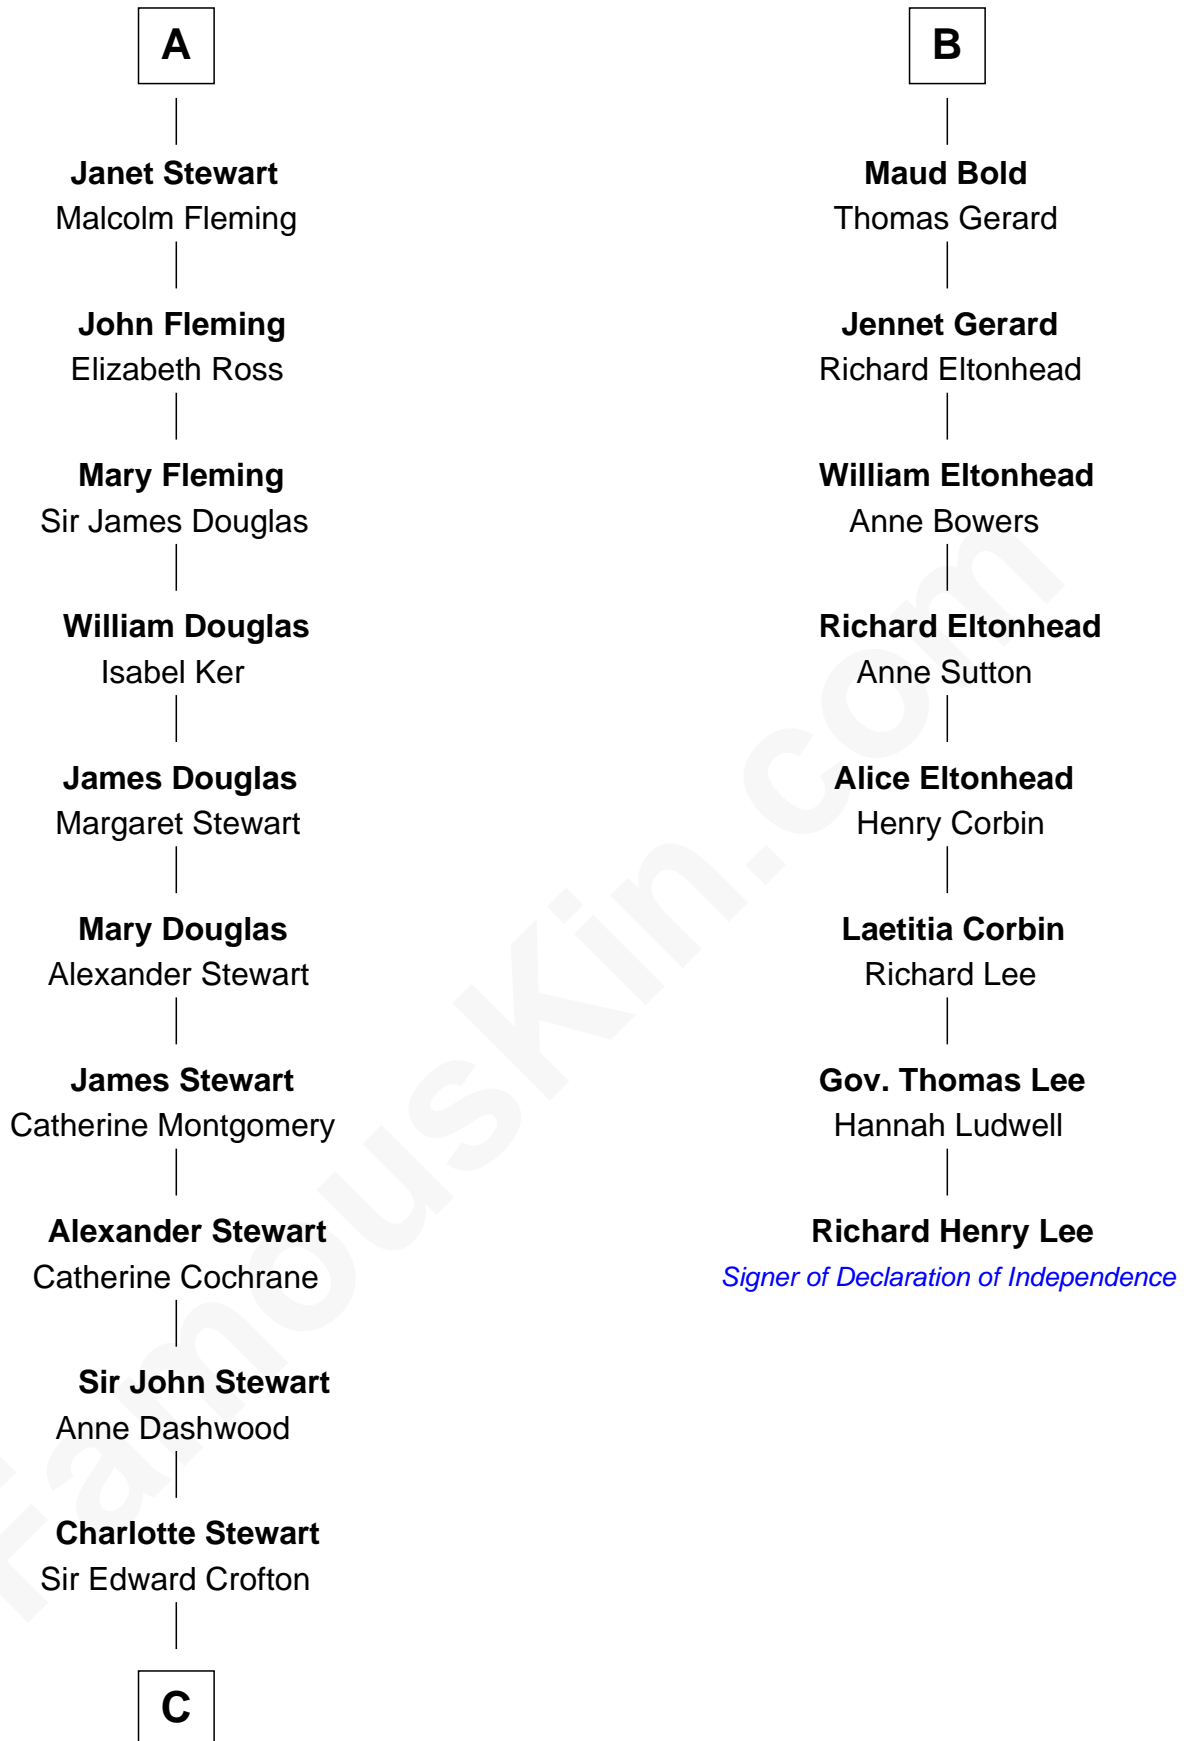

FamousKin.com Relationship Chart of

Guy Ritchie

British Filmmaker

14th cousin 7 times removed of

Richard Henry Lee

Signer of the Declaration of Independence

C

Frederica Crofton

Hubert McLaughlin

Vivian Guy Ouseley McLaughlin

Edith Jane Martineau

Doris Margareta McLaughlin

Stuart John Ritchie

John Vivian Ritchie

Amber Mary Parkinson

Guy Ritchie