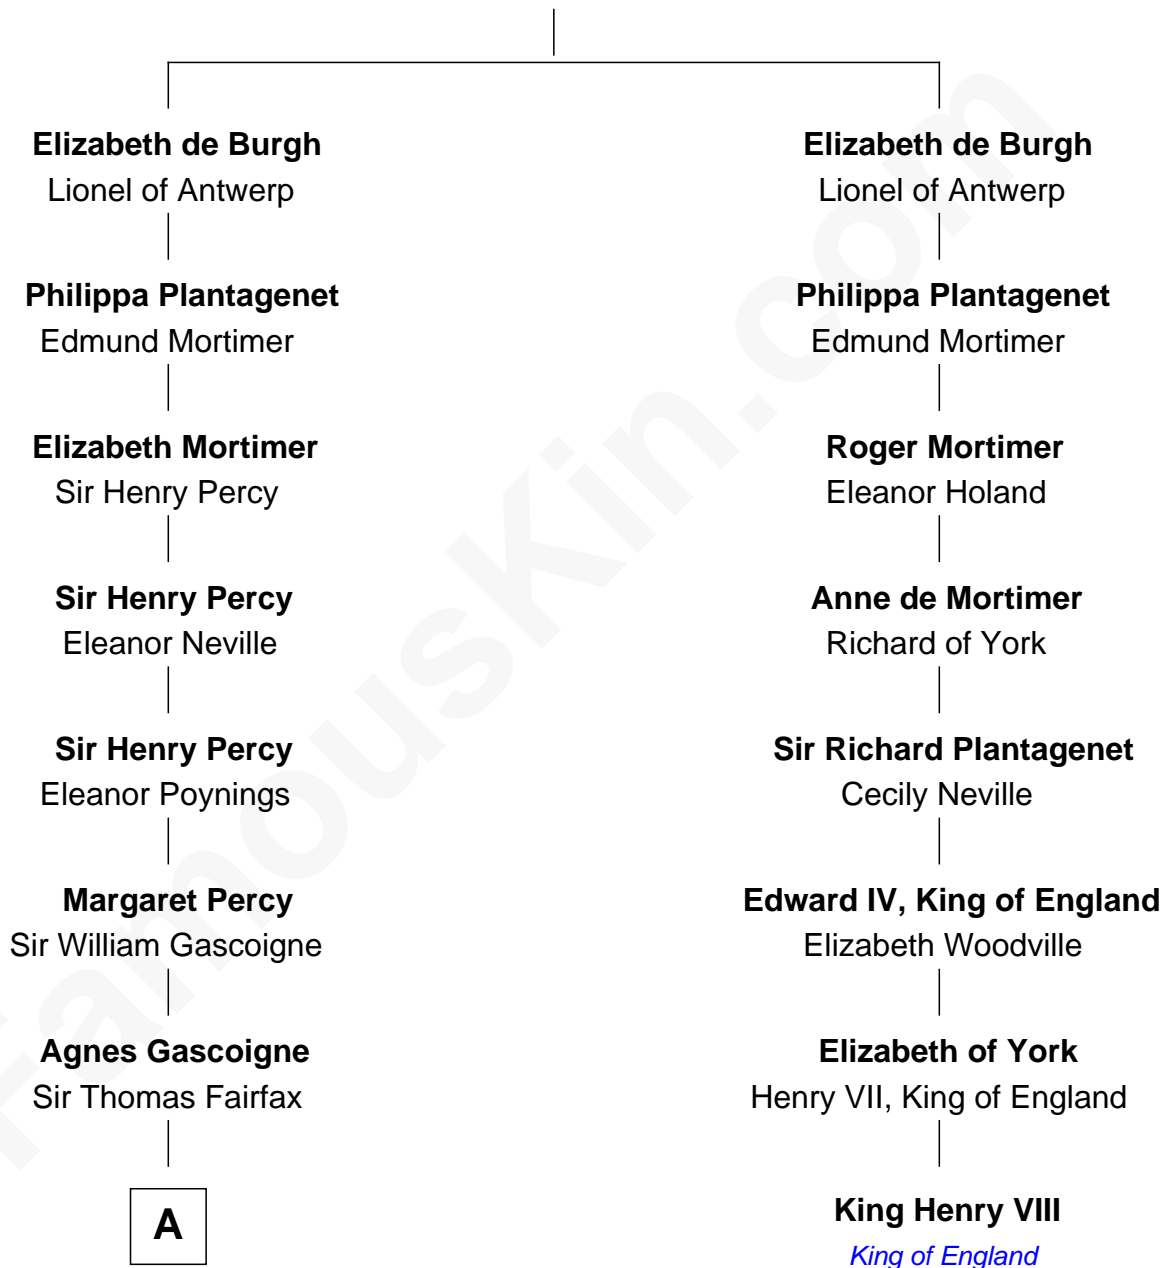

FamousKin.com Relationship Chart of

Guy Ritchie

British Filmmaker

7th cousin 13 times removed of

King Henry VIII

King of England

William de Burgh
Maude of Lancaster

B

—
Edith Jane Martineau
Vivian Guy Ouseley McLaughlin

—
Doris Margaretta McLaughlin
Stuart John Ritchie

—
John Vivian Ritchie
Amber Mary Parkinson

—
Guy Ritchie
British Filmmaker