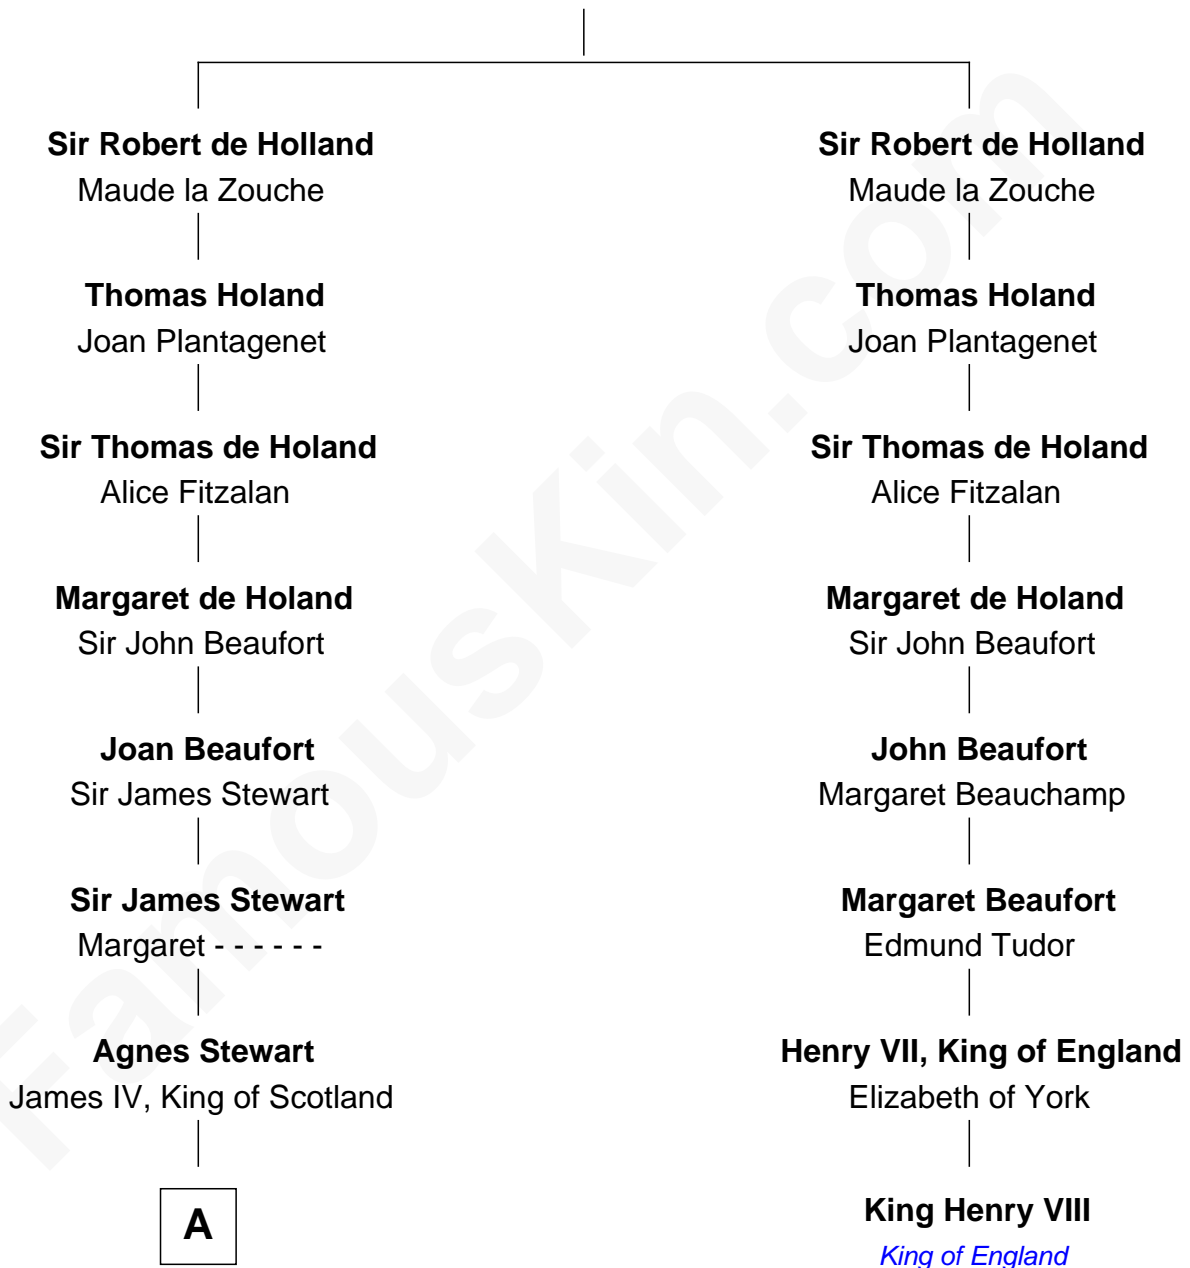

FamousKin.com Relationship Chart of

Guy Ritchie

British Filmmaker

7th cousin 14 times removed of

King Henry VIII

King of England

Sir Robert de Holland

Elizabeth Samlesbury

A

Janet Stewart
Malcolm Fleming

John Fleming
Elizabeth Ross

Mary Fleming
Sir James Douglas

William Douglas
Isabel Ker

James Douglas
Margaret Stewart

Mary Douglas
Alexander Stewart

James Stewart
Catherine Montgomery