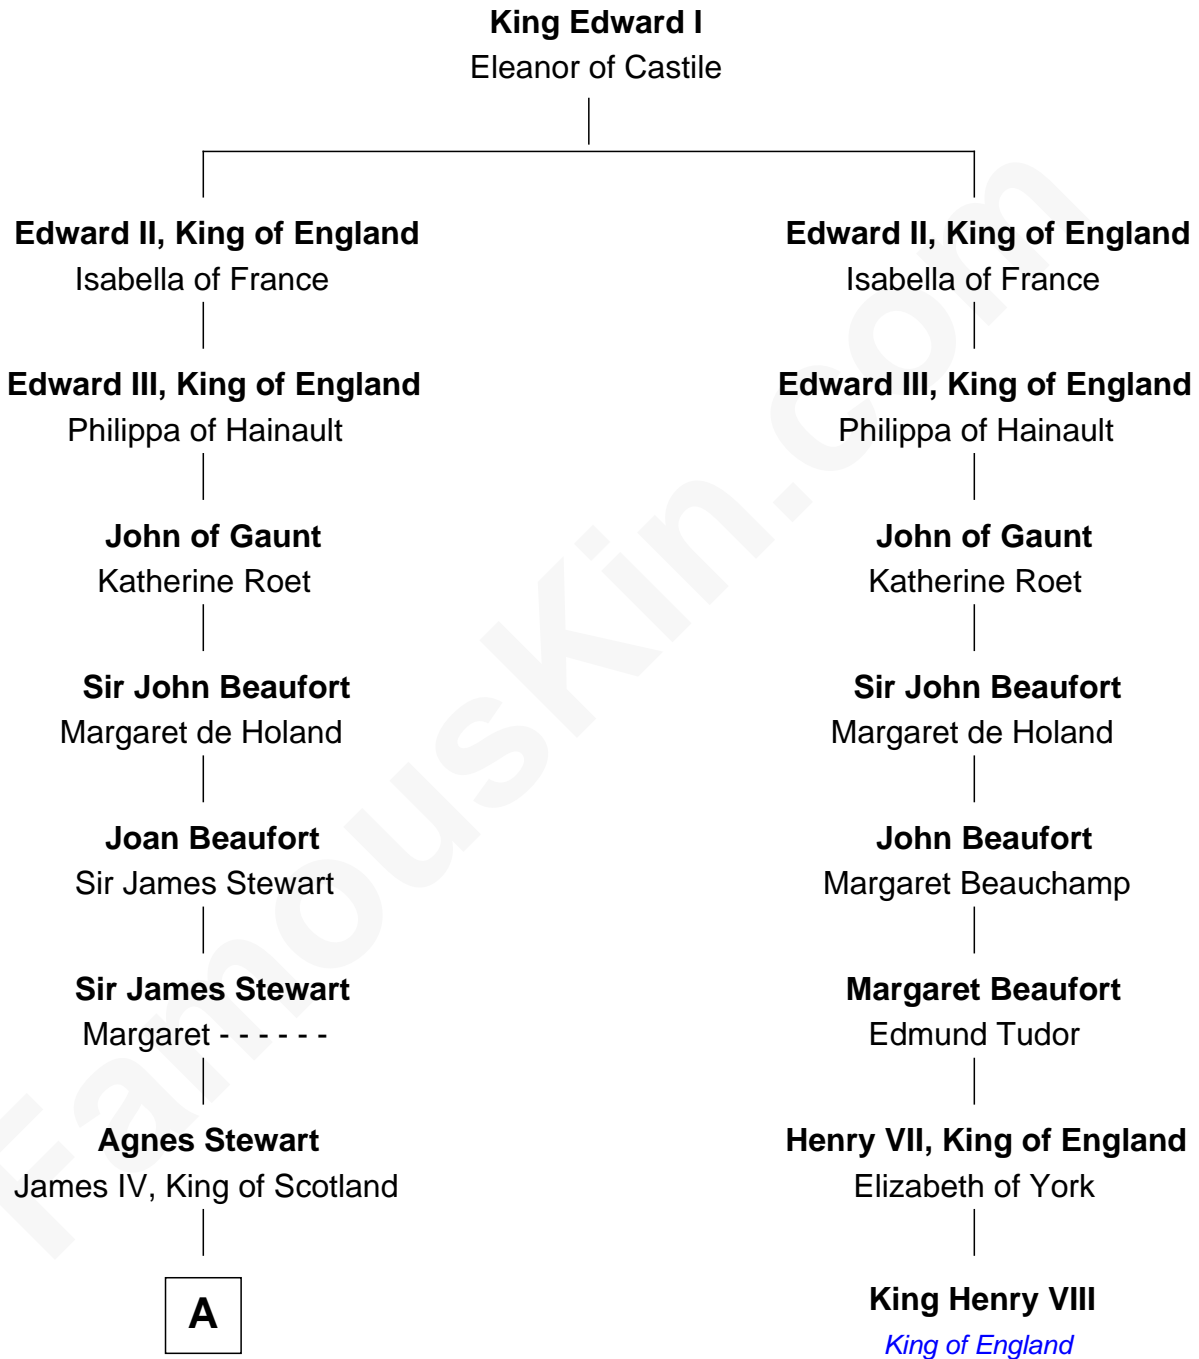

FamousKin.com Relationship Chart of

Guy Ritchie

British Filmmaker

7th cousin 14 times removed of

King Henry VIII

King of England

A

A

Janet Stewart
Malcolm Fleming

John Fleming
Elizabeth Ross

Mary Fleming
Sir James Douglas

William Douglas
Isabel Ker

James Douglas
Margaret Stewart

Mary Douglas
Alexander Stewart

James Stewart
Catherine Montgomery