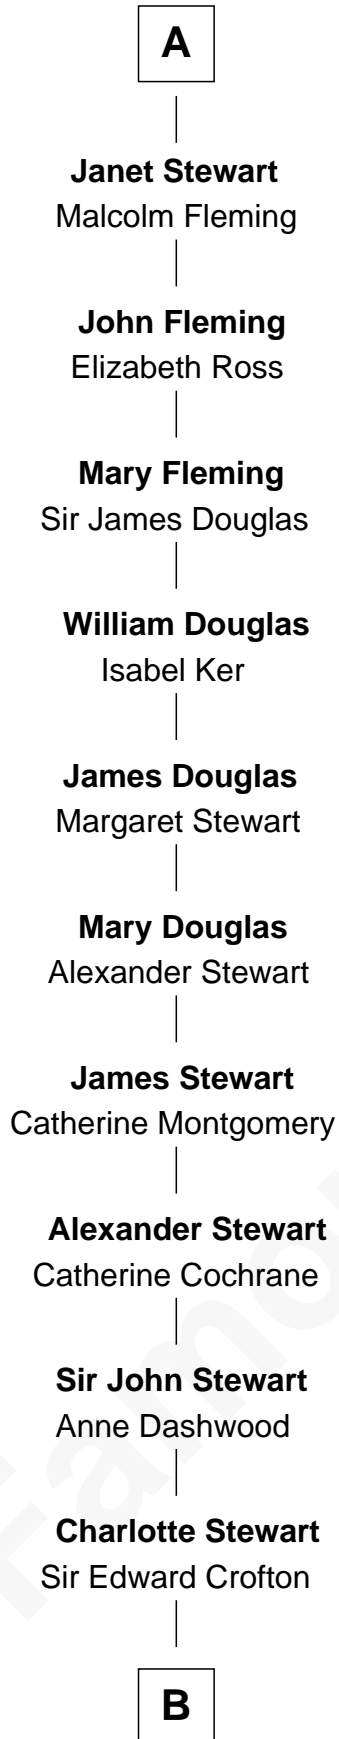

# FamousKin.com Relationship Chart of

**Guy Ritchie**

*British Filmmaker*

7th cousin 14 times removed of

**King Henry VIII**

*King of England*

**Sir Patrick de Chaworth**

Isabella de Beauchamp

**B**

Frederica Crofton

Hubert McLaughlin

Vivian Guy Ouseley McLaughlin

Edith Jane Martineau

Doris Margareta McLaughlin

Stuart John Ritchie

John Vivian Ritchie

Amber Mary Parkinson

**Guy Ritchie**

*British Filmmaker*