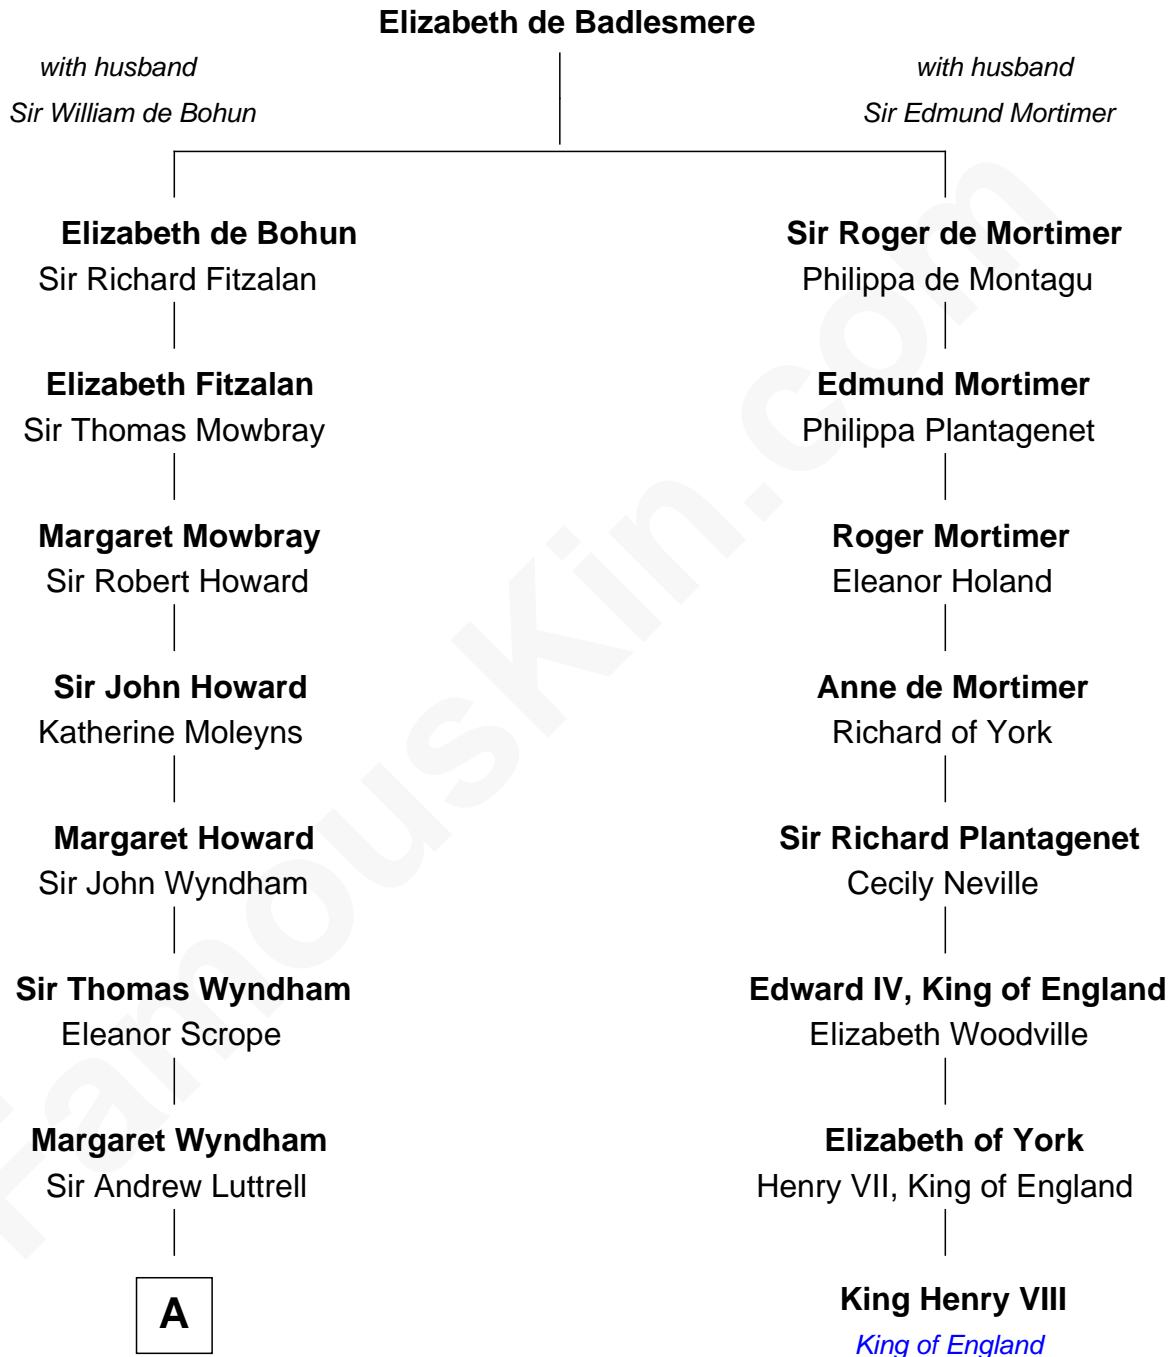

FamousKin.com Relationship Chart of

Guy Ritchie

British Filmmaker

7th cousin 13 times removed of

King Henry VIII

King of England

B

—
Vivian Guy Ouseley McLaughlin

Edith Jane Martineau

—
Doris Margareta McLaughlin

Stuart John Ritchie

—
John Vivian Ritchie

Amber Mary Parkinson

—
Guy Ritchie

British Filmmaker