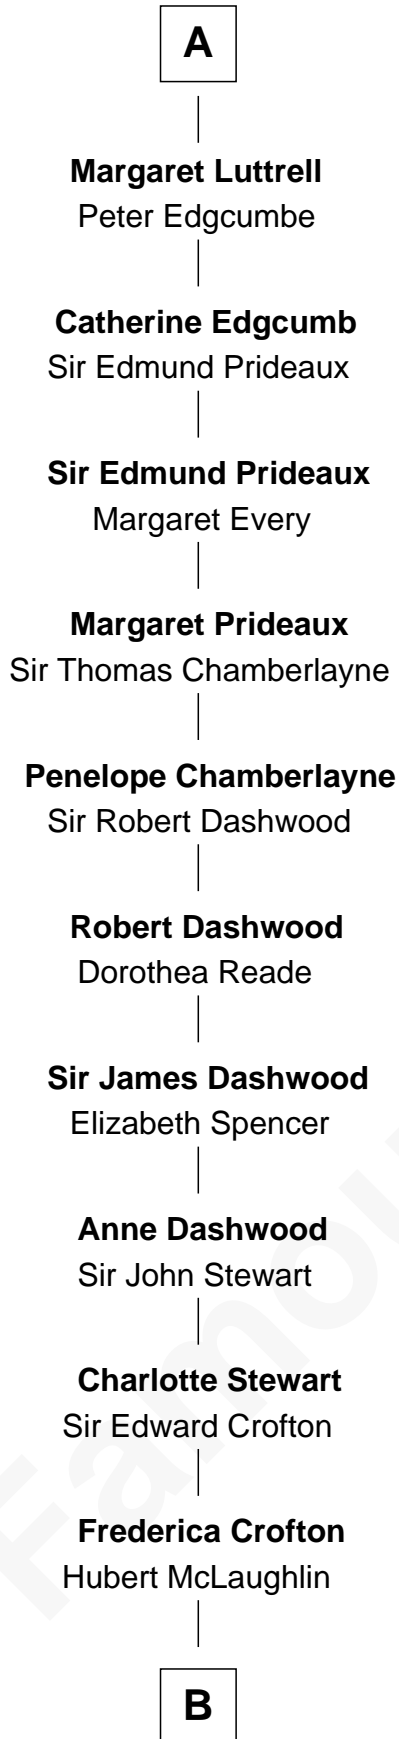

FamousKin.com Relationship Chart of

Guy Ritchie

British Filmmaker

7th cousin 13 times removed of

King Henry VIII

King of England

B

—
Vivian Guy Ouseley McLaughlin

Edith Jane Martineau

—
Doris Margareta McLaughlin

Stuart John Ritchie

—
John Vivian Ritchie

Amber Mary Parkinson

—
Guy Ritchie

British Filmmaker