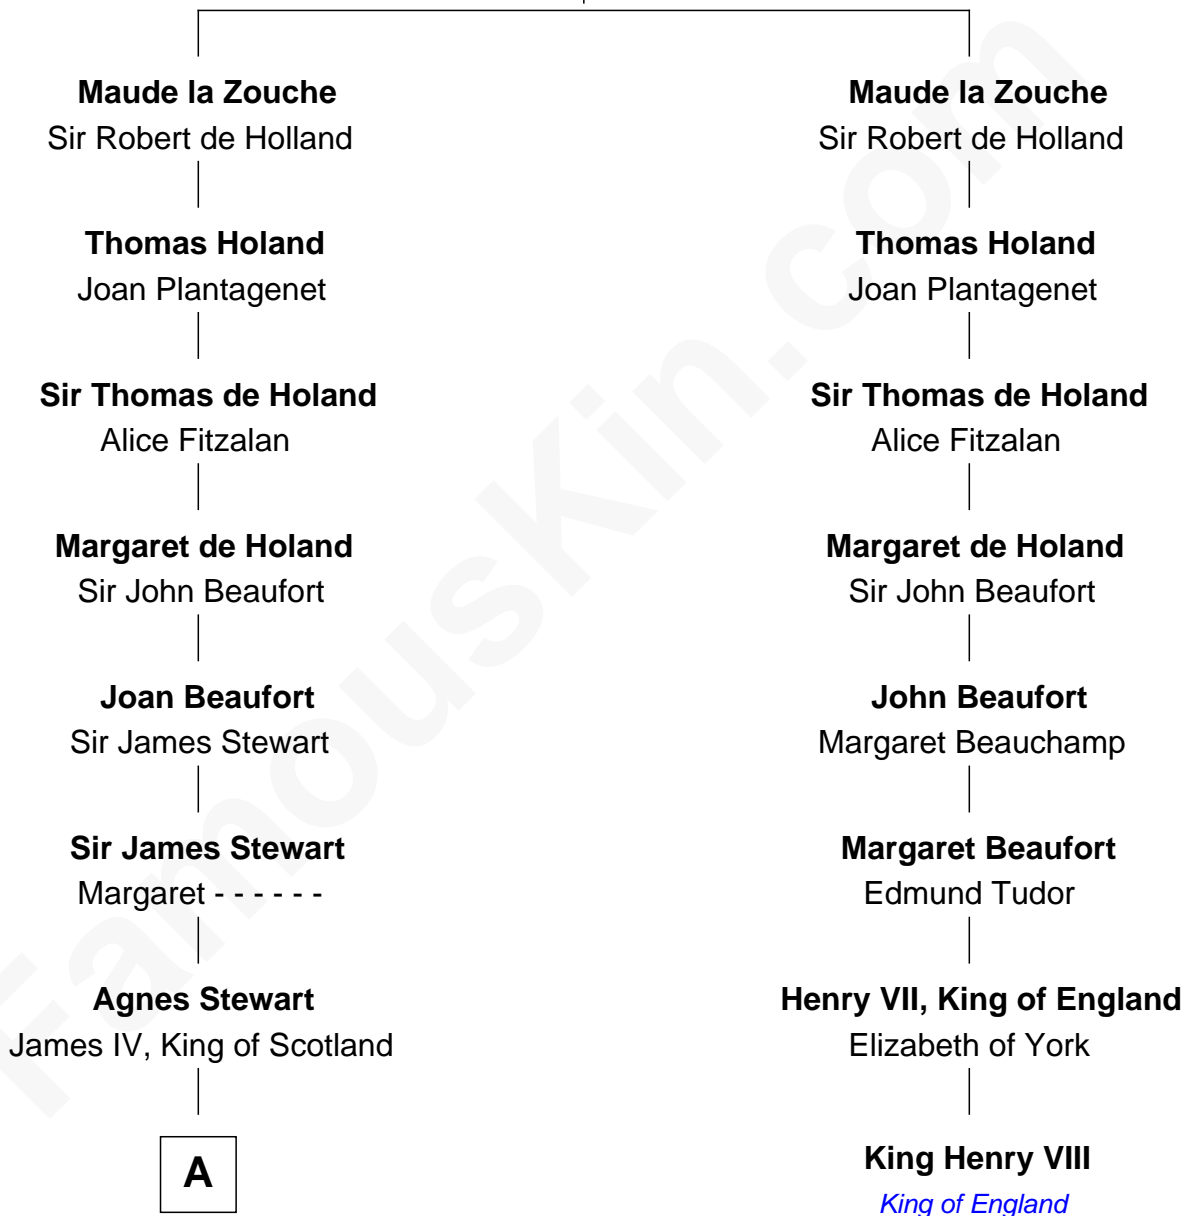

FamousKin.com Relationship Chart of

Guy Ritchie

British Filmmaker

7th cousin 14 times removed of

King Henry VIII

King of England

Sir Alan la Zouche

Eleanor de Segrave

A

Janet Stewart
Malcolm Fleming

John Fleming
Elizabeth Ross

Mary Fleming
Sir James Douglas

William Douglas
Isabel Ker

James Douglas
Margaret Stewart

Mary Douglas
Alexander Stewart

James Stewart
Catherine Montgomery