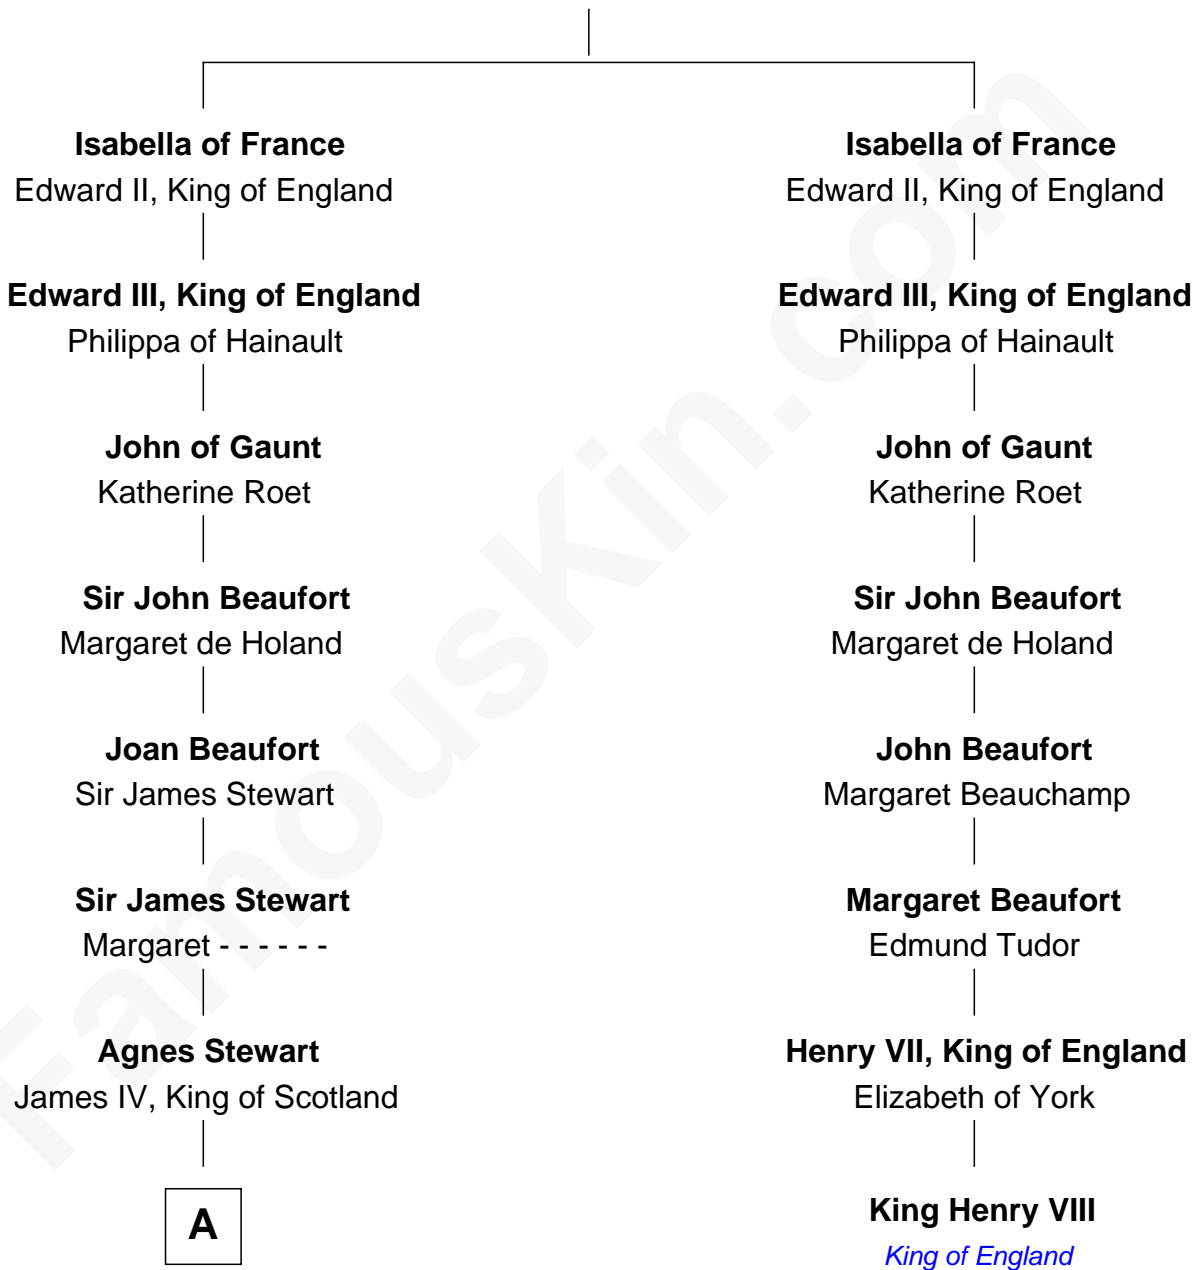

FamousKin.com Relationship Chart of

Guy Ritchie

British Filmmaker

7th cousin 14 times removed of

King Henry VIII

King of England

King Philip IV of France

Joan of Navarre

A

Janet Stewart
Malcolm Fleming

John Fleming
Elizabeth Ross

Mary Fleming
Sir James Douglas

William Douglas
Isabel Ker

James Douglas
Margaret Stewart

Mary Douglas
Alexander Stewart

James Stewart
Catherine Montgomery