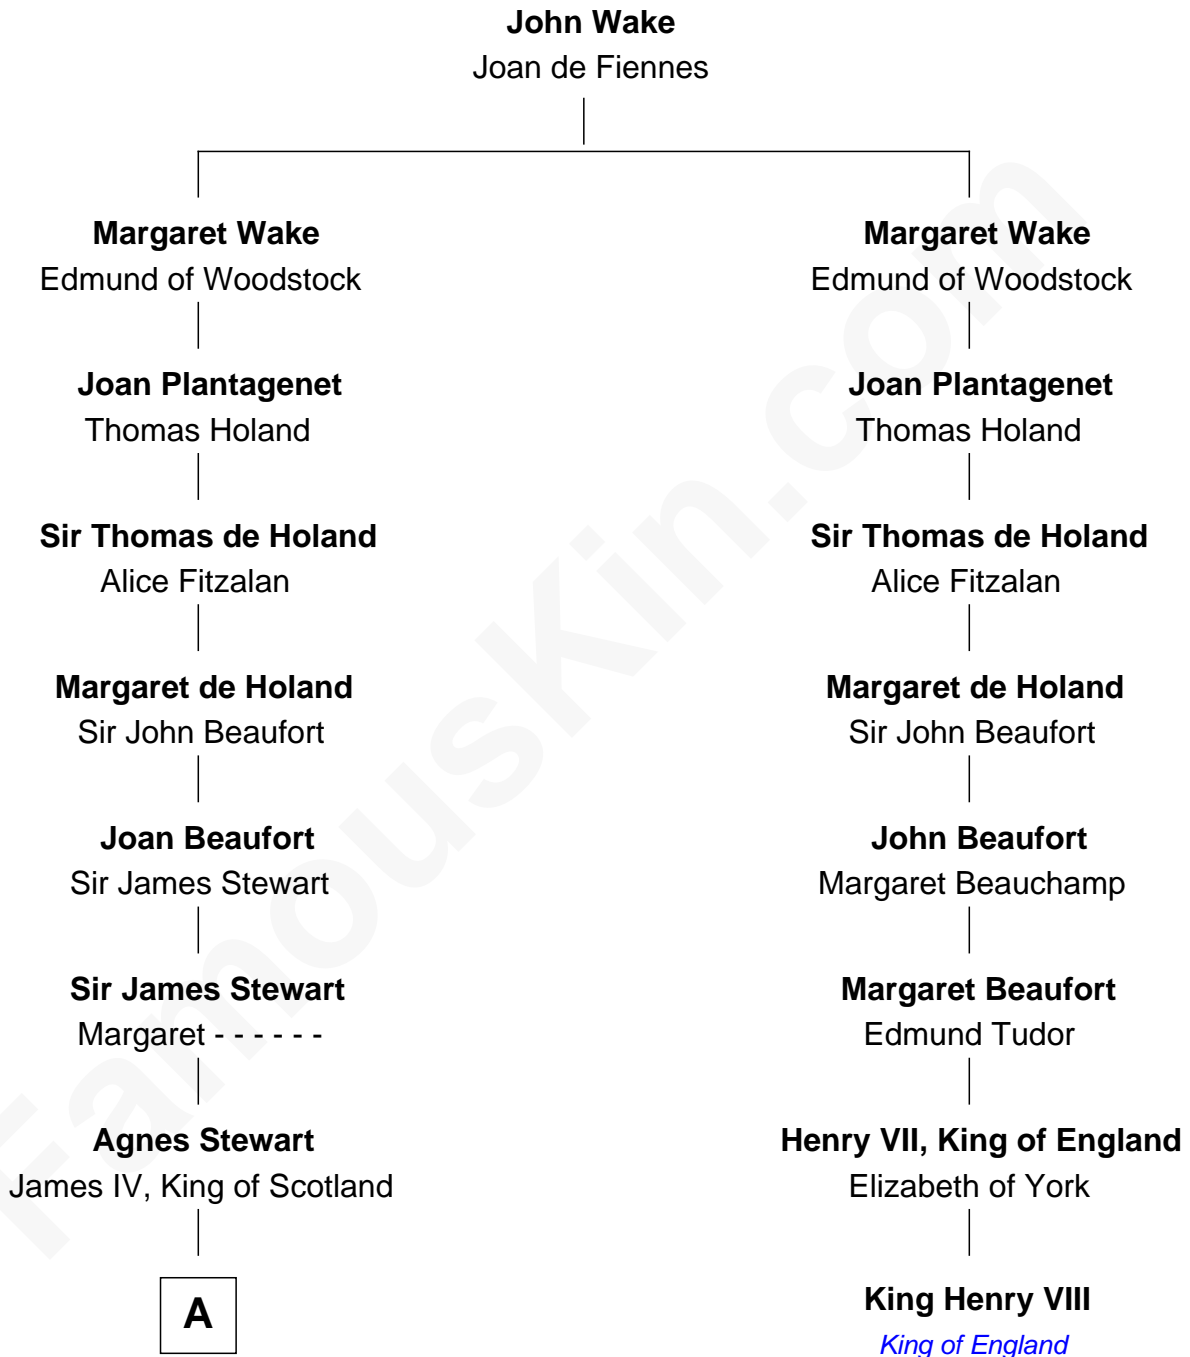

# FamousKin.com Relationship Chart of

**Guy Ritchie**

*British Filmmaker*

7th cousin 14 times removed of

**King Henry VIII**

*King of England*

**A**

**Janet Stewart**  
Malcolm Fleming

**John Fleming**  
Elizabeth Ross

**Mary Fleming**  
Sir James Douglas

**William Douglas**  
Isabel Ker

**James Douglas**  
Margaret Stewart

**Mary Douglas**  
Alexander Stewart

**James Stewart**  
Catherine Montgomery

**Alexander Stewart**  
Catherine Cochrane

**Sir John Stewart**  
Anne Dashwood

**Charlotte Stewart**  
Sir Edward Crofton

**B**

**B**

Frederica Crofton

Hubert McLaughlin

Vivian Guy Ouseley McLaughlin