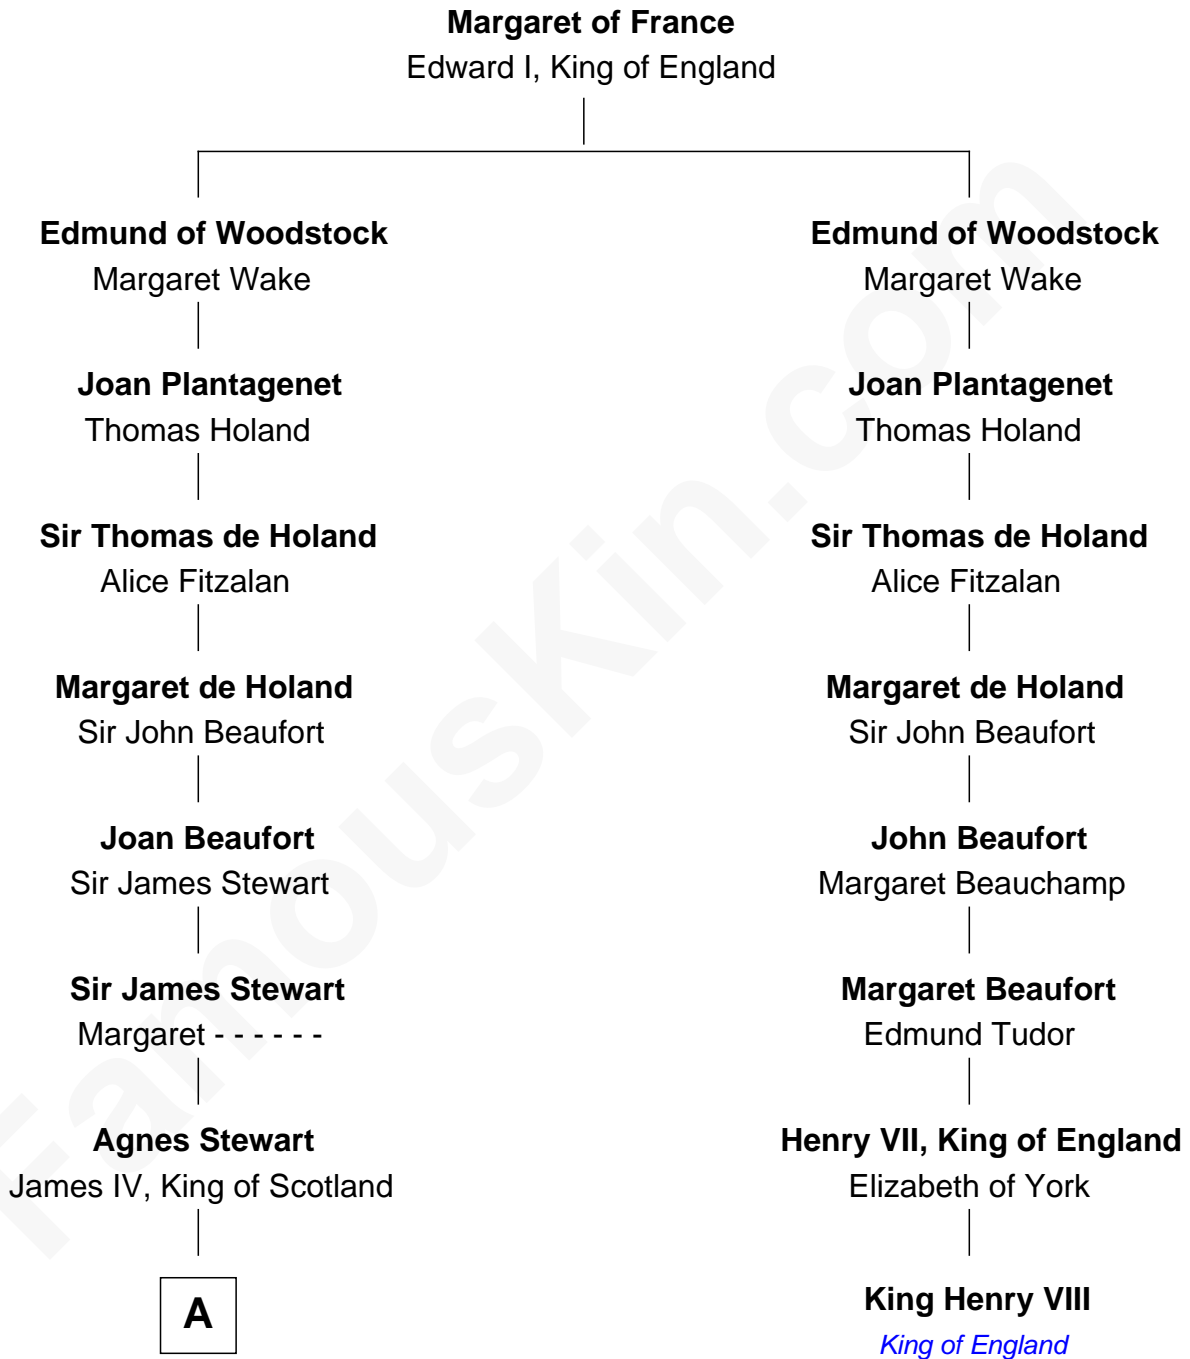

FamousKin.com Relationship Chart of

Guy Ritchie

British Filmmaker

7th cousin 14 times removed of

King Henry VIII

King of England

A

Janet Stewart
Malcolm Fleming

John Fleming
Elizabeth Ross

Mary Fleming
Sir James Douglas

William Douglas
Isabel Ker

James Douglas
Margaret Stewart

Mary Douglas
Alexander Stewart

James Stewart
Catherine Montgomery

Alexander Stewart
Catherine Cochrane