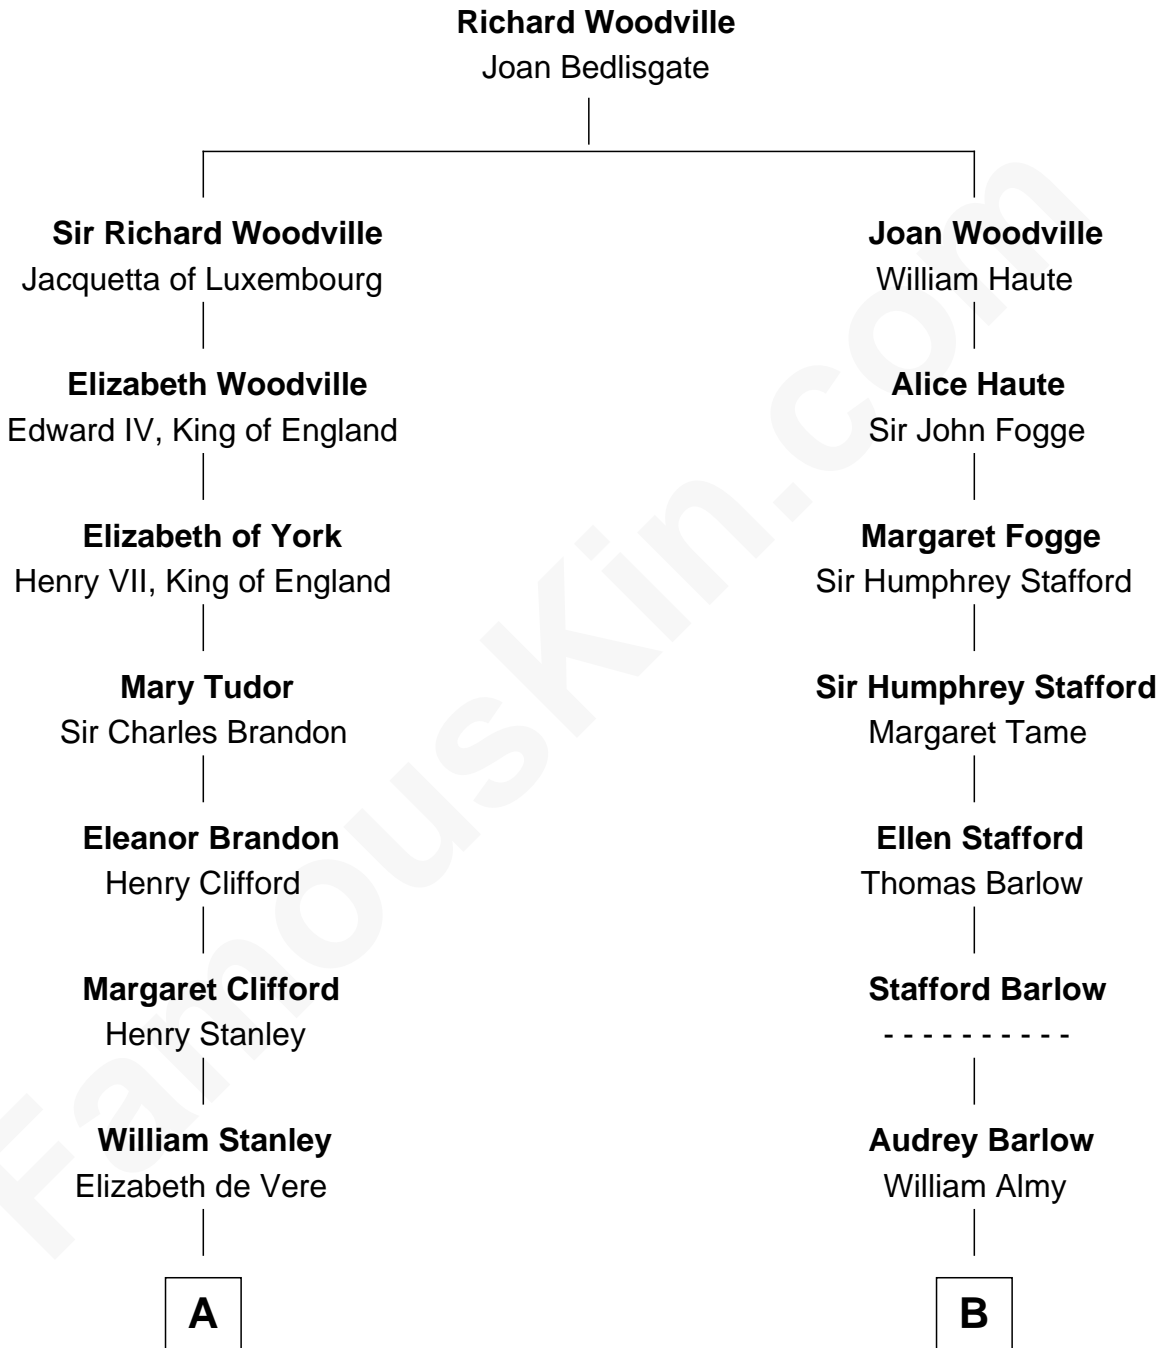

# FamousKin.com Relationship Chart of

**Guy Ritchie**

*British Filmmaker*

12th cousin 6 times removed of

**Samuel Ward King**

*15th Governor of Rhode Island*

**C**

—  
**John Vivian Ritchie**  
Amber Mary Parkinson

—  
**Guy Ritchie**  
*British Filmmaker*

FamousKin.com