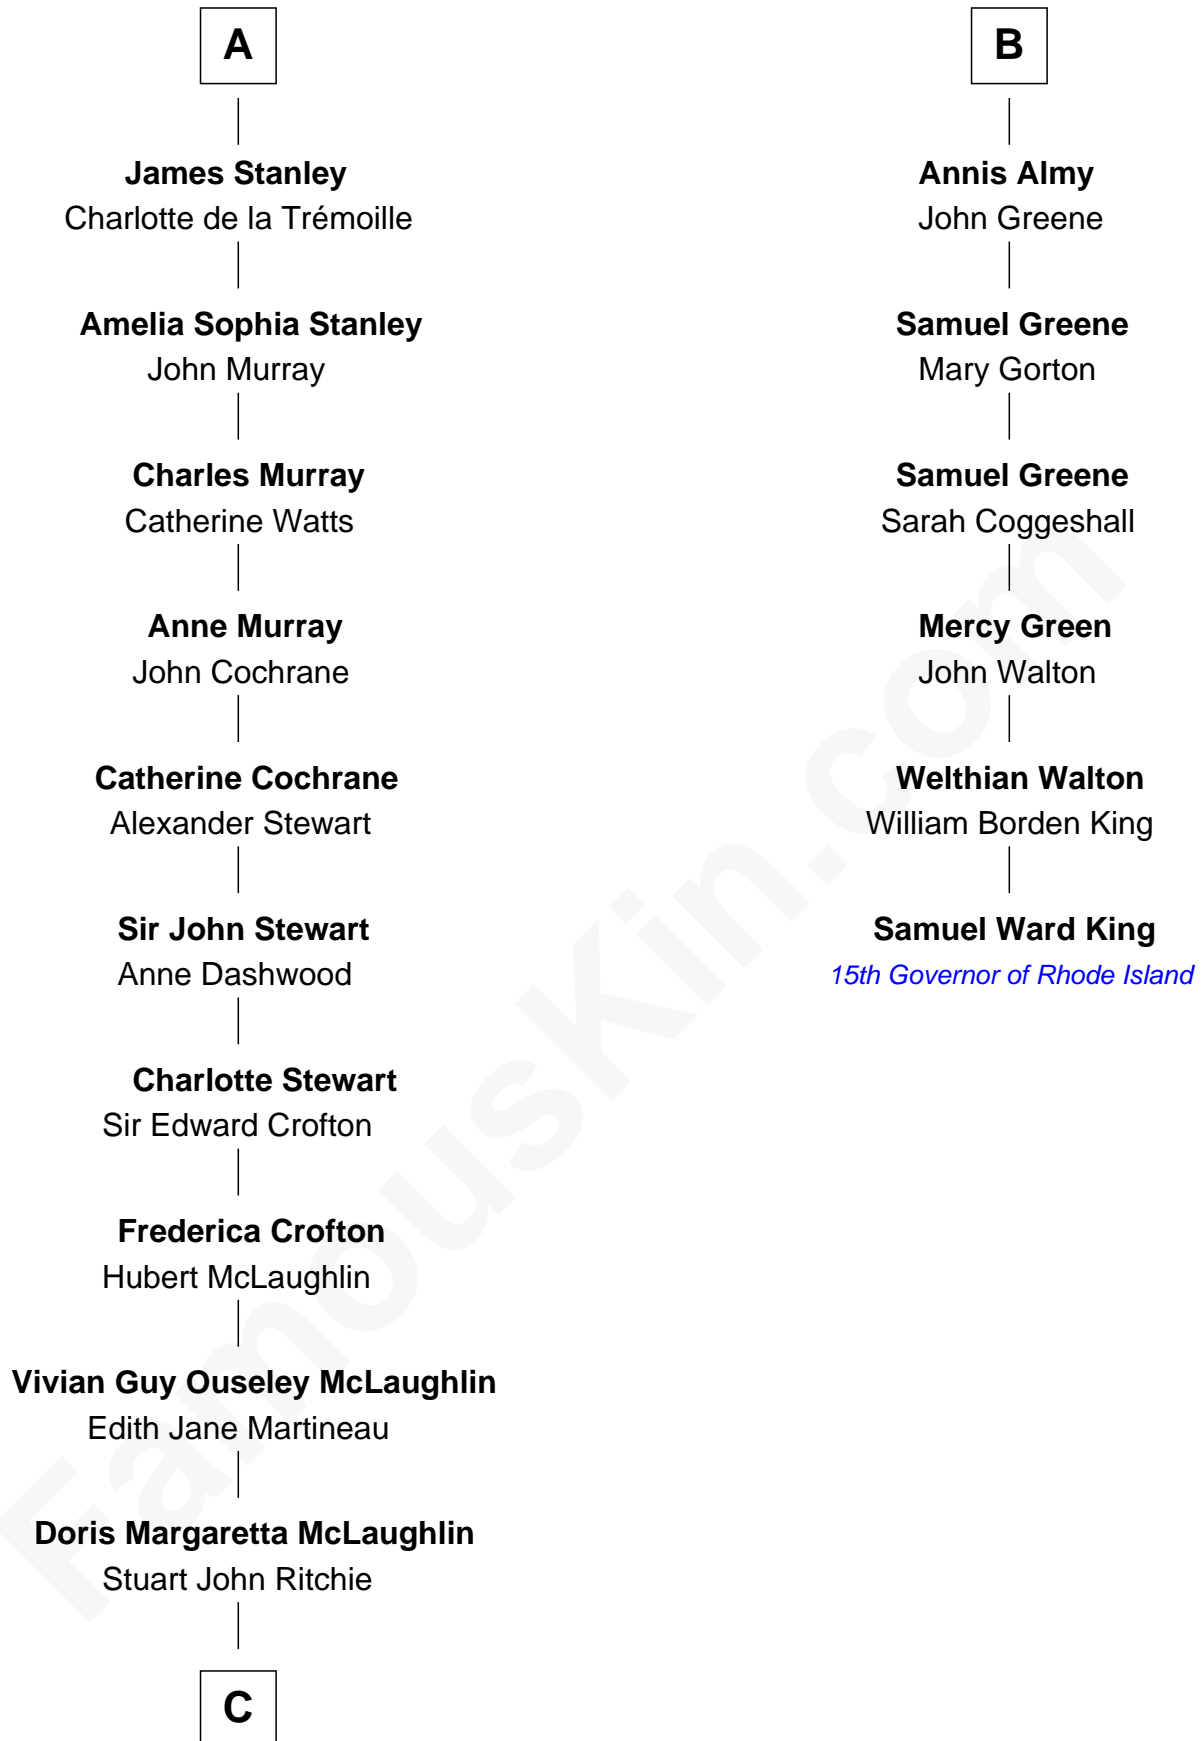

# FamousKin.com Relationship Chart of

**Guy Ritchie**

*British Filmmaker*

12th cousin 6 times removed of

**Samuel Ward King**

*15th Governor of Rhode Island*

**C**

—  
**John Vivian Ritchie**  
Amber Mary Parkinson