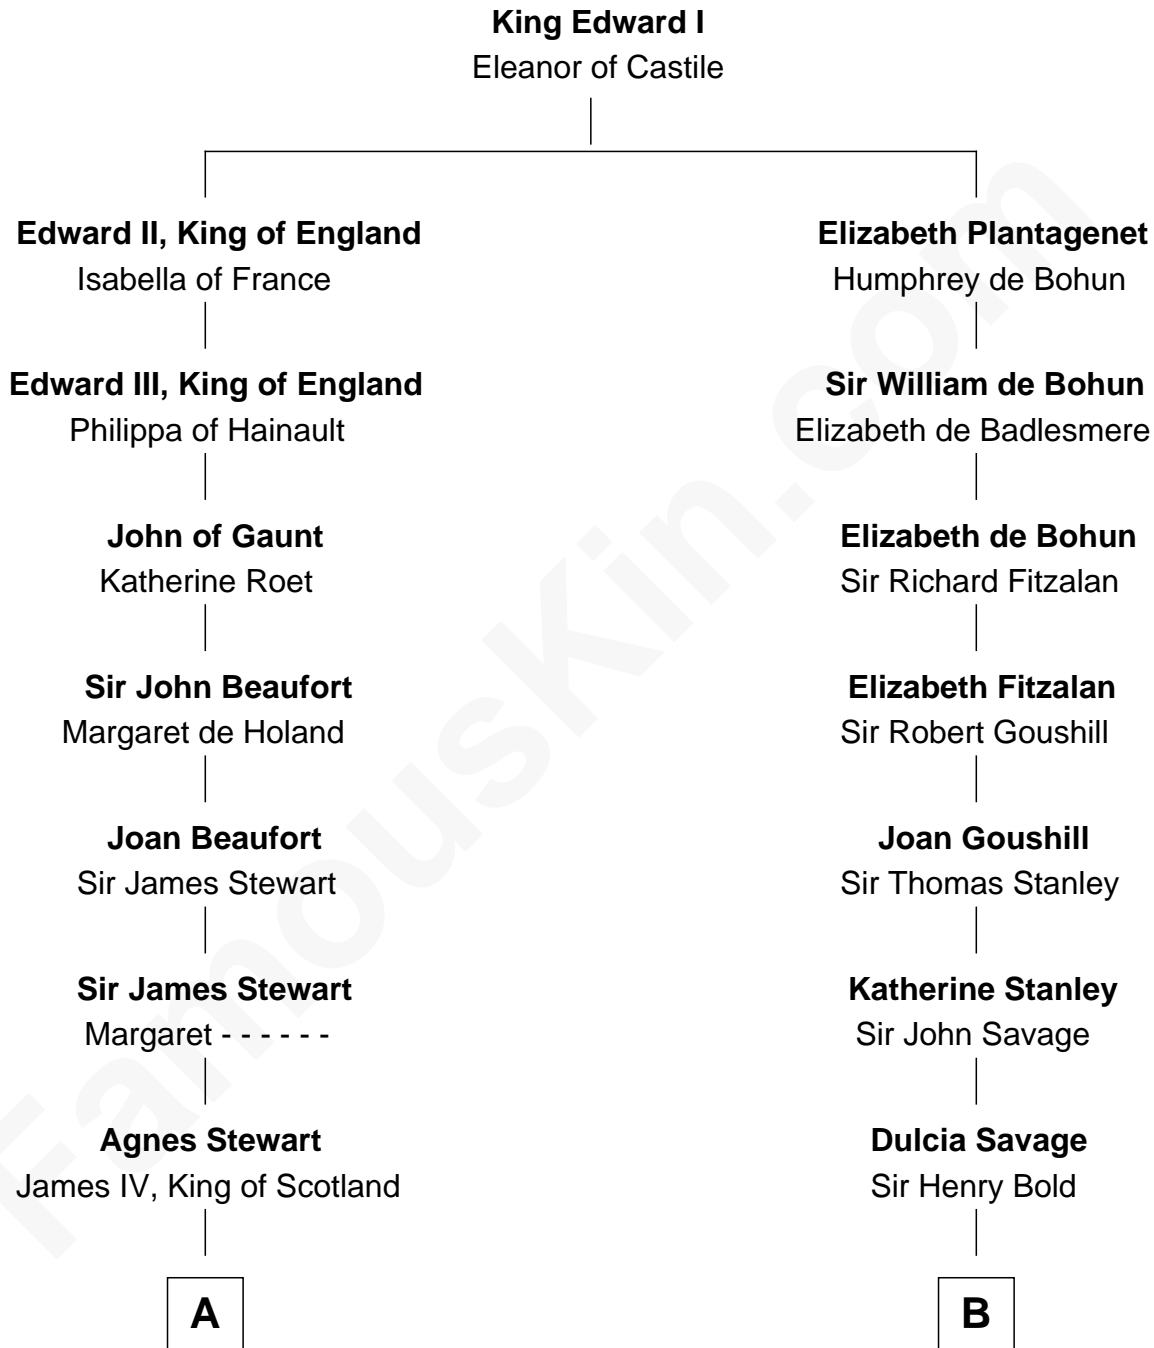

FamousKin.com Relationship Chart of

Guy Ritchie

British Filmmaker

14th cousin 7 times removed of

Francis Lightfoot Lee

Signer of the Declaration of Independence

C

Frederica Crofton

Hubert McLaughlin

Vivian Guy Ouseley McLaughlin

Edith Jane Martineau

Doris Margaretta McLaughlin

Stuart John Ritchie

John Vivian Ritchie

Amber Mary Parkinson

Guy Ritchie