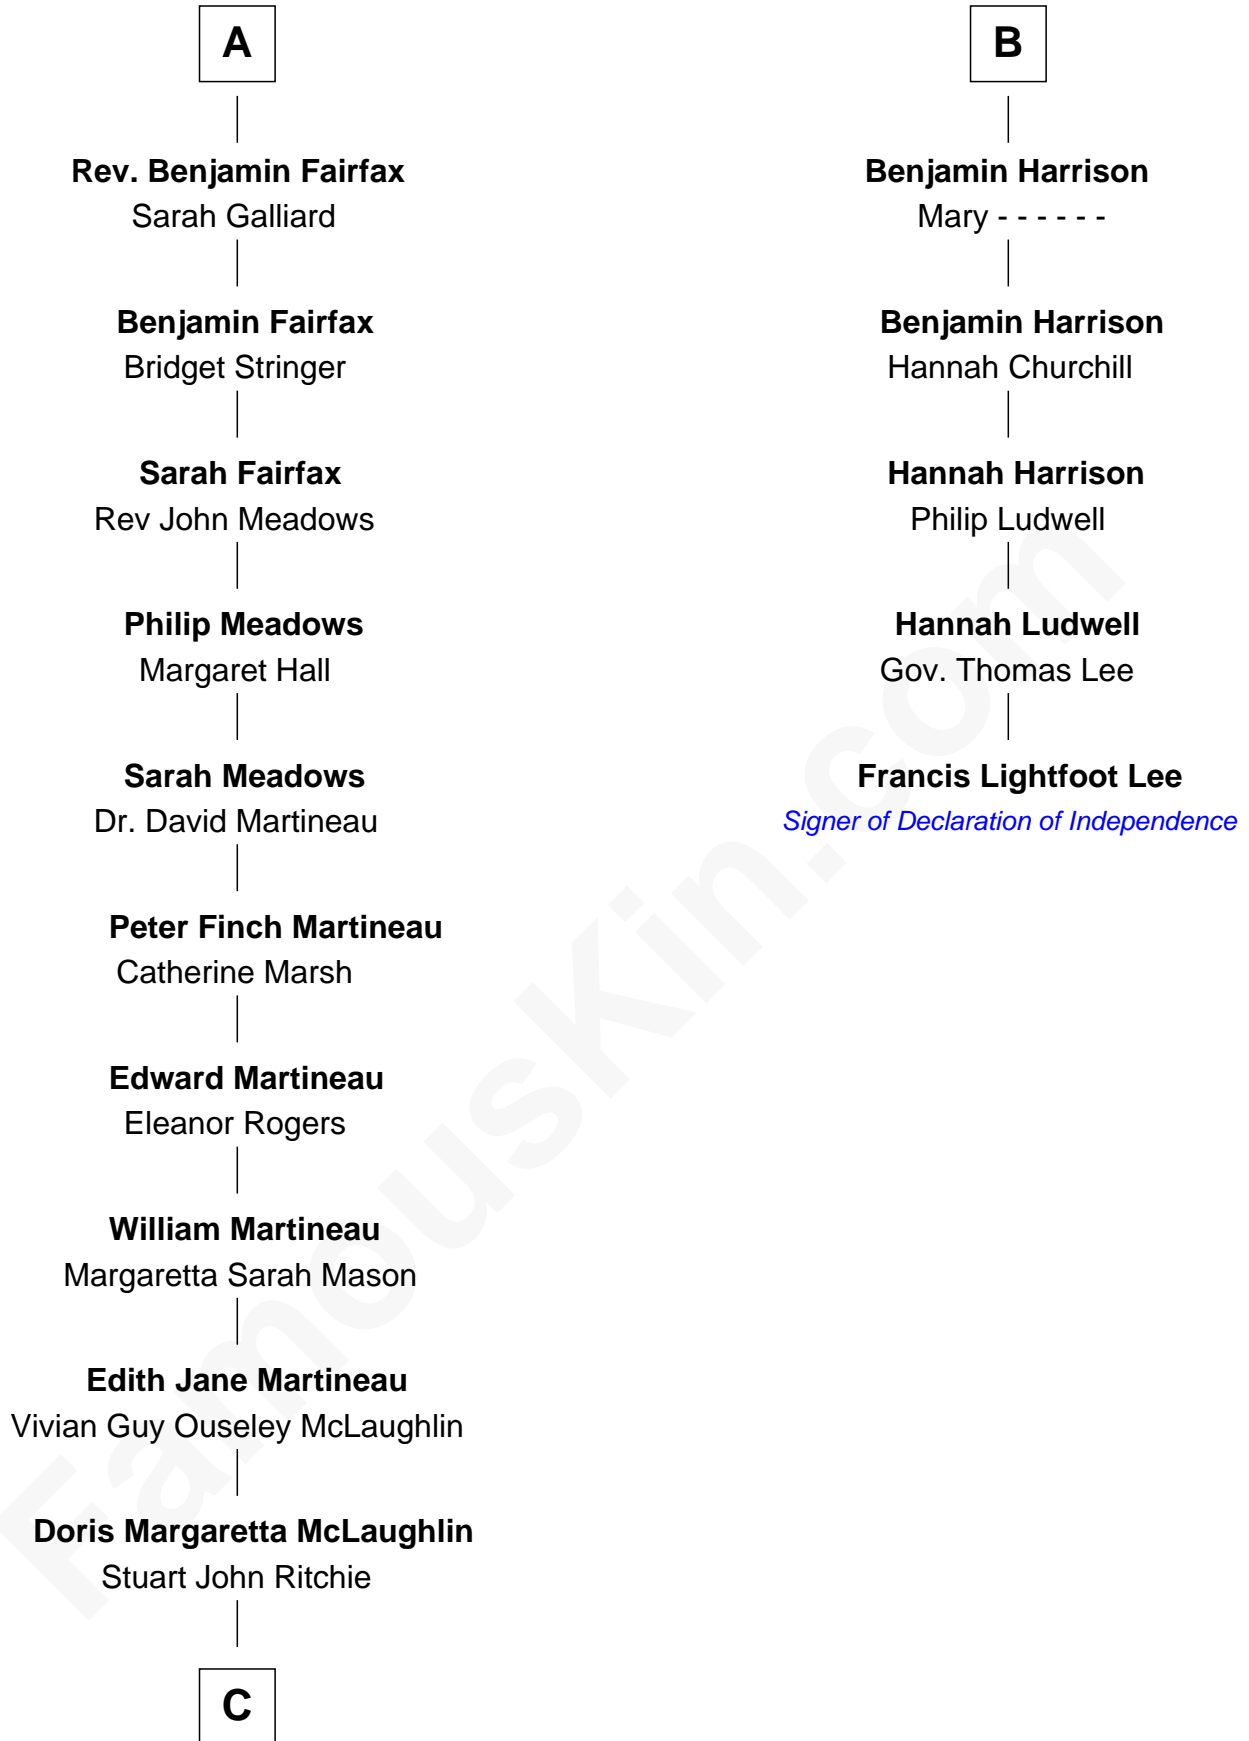

FamousKin.com Relationship Chart of

Guy Ritchie

British Filmmaker

11th cousin 7 times removed of

Francis Lightfoot Lee

Signer of the Declaration of Independence

C

—
John Vivian Ritchie
Amber Mary Parkinson