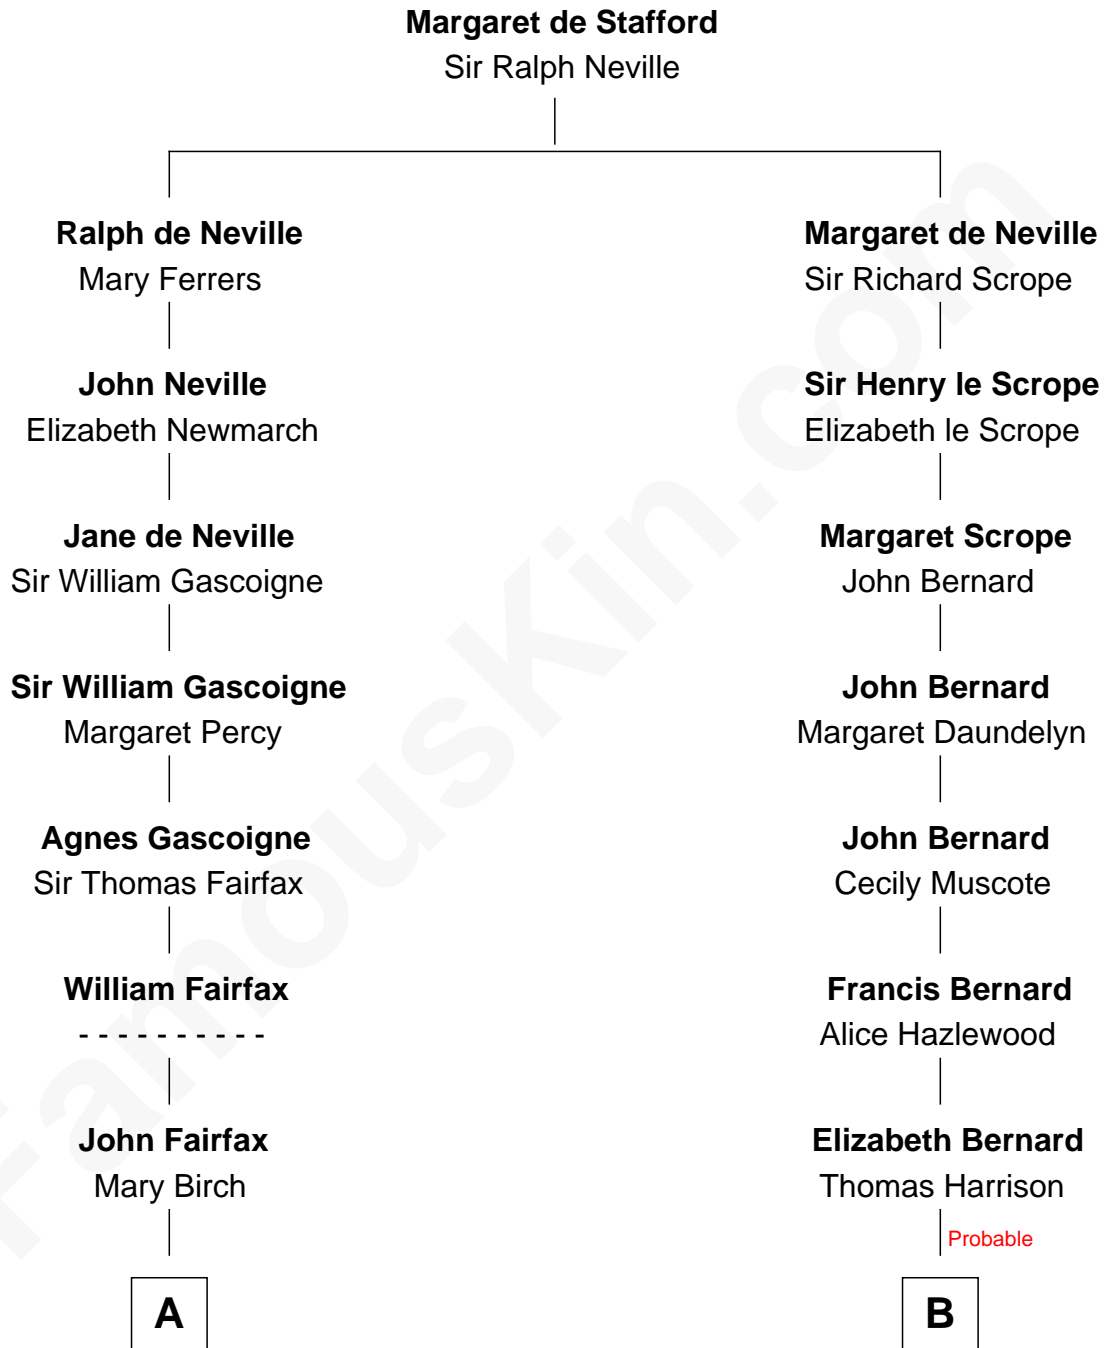

FamousKin.com Relationship Chart of

Guy Ritchie

British Filmmaker

11th cousin 7 times removed of

Francis Lightfoot Lee

Signer of the Declaration of Independence

C

—
John Vivian Ritchie
Amber Mary Parkinson