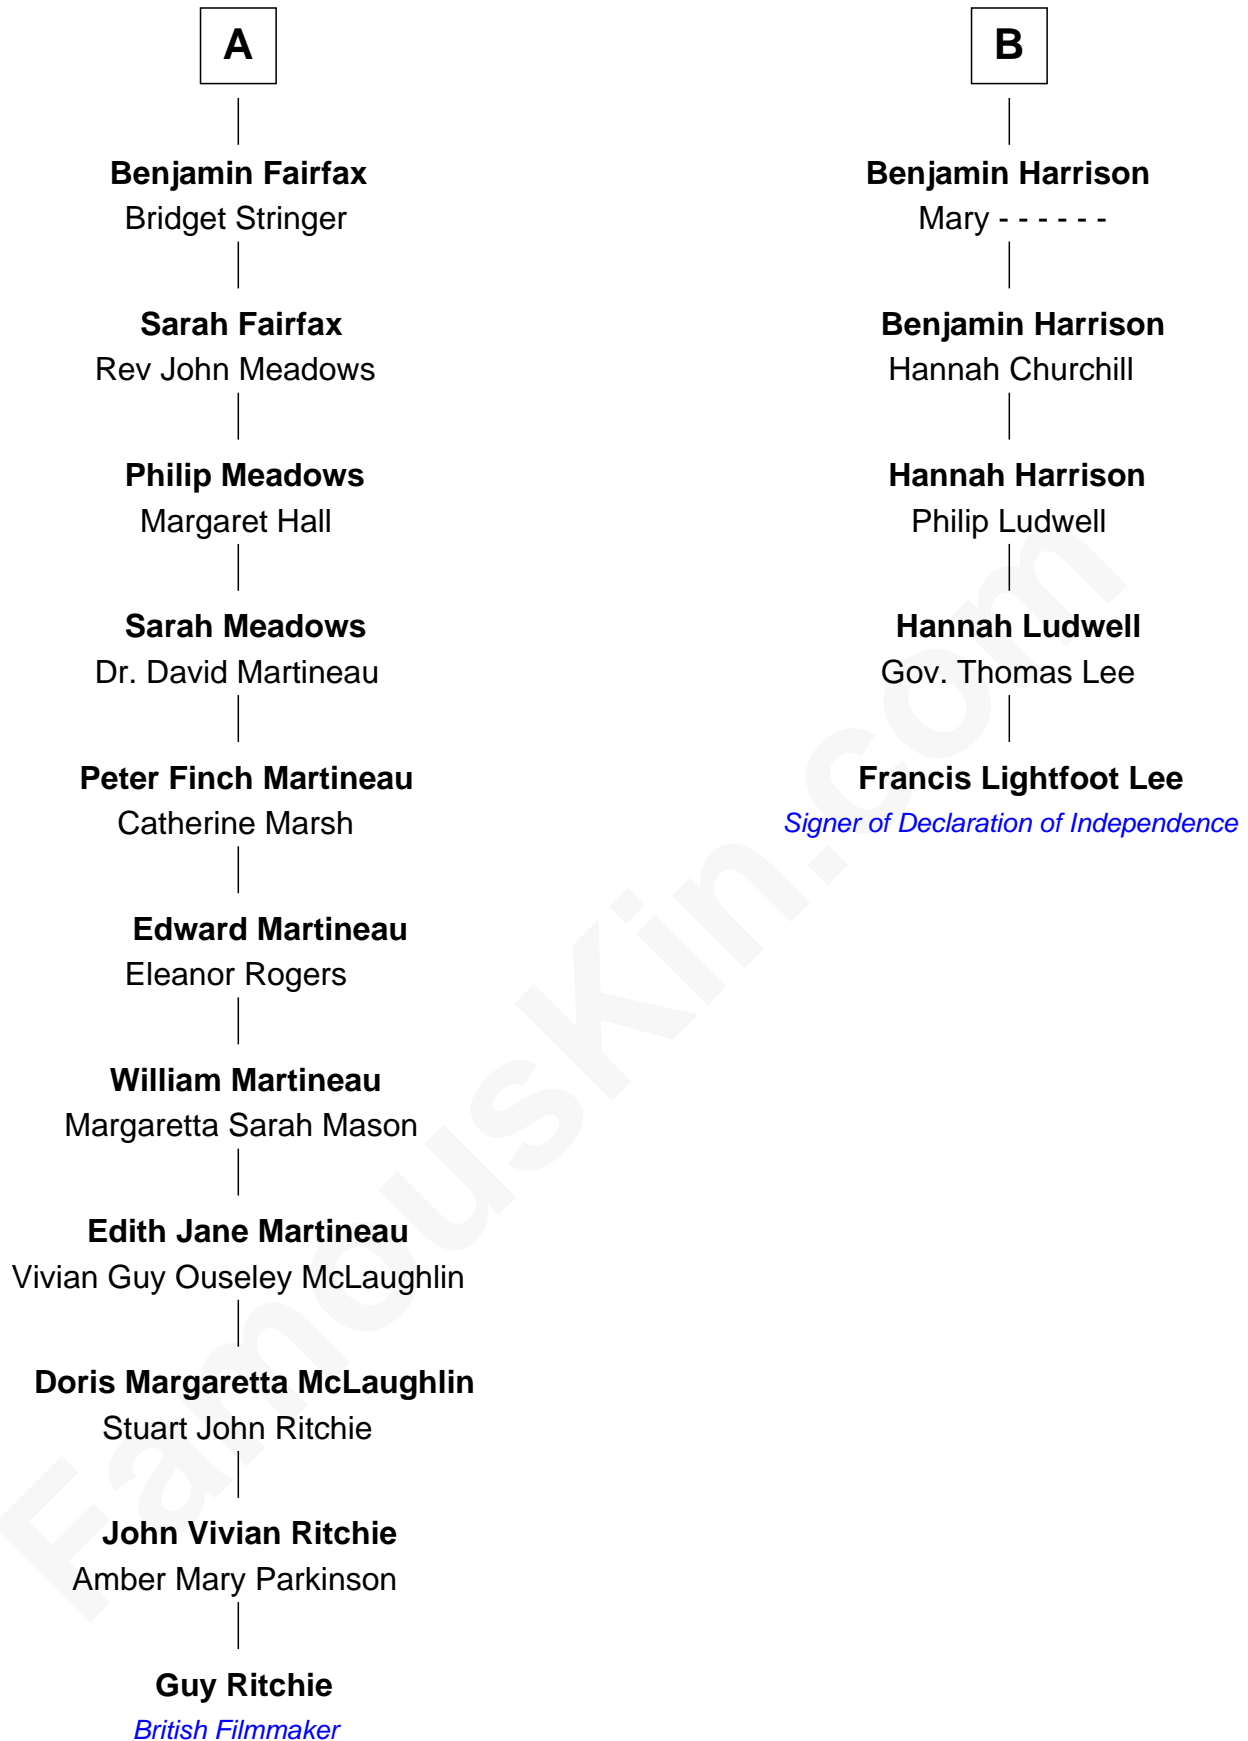

# FamousKin.com Relationship Chart of

**Guy Ritchie**

*British Filmmaker*

11th cousin 6 times removed of

**Francis Lightfoot Lee**

*Signer of the Declaration of Independence*

Guy Ritchie photo by [Georges Biard](#) ([CC BY-SA 3.0](#))