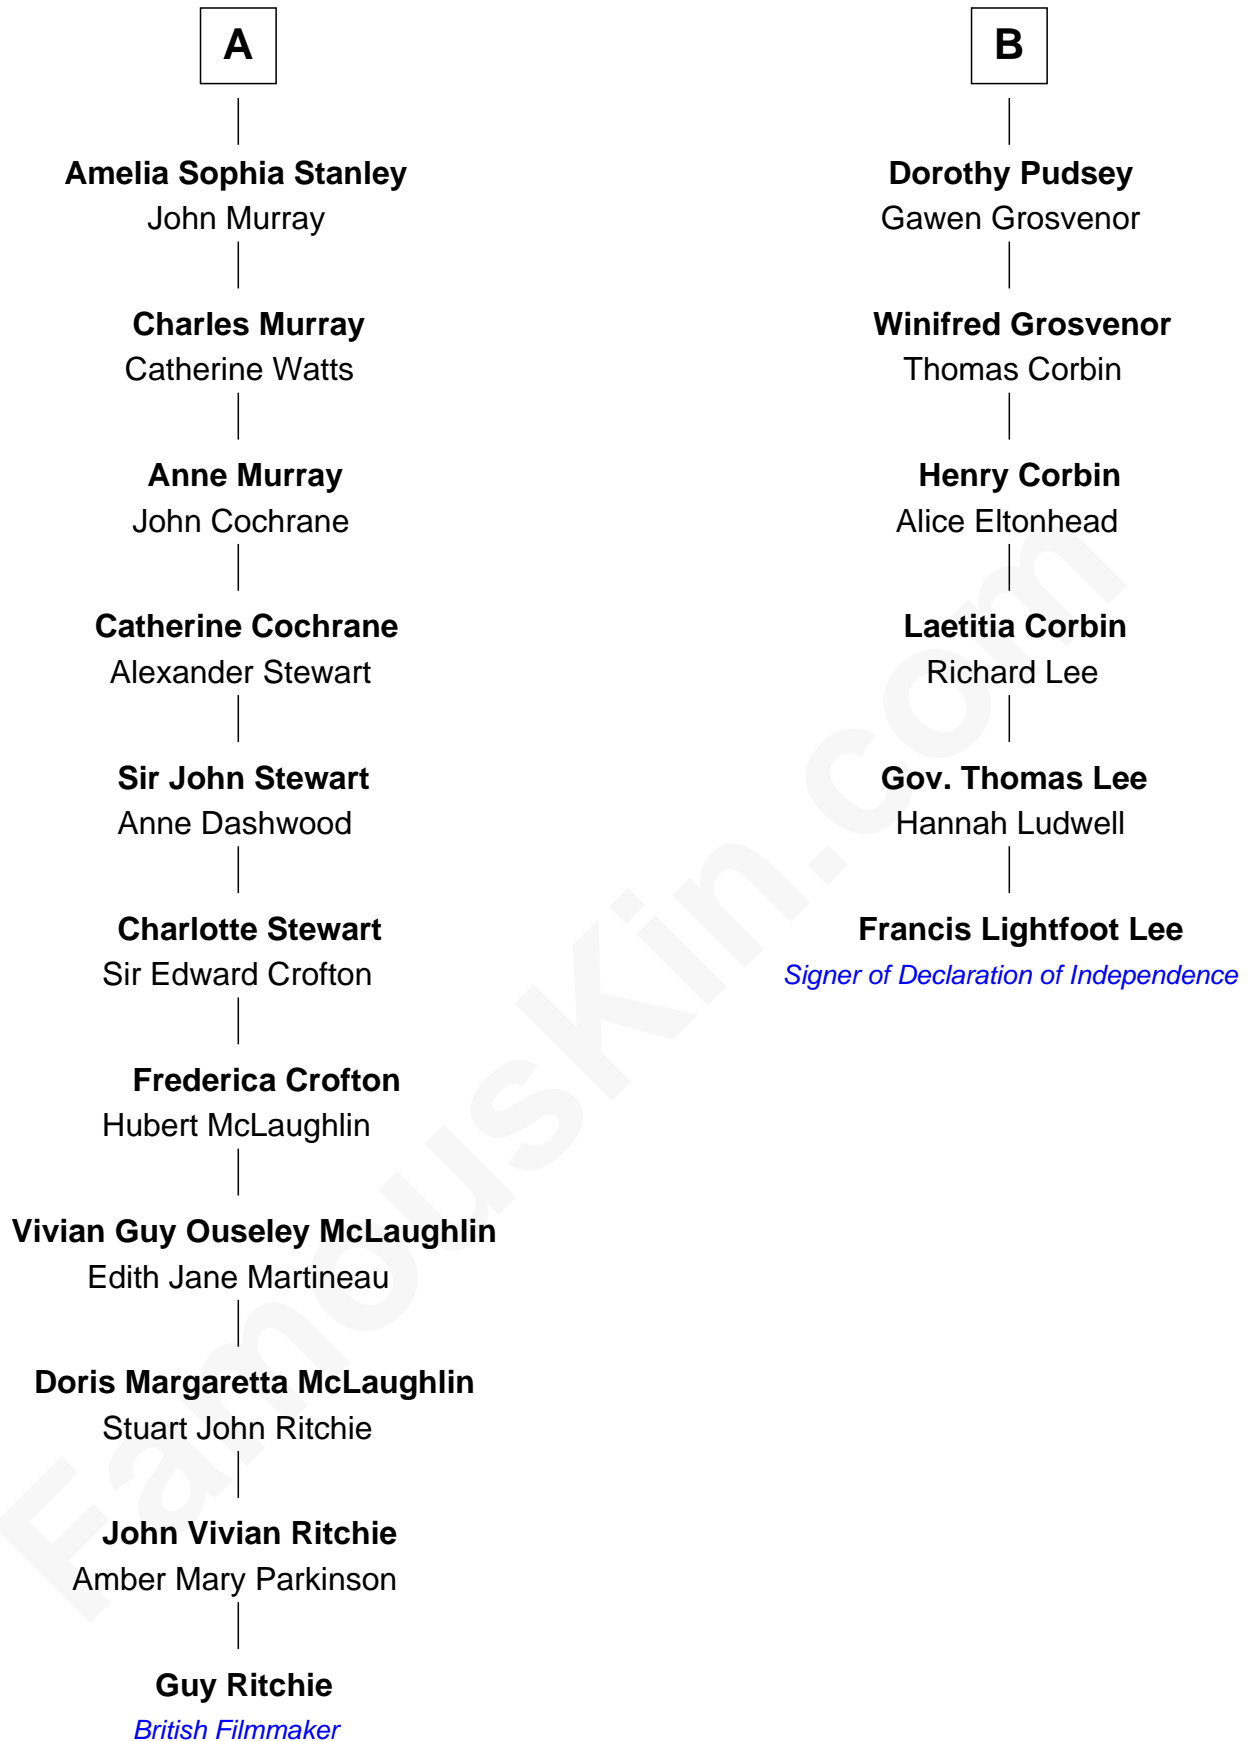

# FamousKin.com Relationship Chart of

**Guy Ritchie**

*British Filmmaker*

12th cousin 5 times removed of

**Francis Lightfoot Lee**

*Signer of the Declaration of Independence*

Guy Ritchie photo by [Georges Biard](#) (CC BY-SA 3.0)