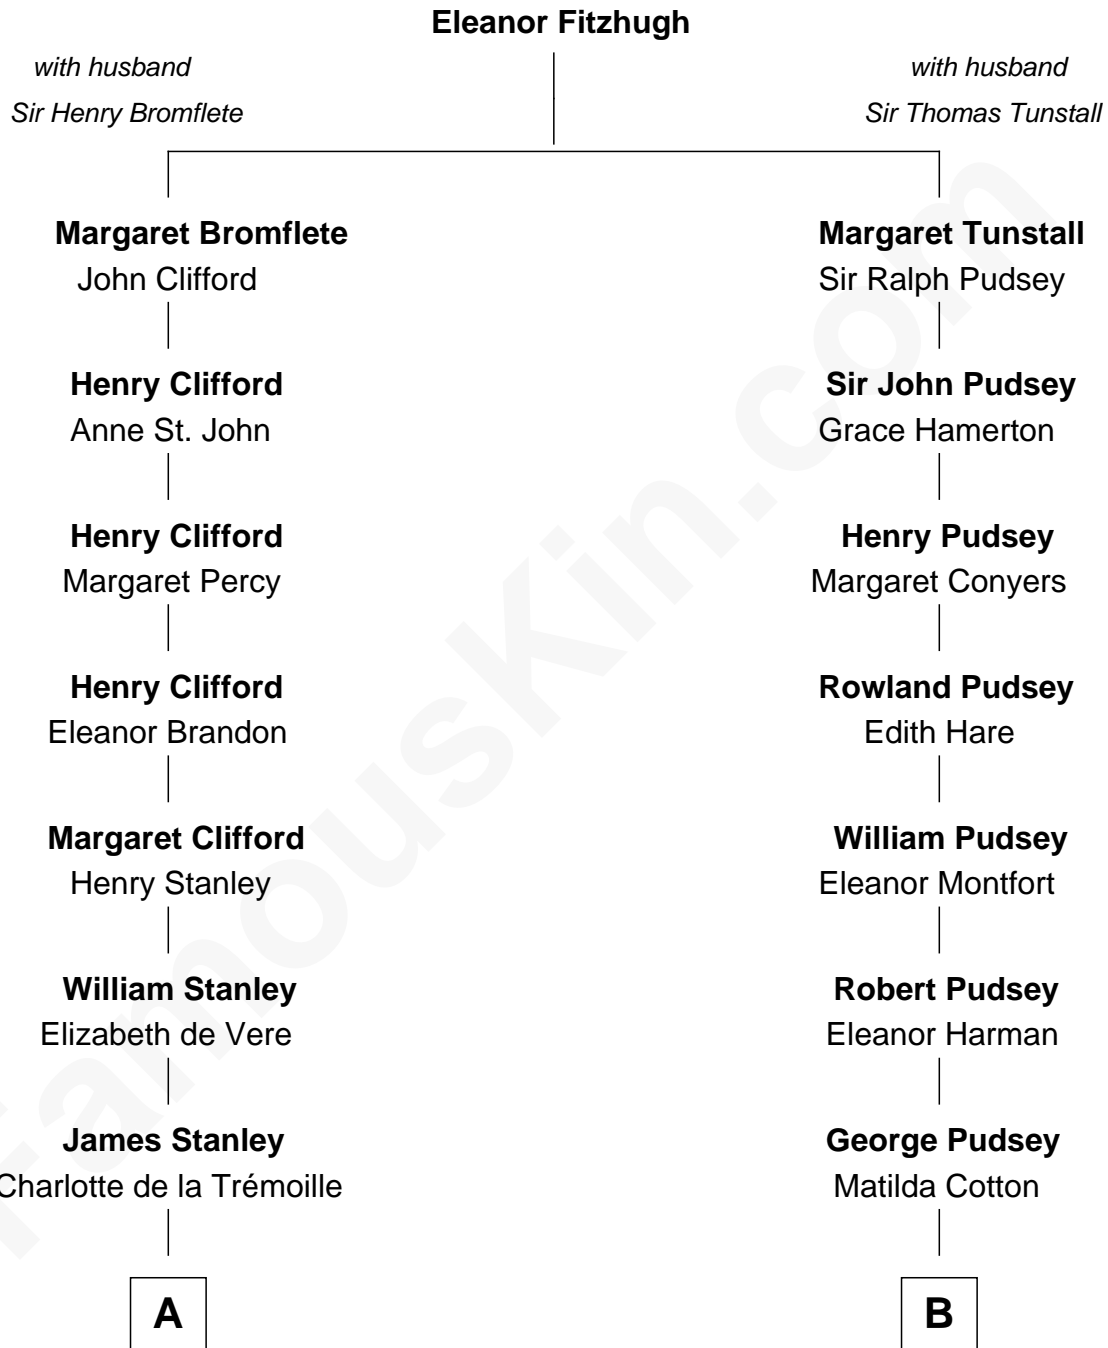

# FamousKin.com Relationship Chart of

**Guy Ritchie**

*British Filmmaker*

12th cousin 5 times removed of

**Francis Lightfoot Lee**

*Signer of the Declaration of Independence*

Guy Ritchie photo by [Georges Biard](#) (CC BY-SA 3.0)