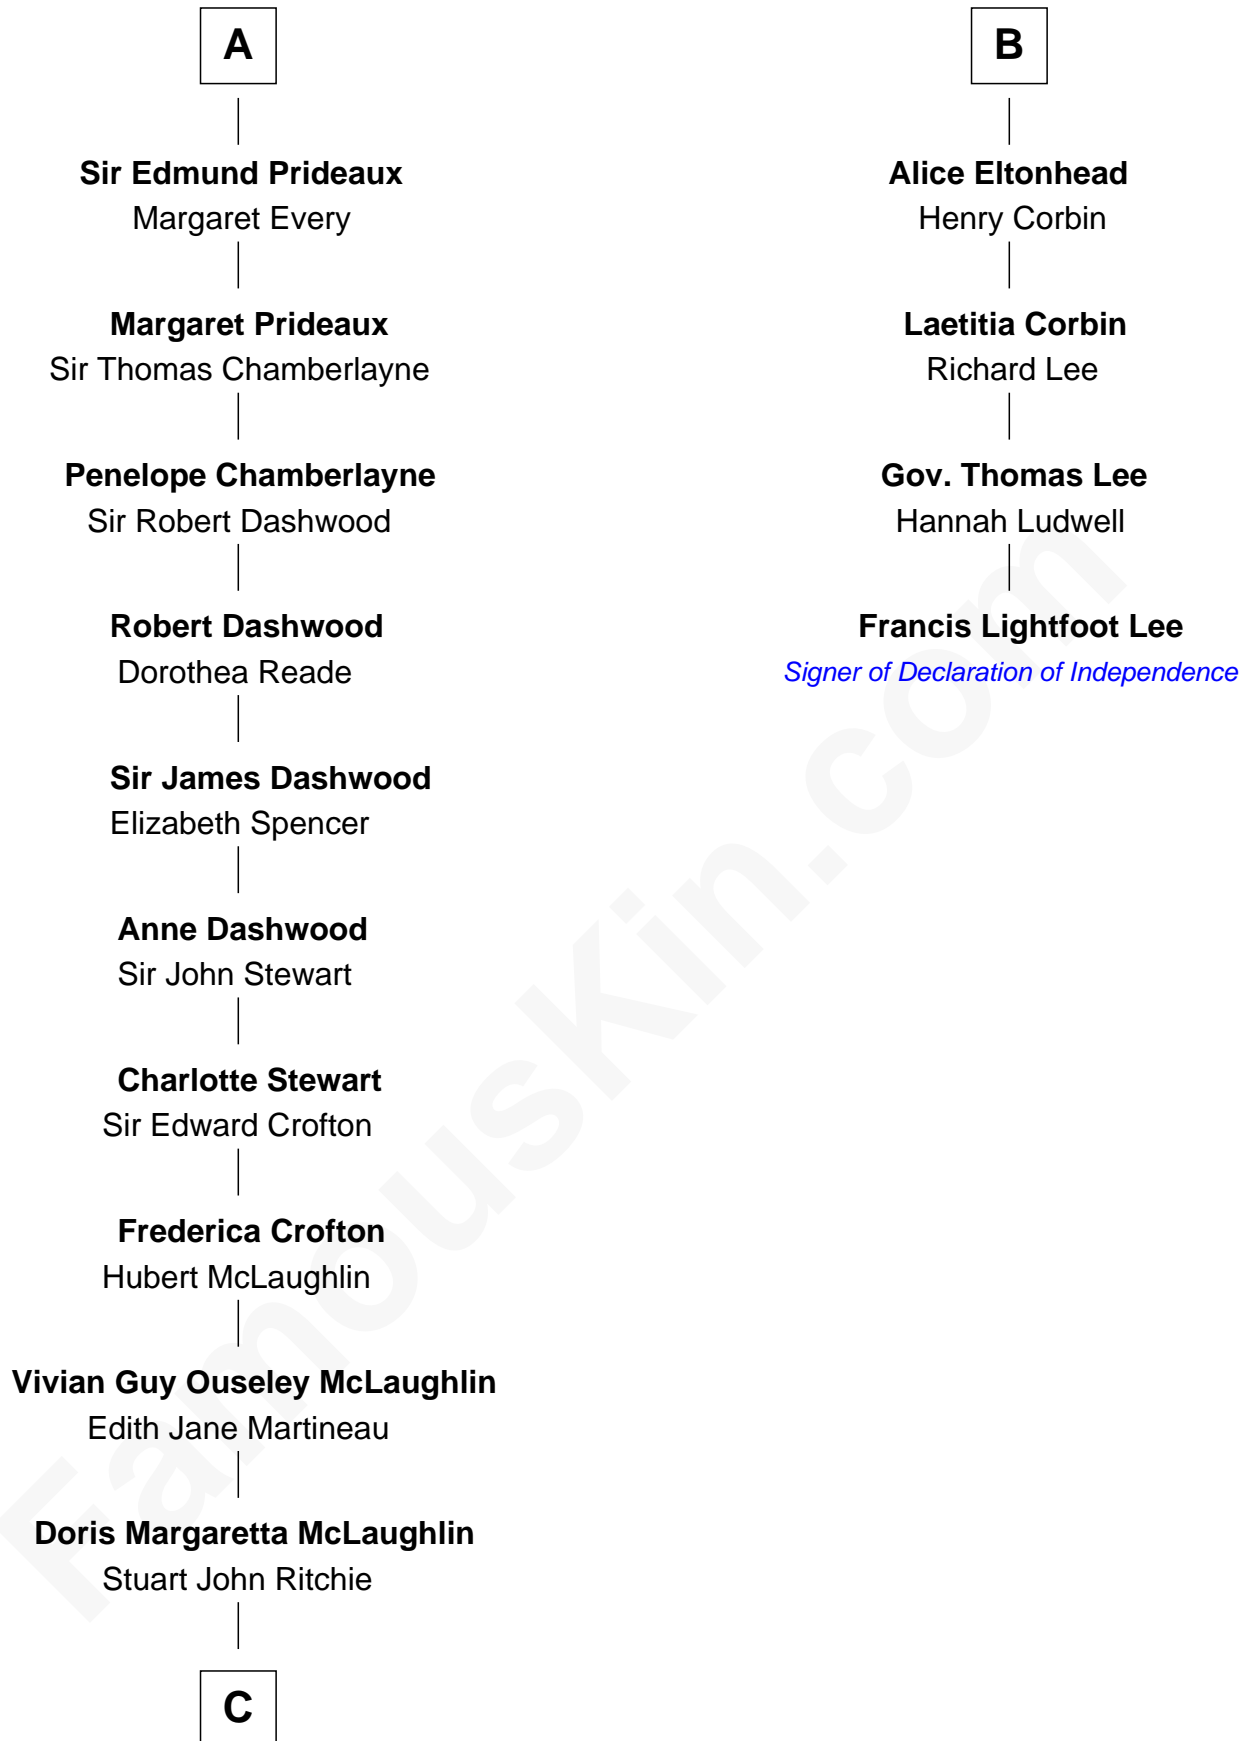

FamousKin.com Relationship Chart of

Guy Ritchie

British Filmmaker

10th cousin 8 times removed of

Francis Lightfoot Lee

Signer of the Declaration of Independence

C

—
John Vivian Ritchie
Amber Mary Parkinson