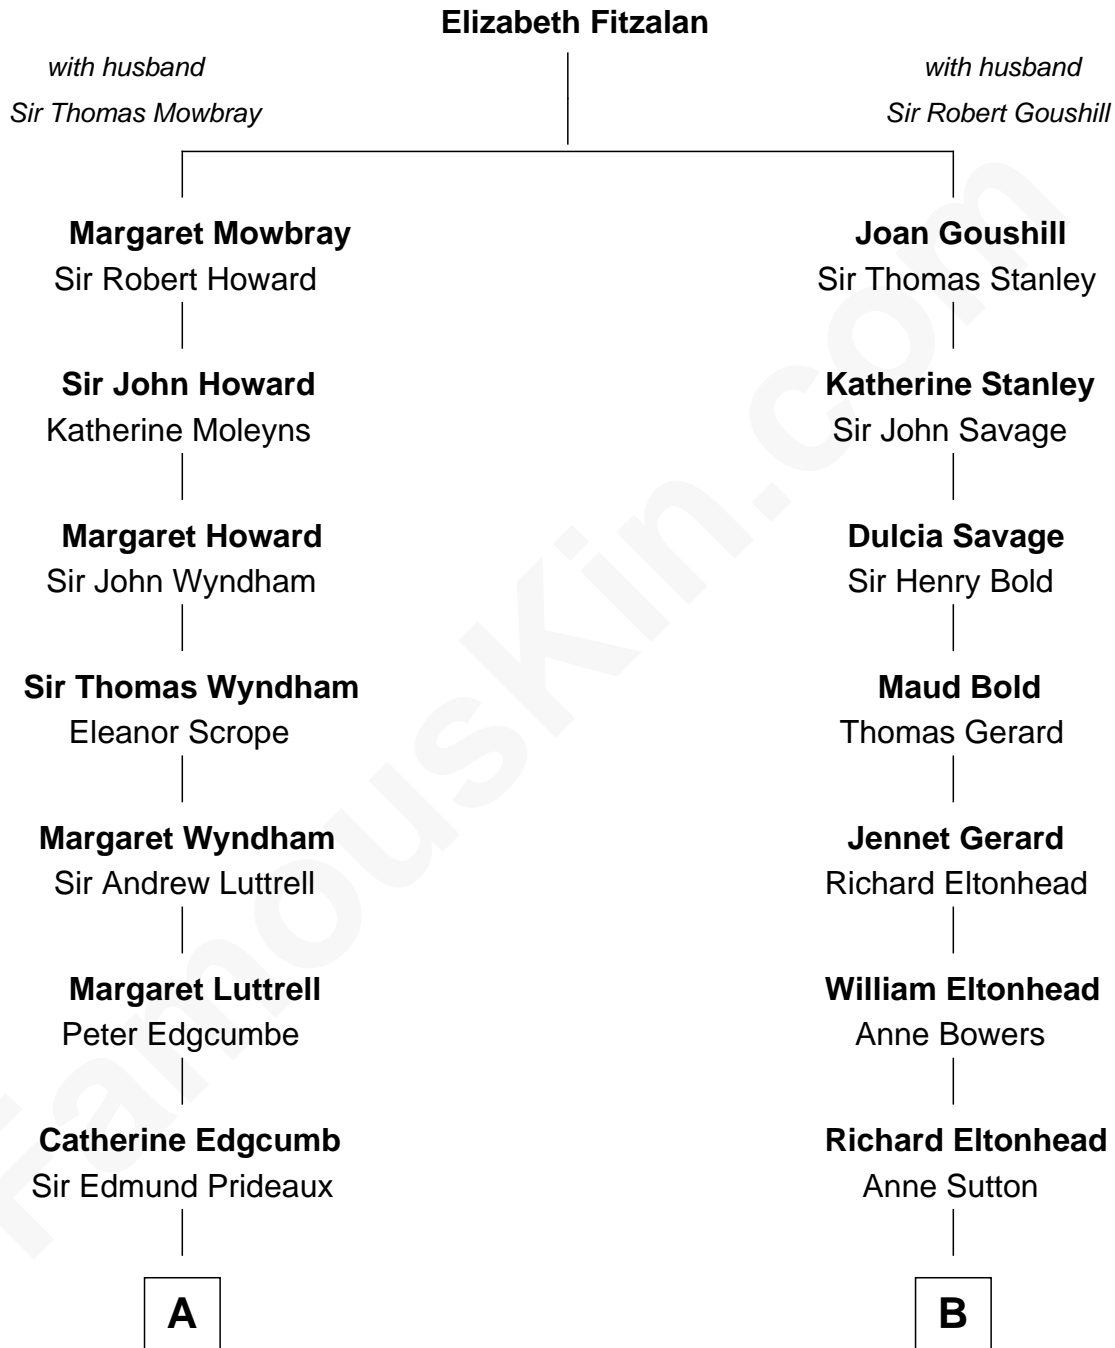

FamousKin.com Relationship Chart of

Guy Ritchie

British Filmmaker

10th cousin 8 times removed of

Francis Lightfoot Lee

Signer of the Declaration of Independence

C

—
John Vivian Ritchie
Amber Mary Parkinson