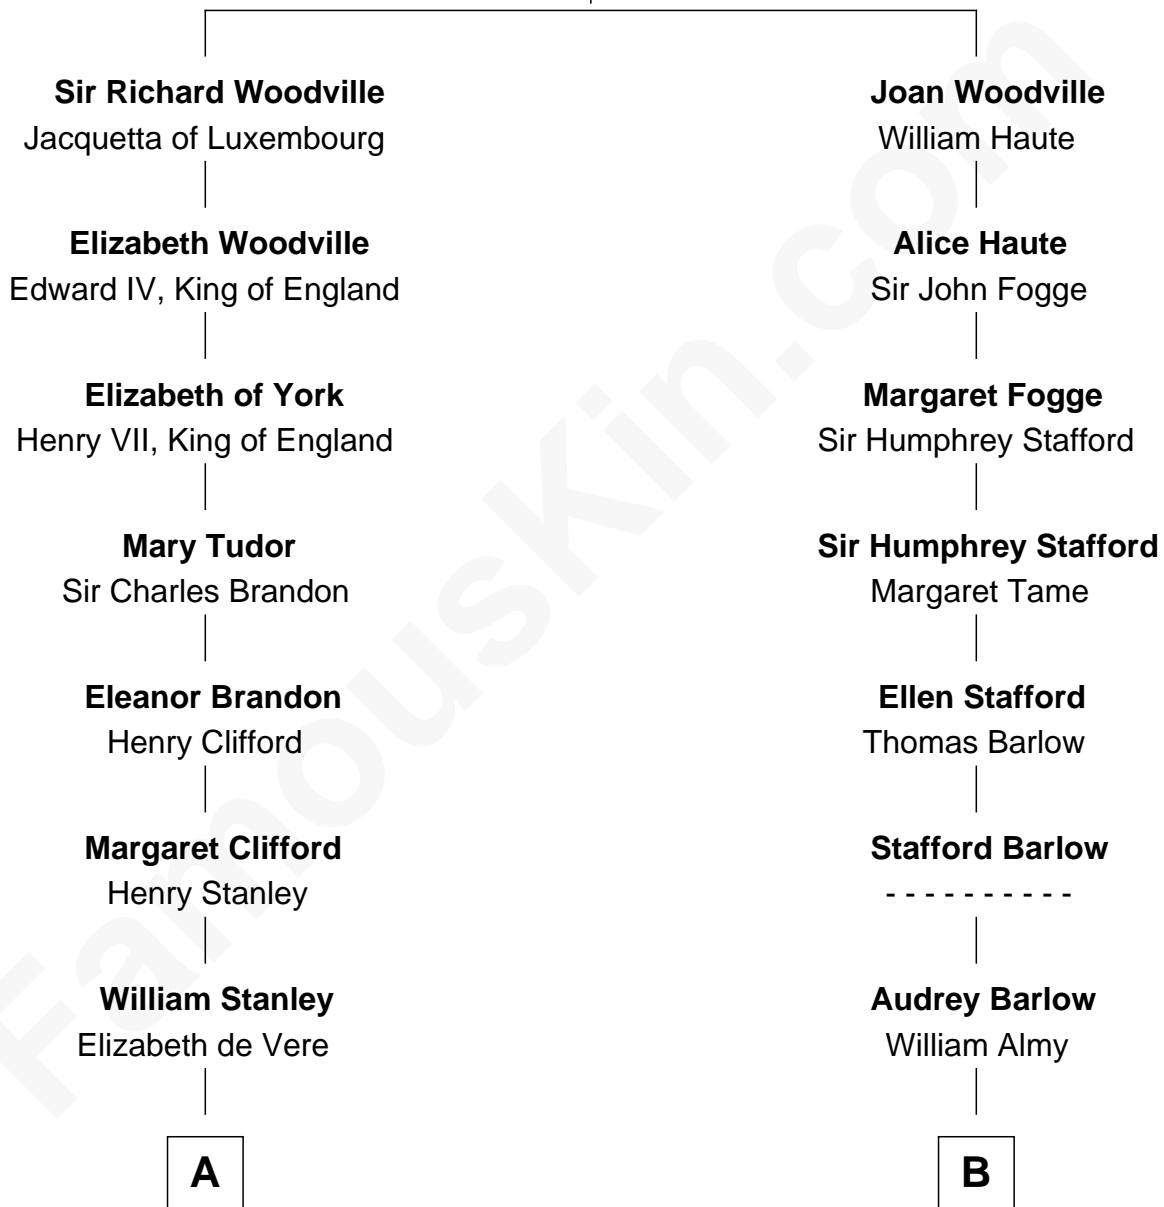

FamousKin.com Relationship Chart of

Guy Ritchie

British Filmmaker

18th cousin 1 time removed of

Amy Adams

Movie Actress

Richard Woodville

Joan Bedlisgate

FamousKin.com