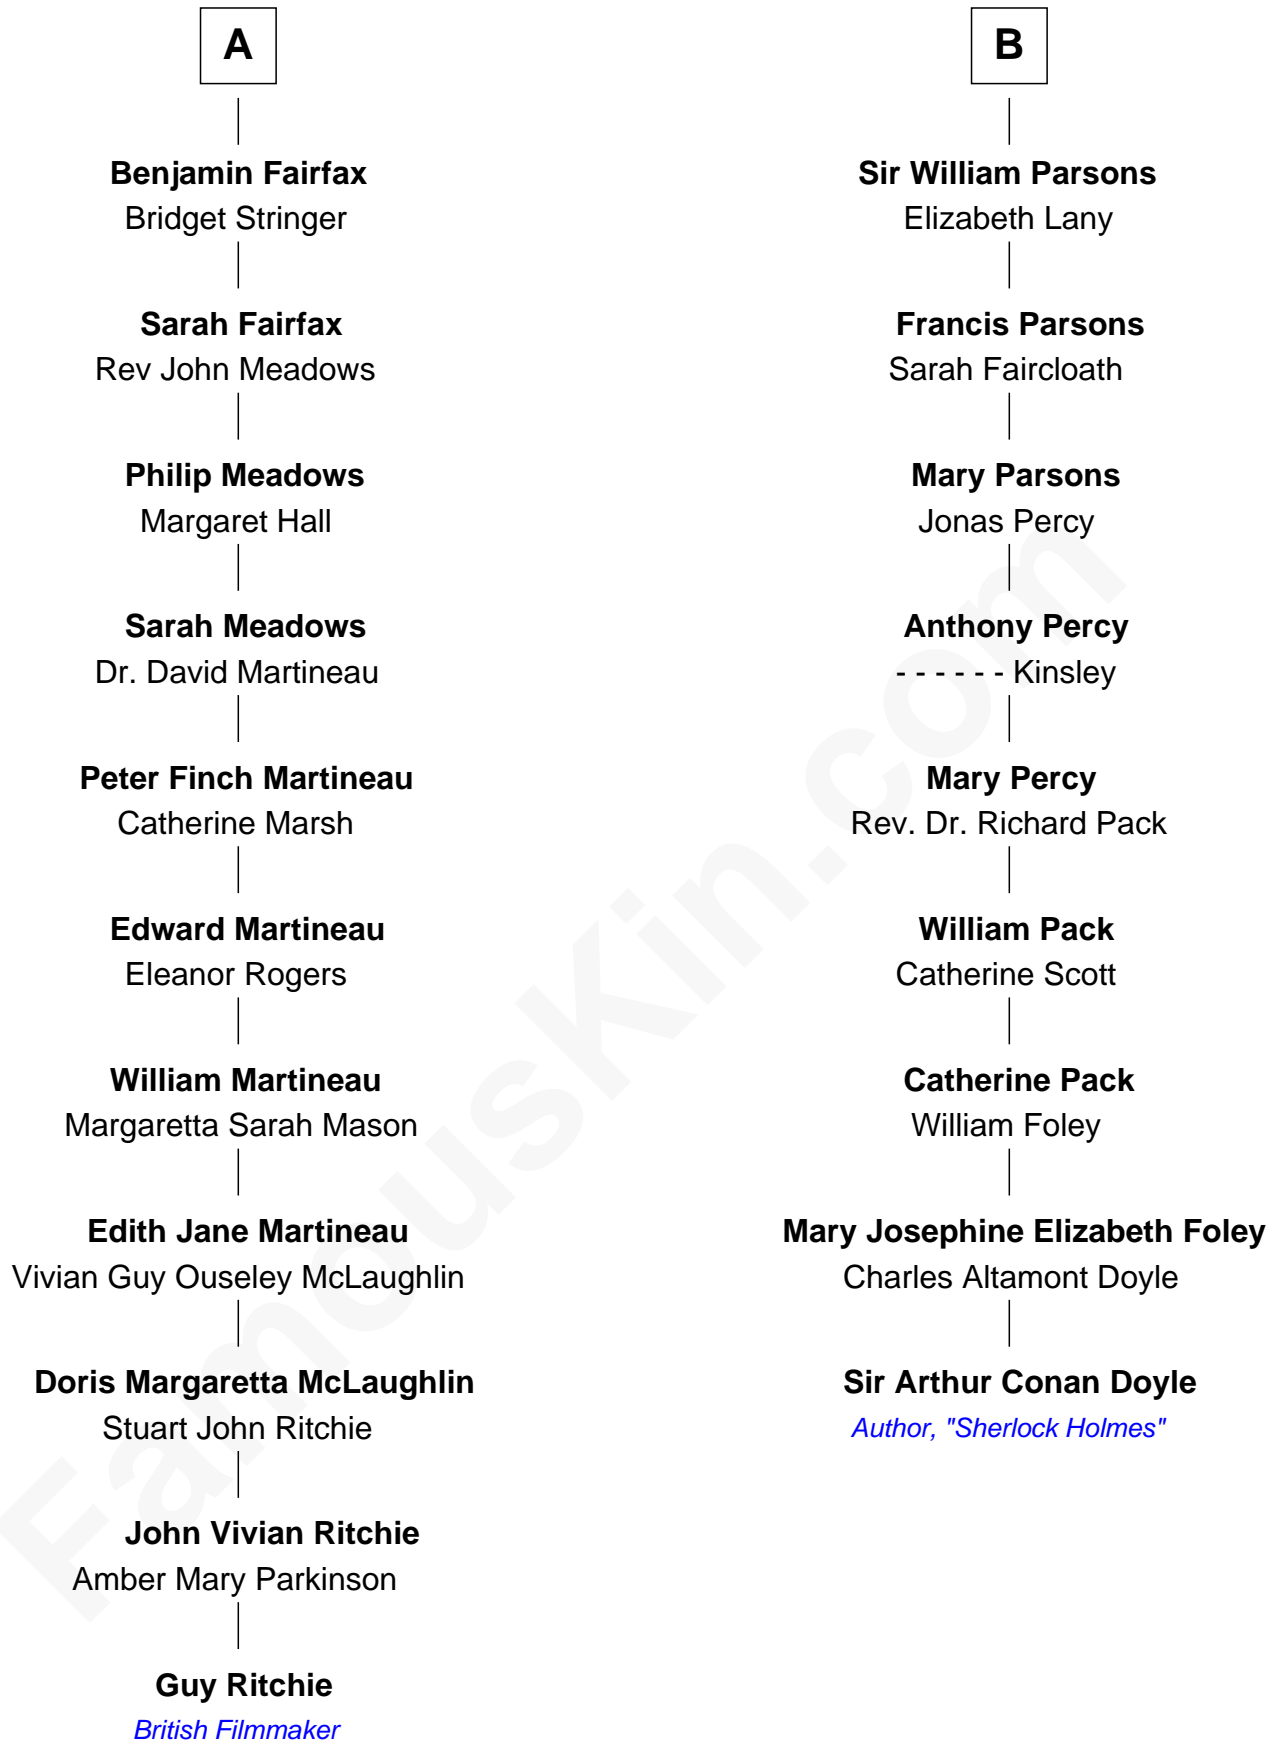

# FamousKin.com Relationship Chart of

**Guy Ritchie**

*British Filmmaker*

15th cousin 2 times removed of

**Sir Arthur Conan Doyle**

*Author, "Sherlock Holmes"*

Guy Ritchie photo by [Georges Biard](#) (CC BY-SA 3.0)