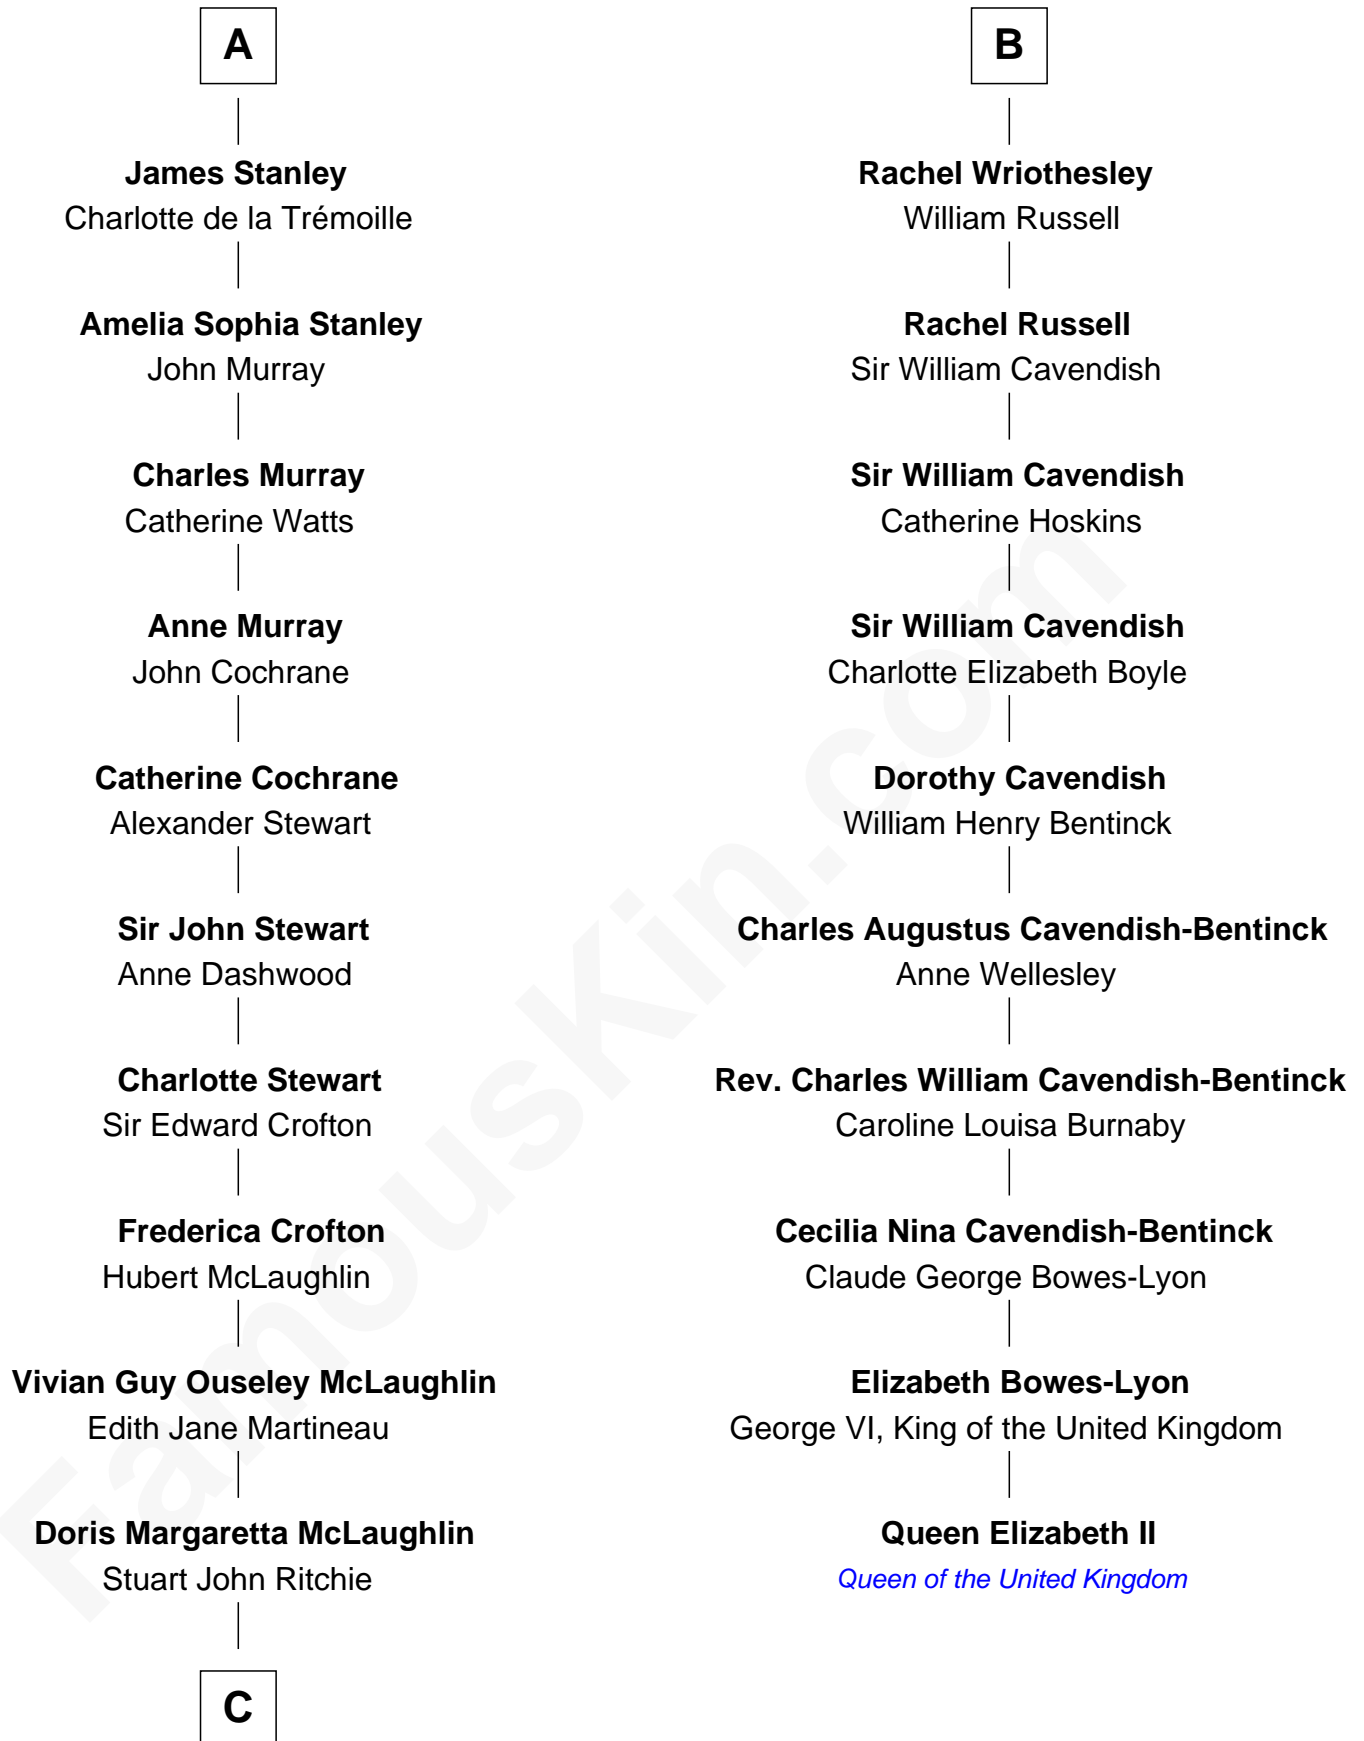

# FamousKin.com Relationship Chart of

**Guy Ritchie**

*British Filmmaker*

16th cousin 2 times removed of

**Queen Elizabeth II**

*Queen of the United Kingdom*

**C**

**John Vivian Ritchie**  
Amber Mary Parkinson