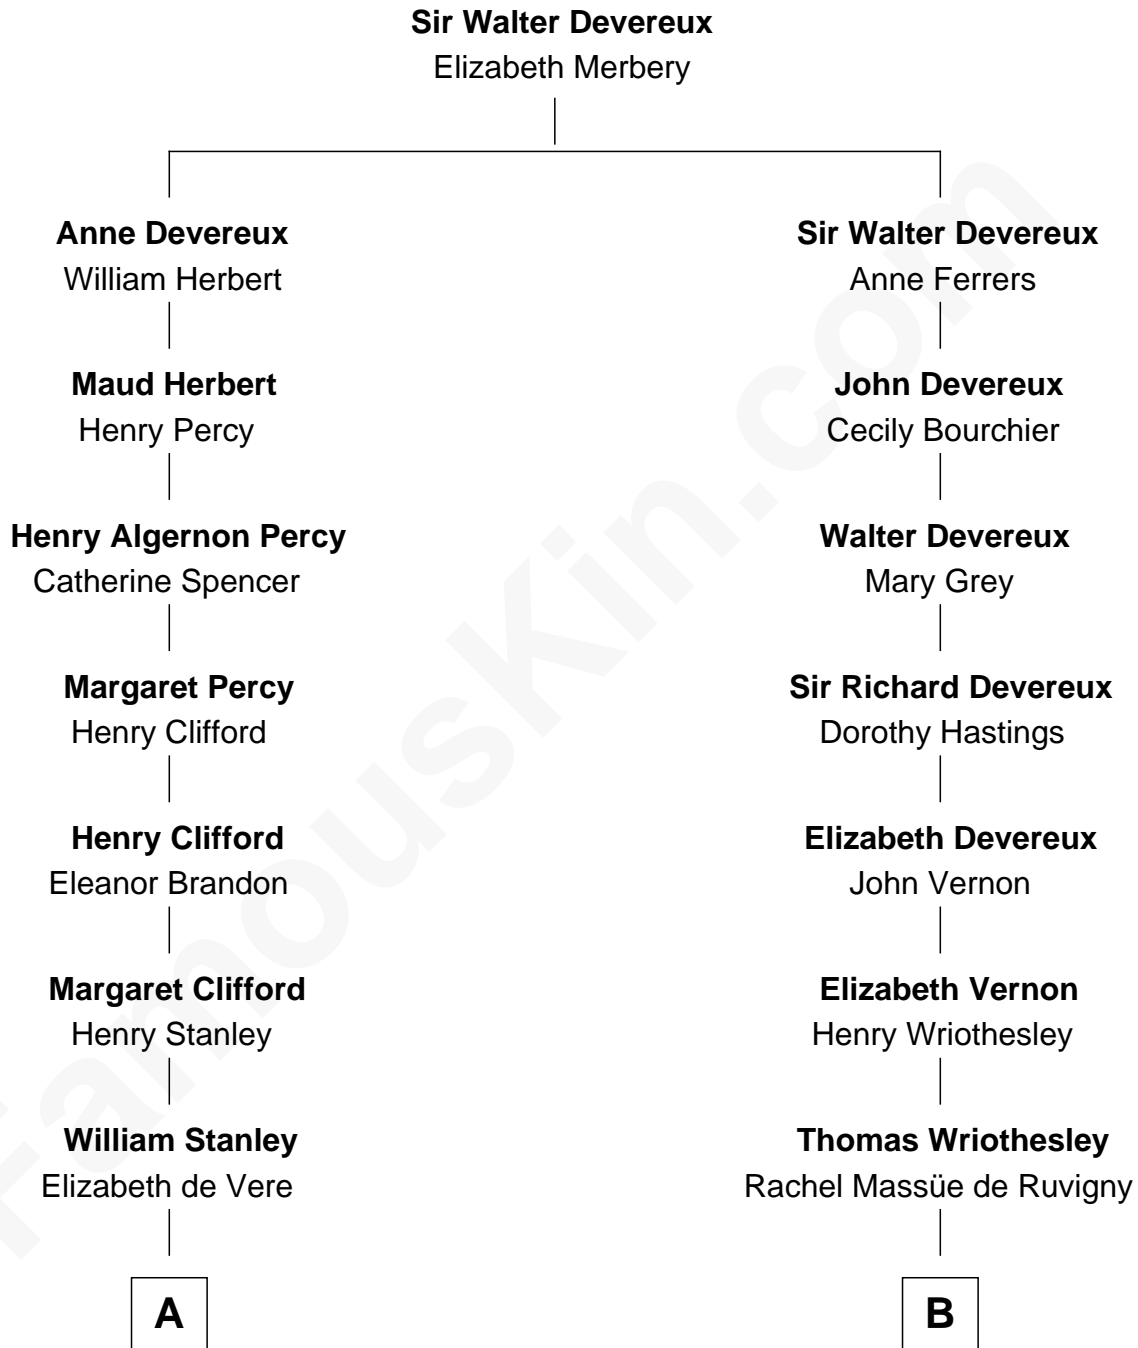

# FamousKin.com Relationship Chart of

**Guy Ritchie**

*British Filmmaker*

16th cousin 2 times removed of

**Queen Elizabeth II**

*Queen of the United Kingdom*

**C**

**John Vivian Ritchie**  
Amber Mary Parkinson

**Guy Ritchie**  
*British Filmmaker*

FamousKin.com