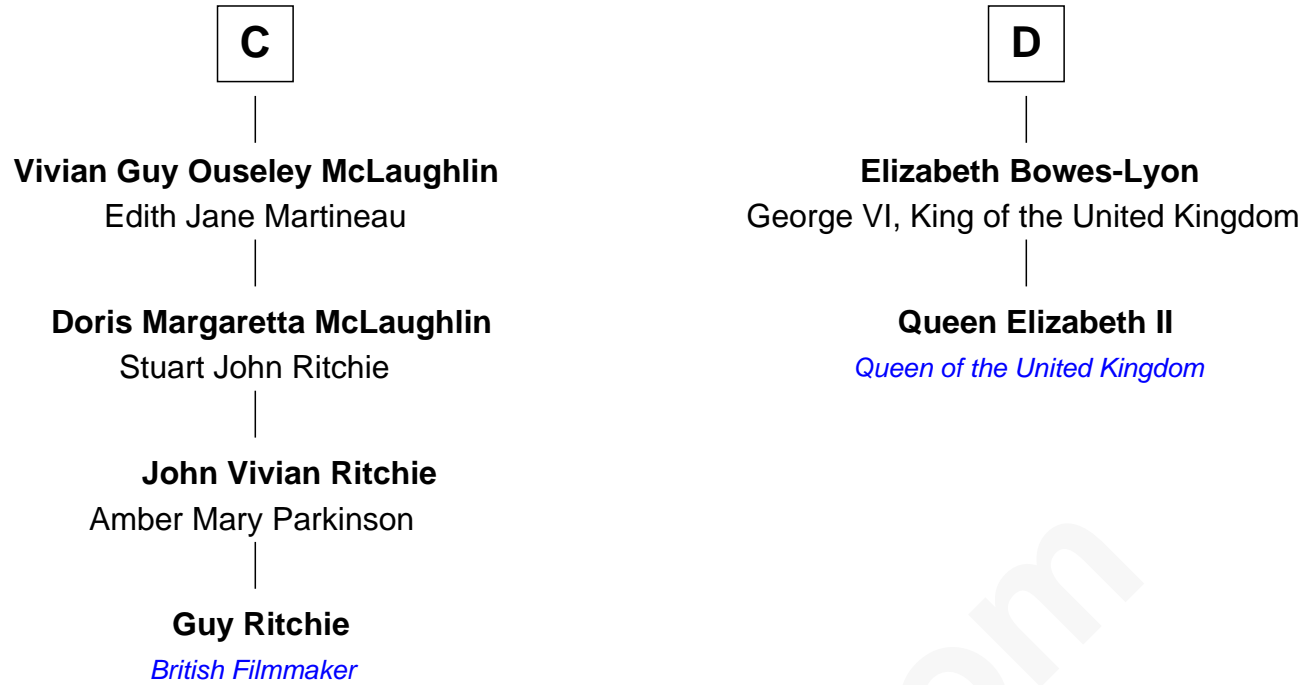

FamousKin.com Relationship Chart of

Guy Ritchie

British Filmmaker

18th cousin 2 times removed of

Queen Elizabeth II

Queen of the United Kingdom

Stephen le Scrope

Margery de Welles

Maude le Scrope

Sir Baldwin Freville

Joyce Freville

Sir Roger Aston

Sir Robert Aston

Isabel Brereton

John Aston

Elizabeth Delves

Elizabeth Chaworth

Elizabeth le Scrope

Sir Henry le Scrope

Margaret Scrope

John Bernard

John Bernard

Margaret Daundelyn

John Bernard

Cecily Muscote

Francis Bernard

Alice Hazlewood

Richard Bernard

Elizabeth Woolhouse

B

FamousKin.com