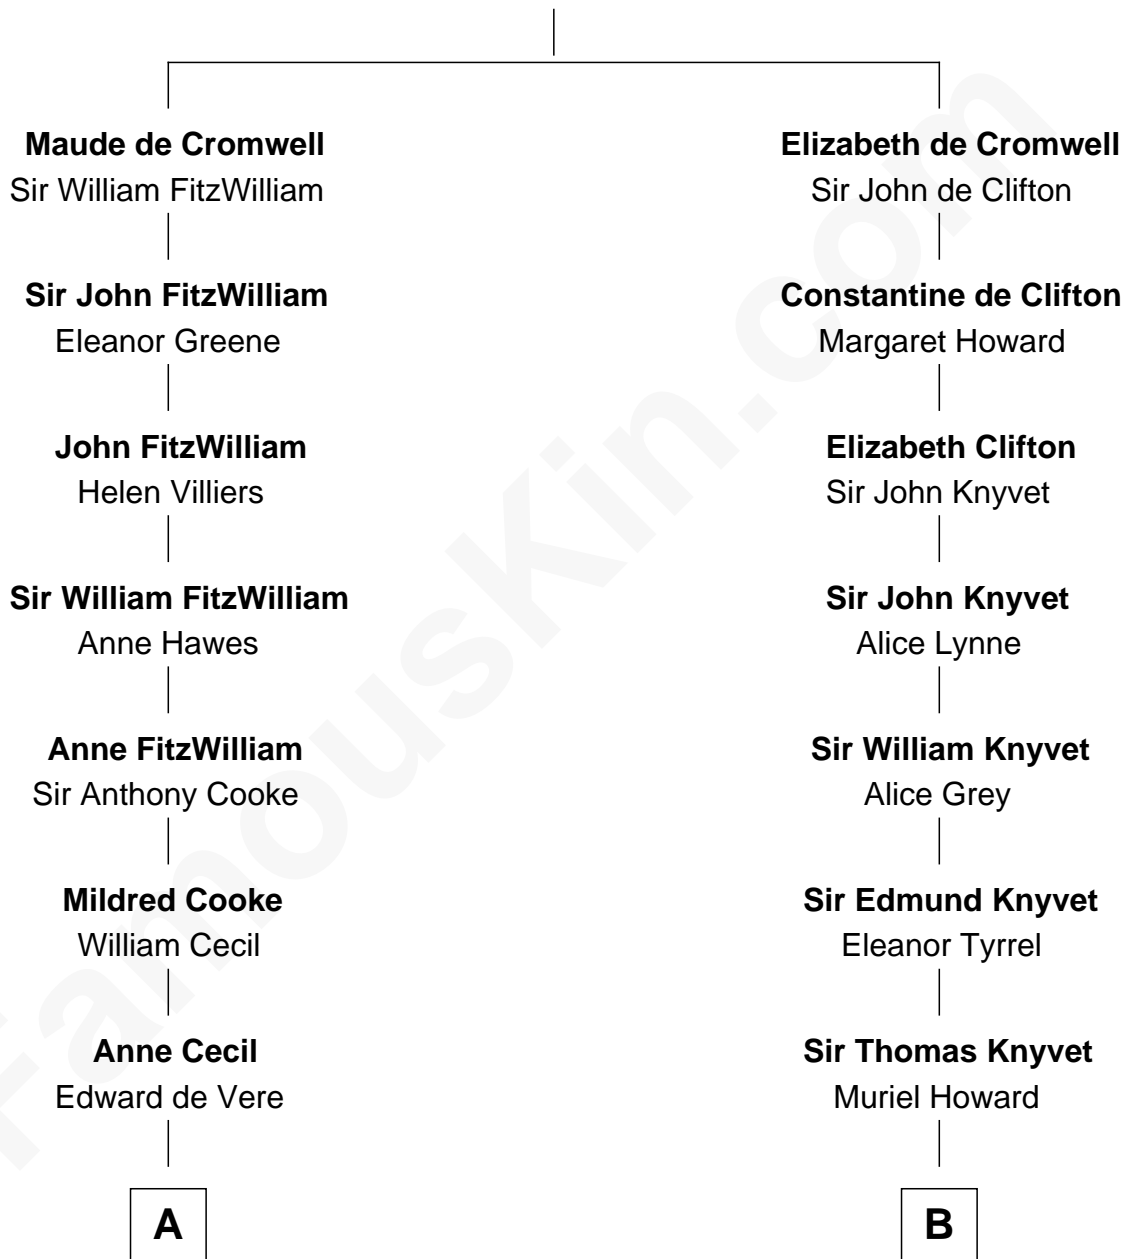

# FamousKin.com Relationship Chart of

**Guy Ritchie**

*British Filmmaker*

19th cousin 1 time removed of

**Tilda Swinton**

*Movie Actress*

**Sir Ralph de Cromwell**

Maud de Bernacke

**C**

**Doris Margaretta McLaughlin**

Stuart John Ritchie

**John Vivian Ritchie**

Amber Mary Parkinson

**Guy Ritchie**

*British Filmmaker*

**D**

**Gertrude Clare Fetherstonhaugh**

Cecil George Herbert Alers-Hankey

**Mariora Beatrice Evelyn Rochfort Alers-Hankey**

Alan Henry Campbell Swinton

**Sir John Swinton**

Judith Balfour Killen

**Tilda Swinton**