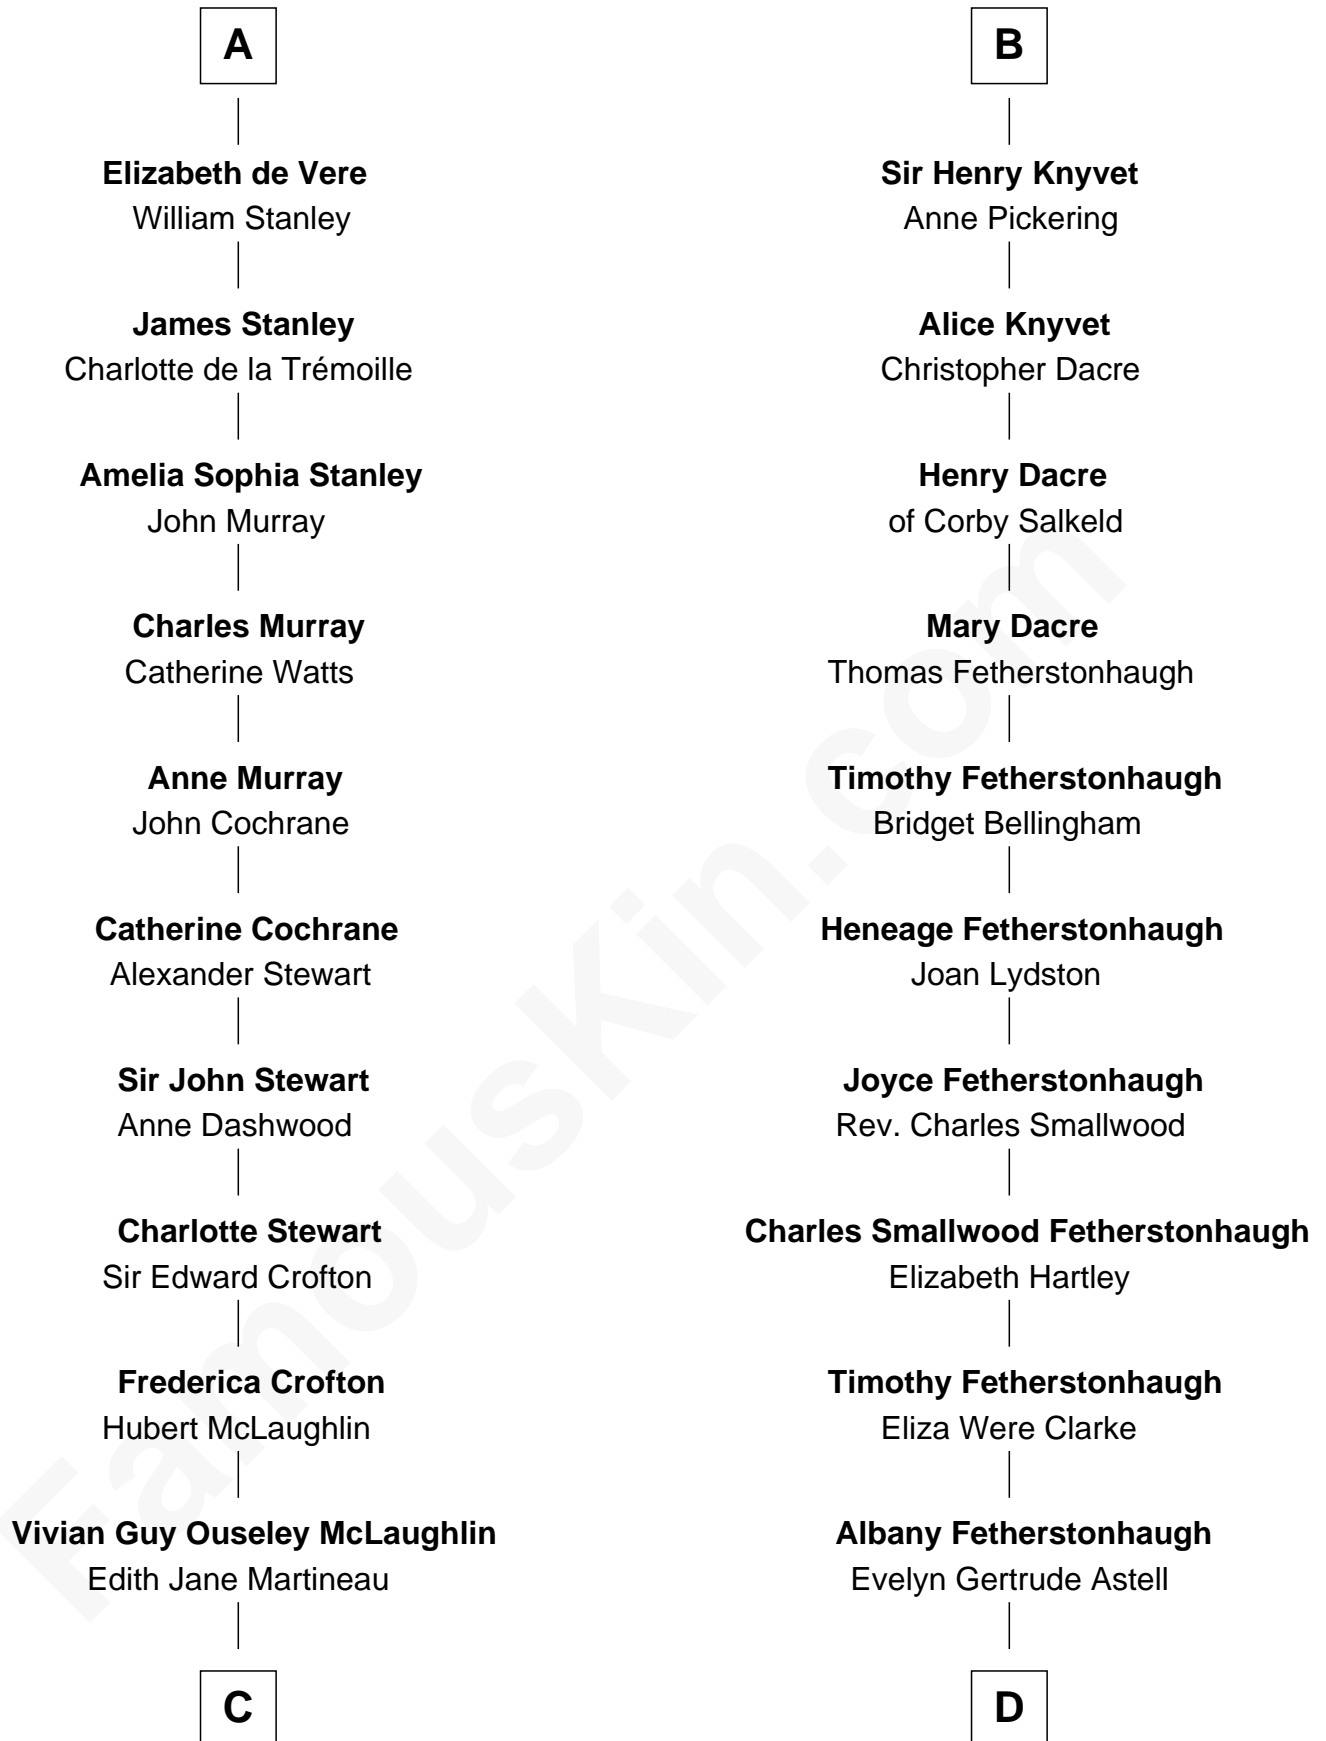

# FamousKin.com Relationship Chart of

**Guy Ritchie**

*British Filmmaker*

19th cousin 1 time removed of

**Tilda Swinton**

*Movie Actress*

**Sir Ralph de Cromwell**

Maud de Bernacke

**C**

**Doris Margaretta McLaughlin**

Stuart John Ritchie

**John Vivian Ritchie**

Amber Mary Parkinson

**Guy Ritchie**

*British Filmmaker*

**D**

**Gertrude Clare Fetherstonhaugh**

Cecil George Herbert Alers-Hankey

**Mariora Beatrice Evelyn Rochfort Alers-Hankey**

Alan Henry Campbell Swinton

**Sir John Swinton**

Judith Balfour Killen

**Tilda Swinton**